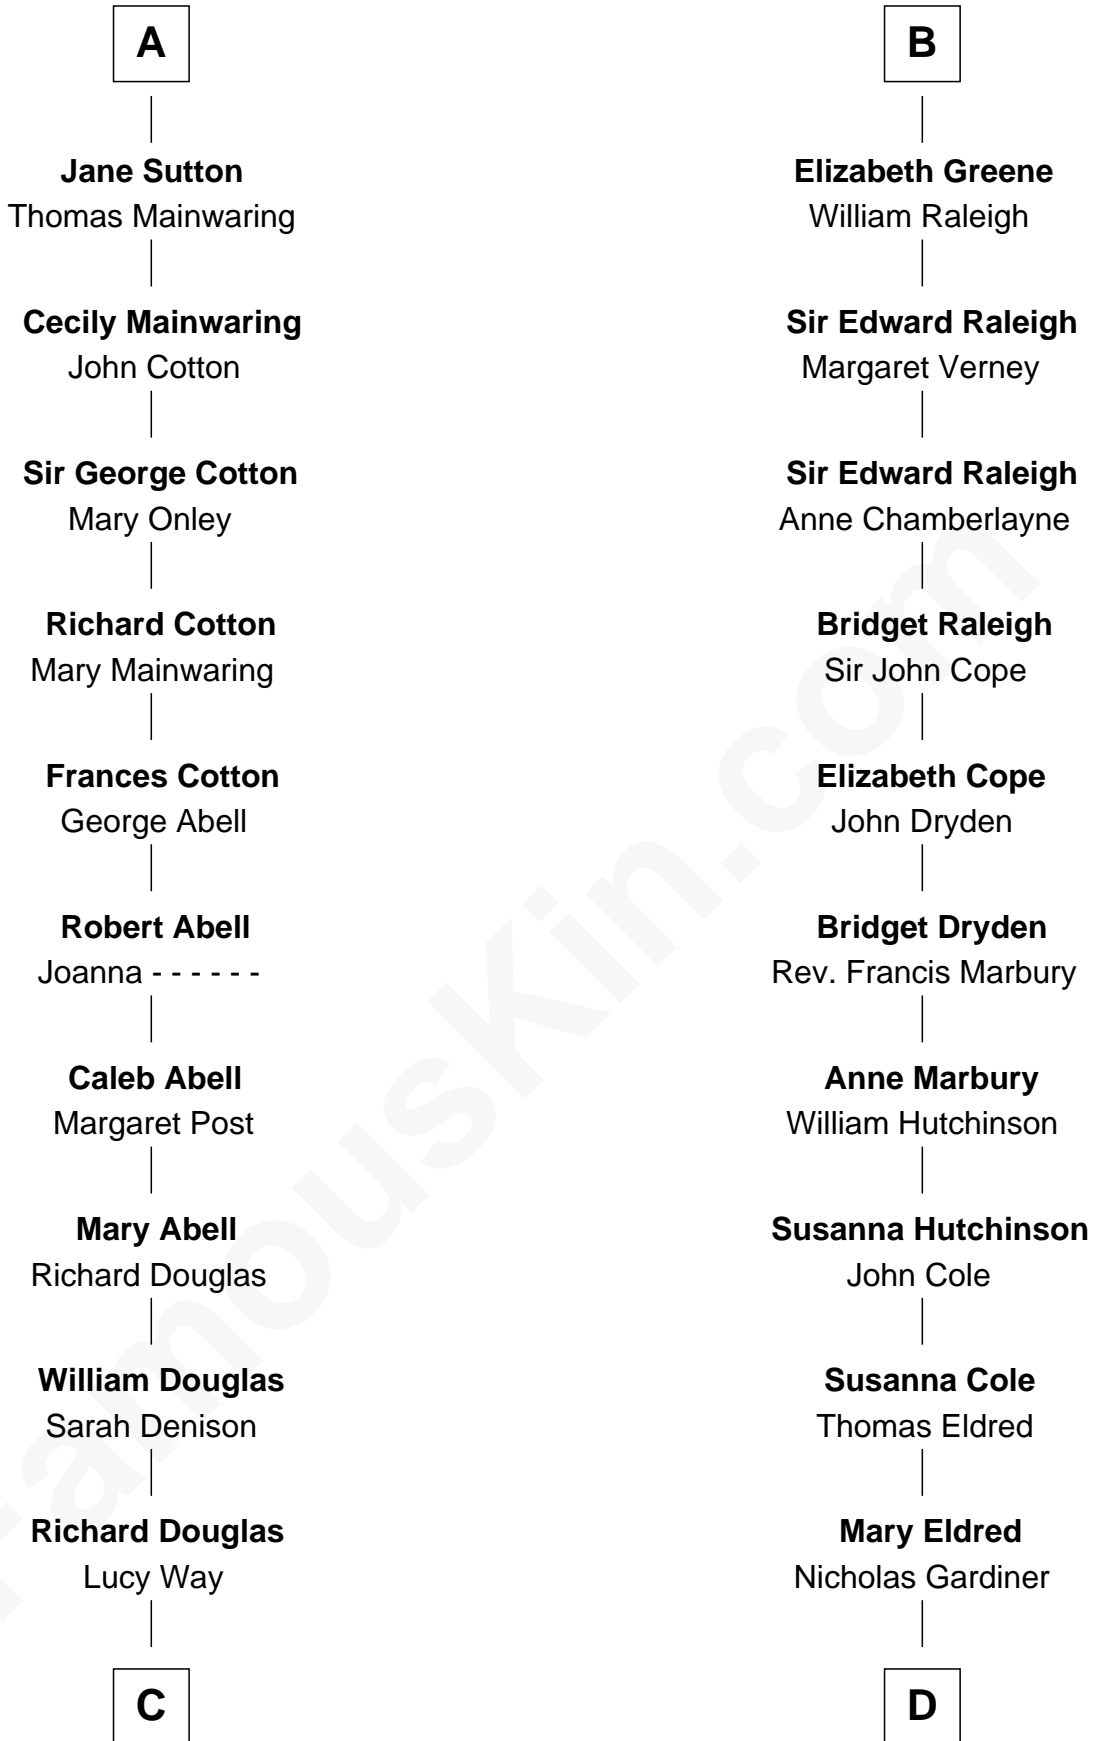

FamousKin.com

Relationship Chart of

Melvyn Douglas

Movie Actor

20th cousin 1 time removed of

Stephen A. Douglas

Participated in Lincoln-Douglas Debates

C

Erskine Douglas

Sophia Garrett

Emma Jane Douglas

Col. George Taliaferro Shackelford

Lena Priscilla Shackelford

Edouard Gregory Hesselberg

Melvyn Douglas

Movie Actor

D

Nicholas Gardiner

Martha Havens

Martha Gardiner

Stephen Arnold

Martha Arnold

Benajah Douglass

Dr. Stephen Arnold Douglass