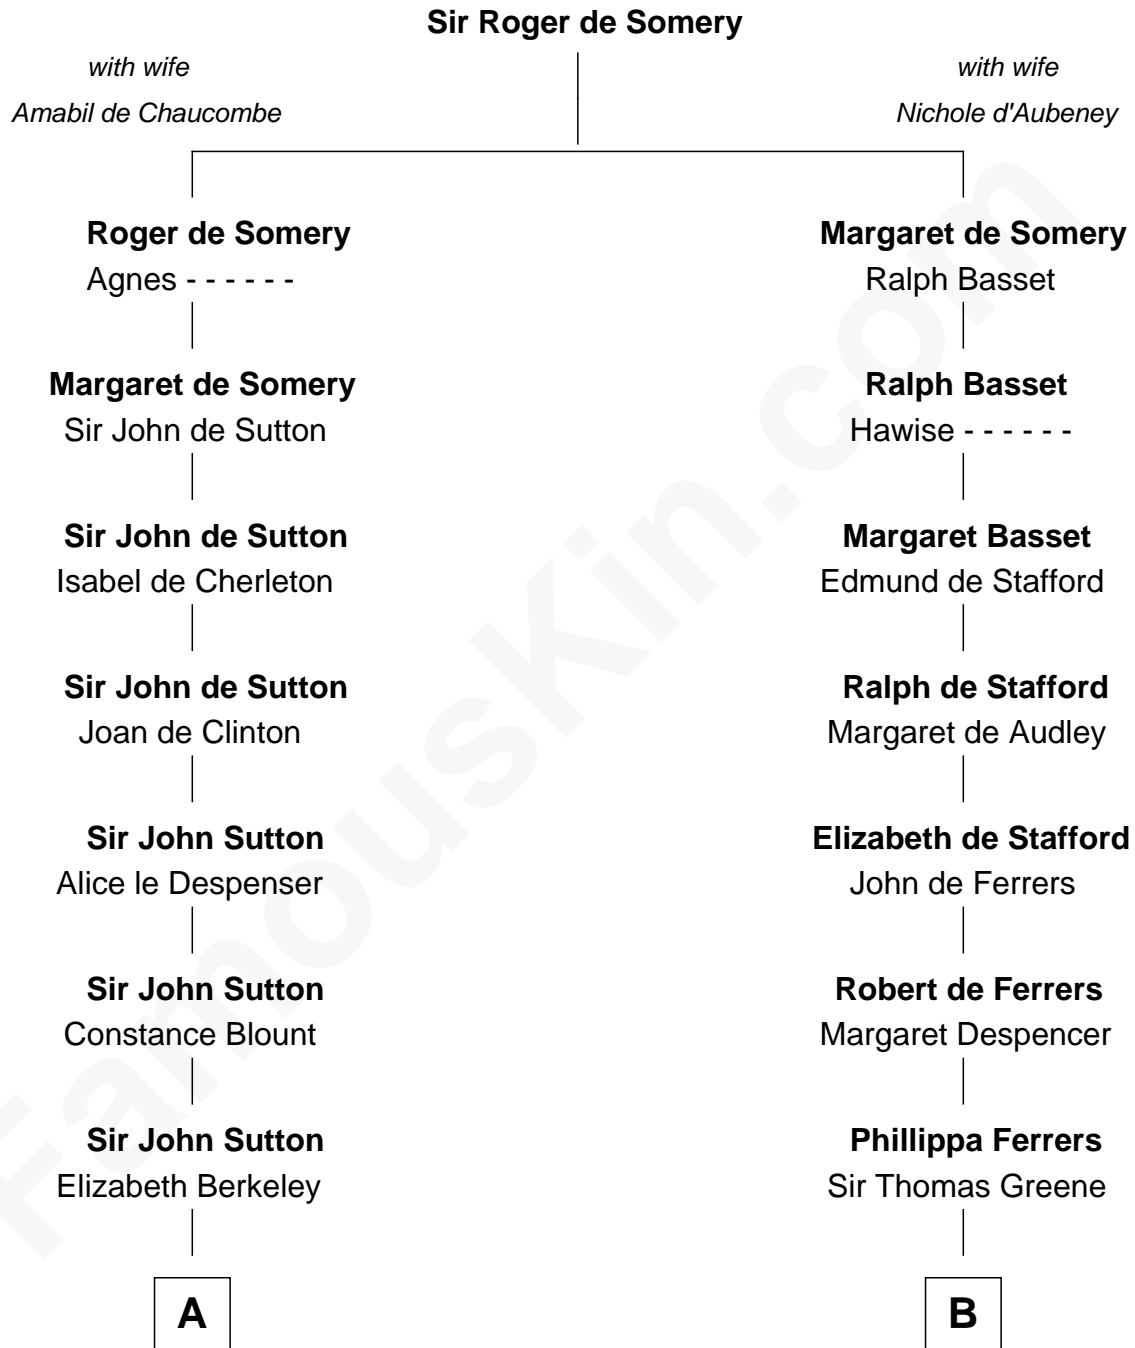

FamousKin.com

Relationship Chart of

Melvyn Douglas

Movie Actor

20th cousin 1 time removed of

Stephen A. Douglas

Participated in Lincoln-Douglas Debates

C

Erskine Douglas

Sophia Garrett

Emma Jane Douglas

Col. George Taliaferro Shackelford

Lena Priscilla Shackelford

Edouard Gregory Hesselberg

Melvyn Douglas

Movie Actor