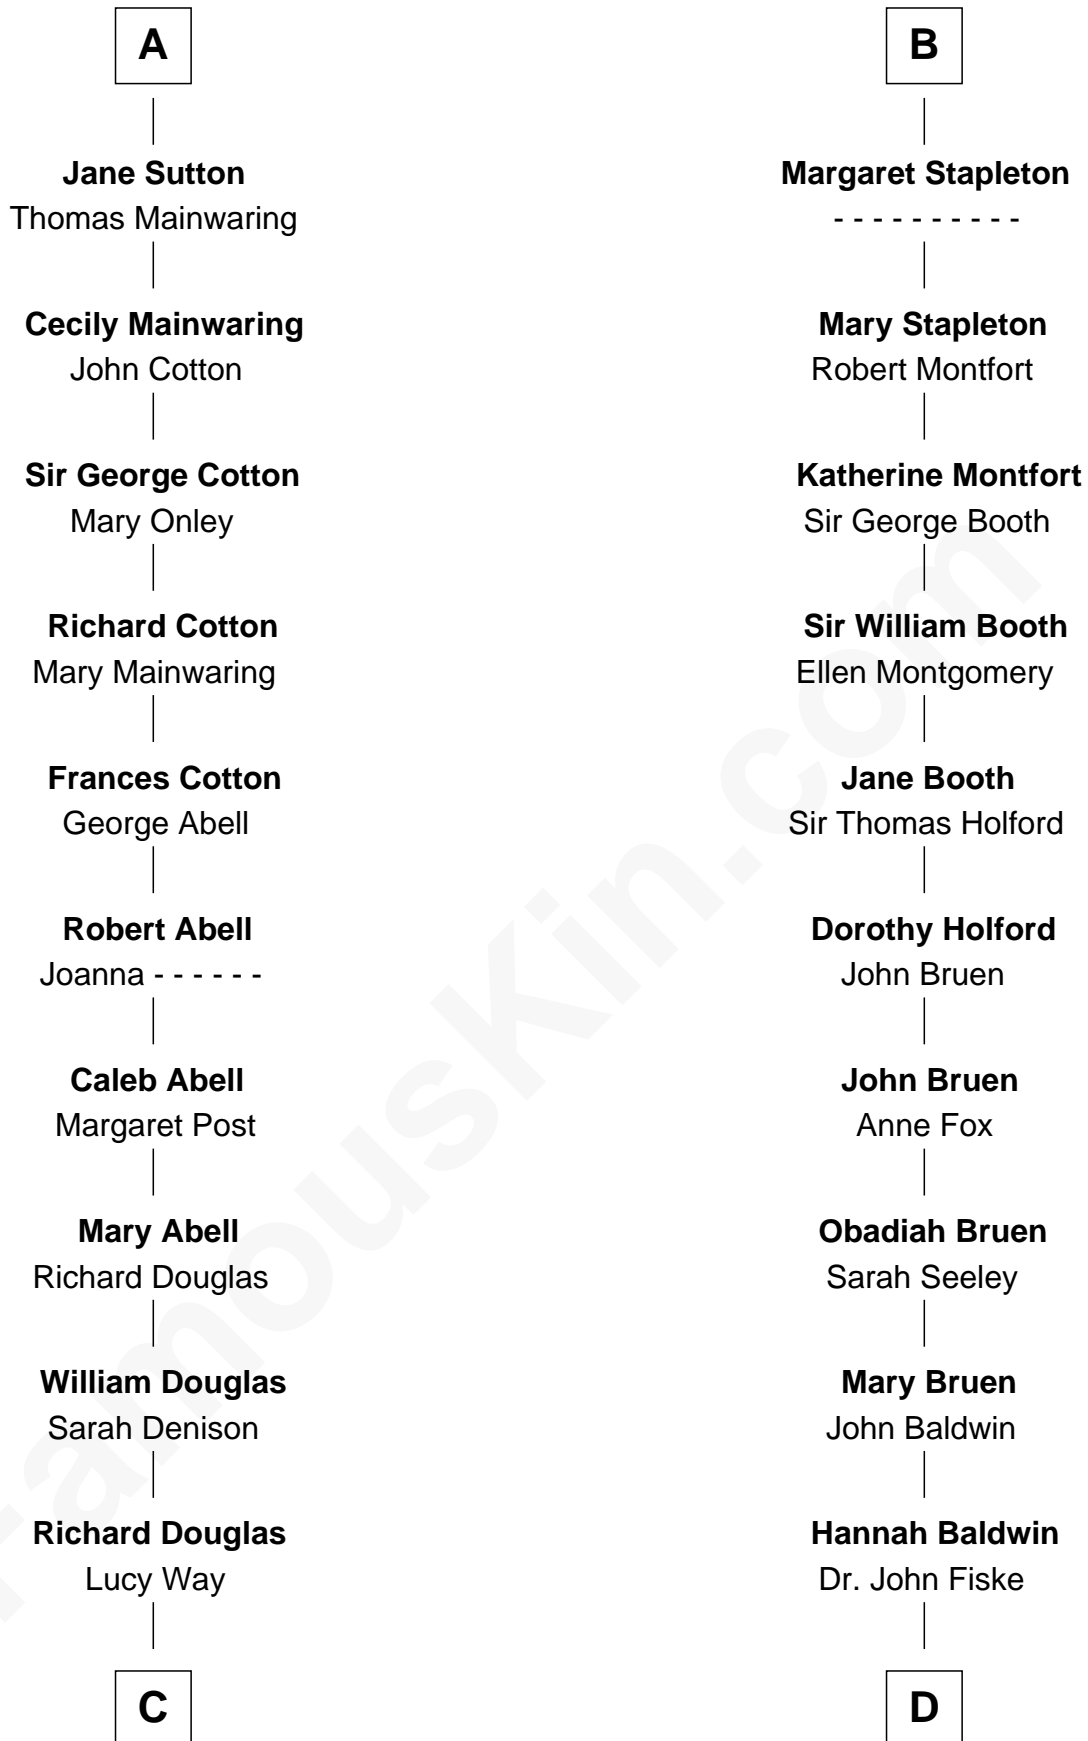

FamousKin.com

Relationship Chart of

Melvyn Douglas

Movie Actor

20th cousin 1 time removed of

Stephen A. Douglas

Participated in Lincoln-Douglas Debates

C

Erskine Douglas

Sophia Garrett

Emma Jane Douglas

Col. George Taliaferro Shackelford

Lena Priscilla Shackelford

Edouard Gregory Hesselberg

Melvyn Douglas

Movie Actor