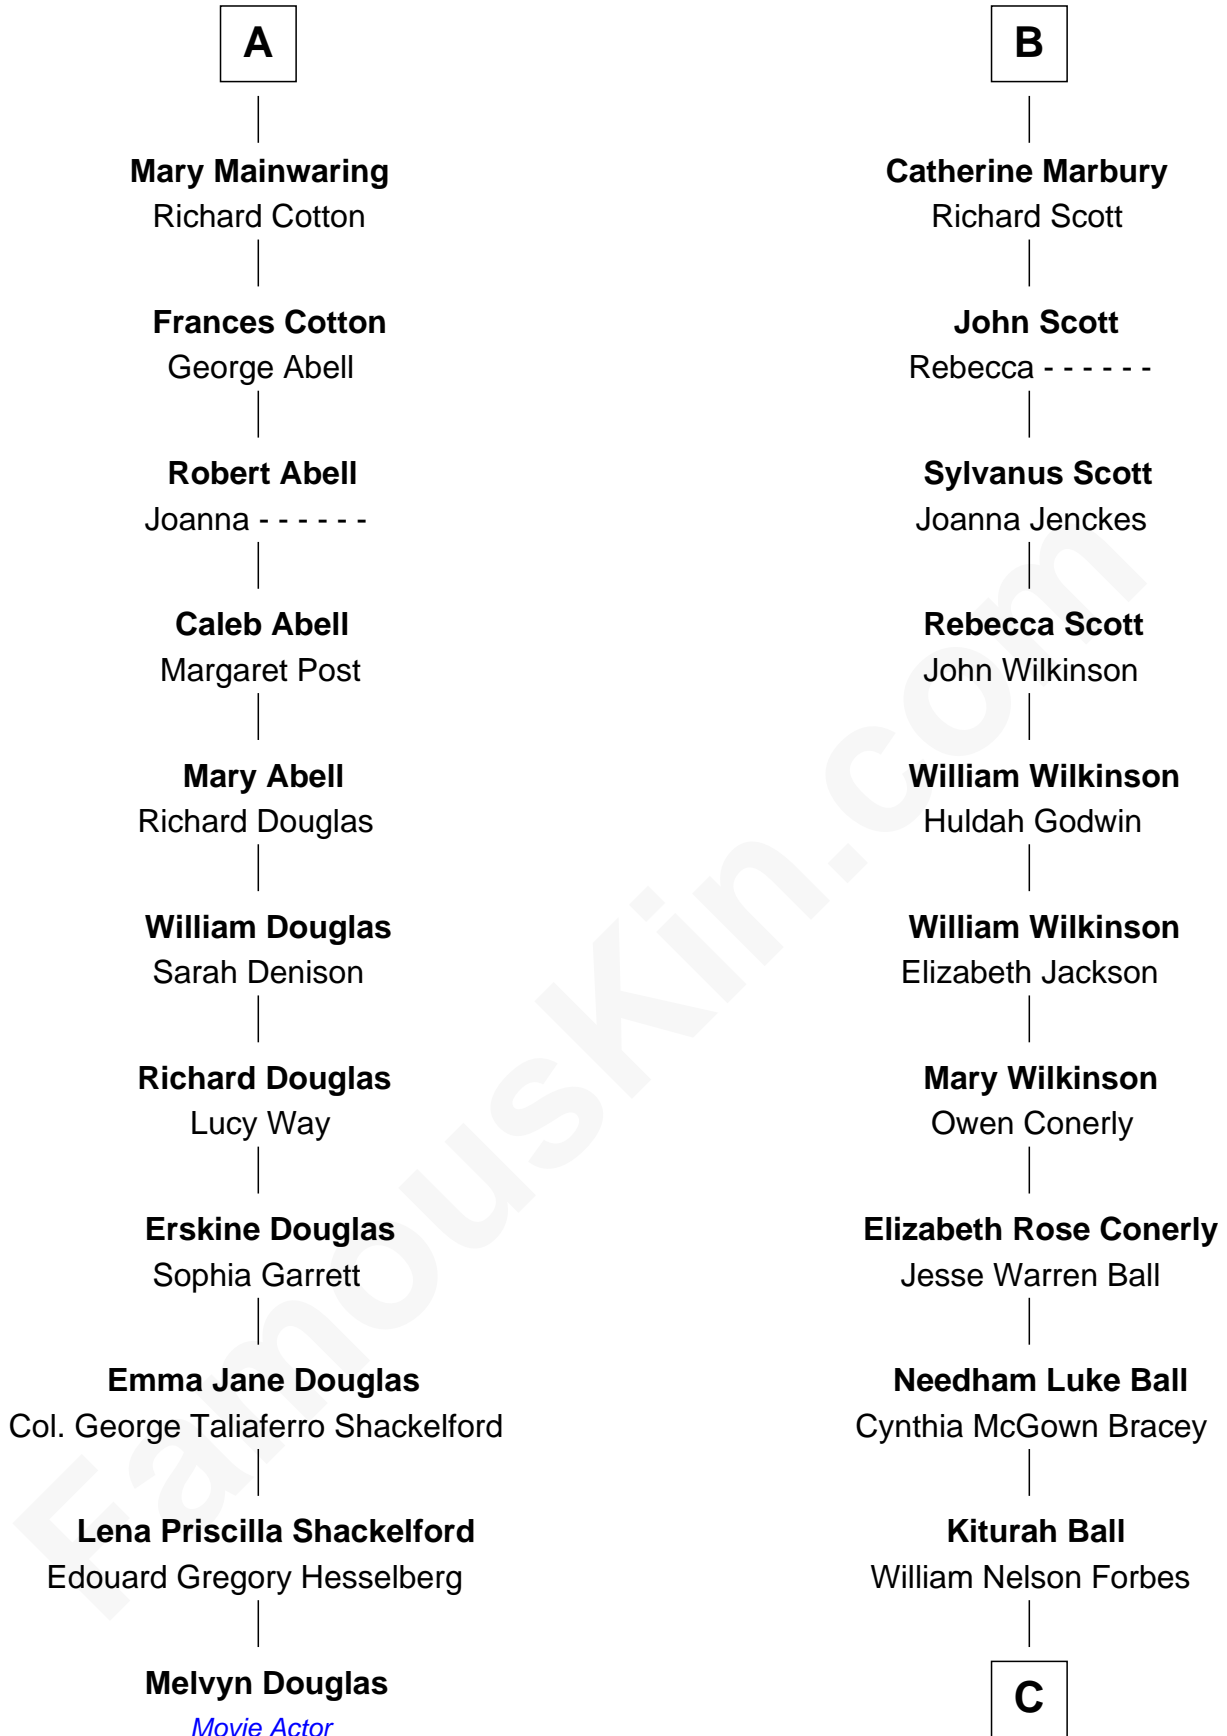

FamousKin.com Relationship Chart of

Melvyn Douglas

Movie Actor

17th cousin 3 times removed of

Britney Spears

Singer, Entertainer

Robert de Ferrers
Margaret Despencer

C