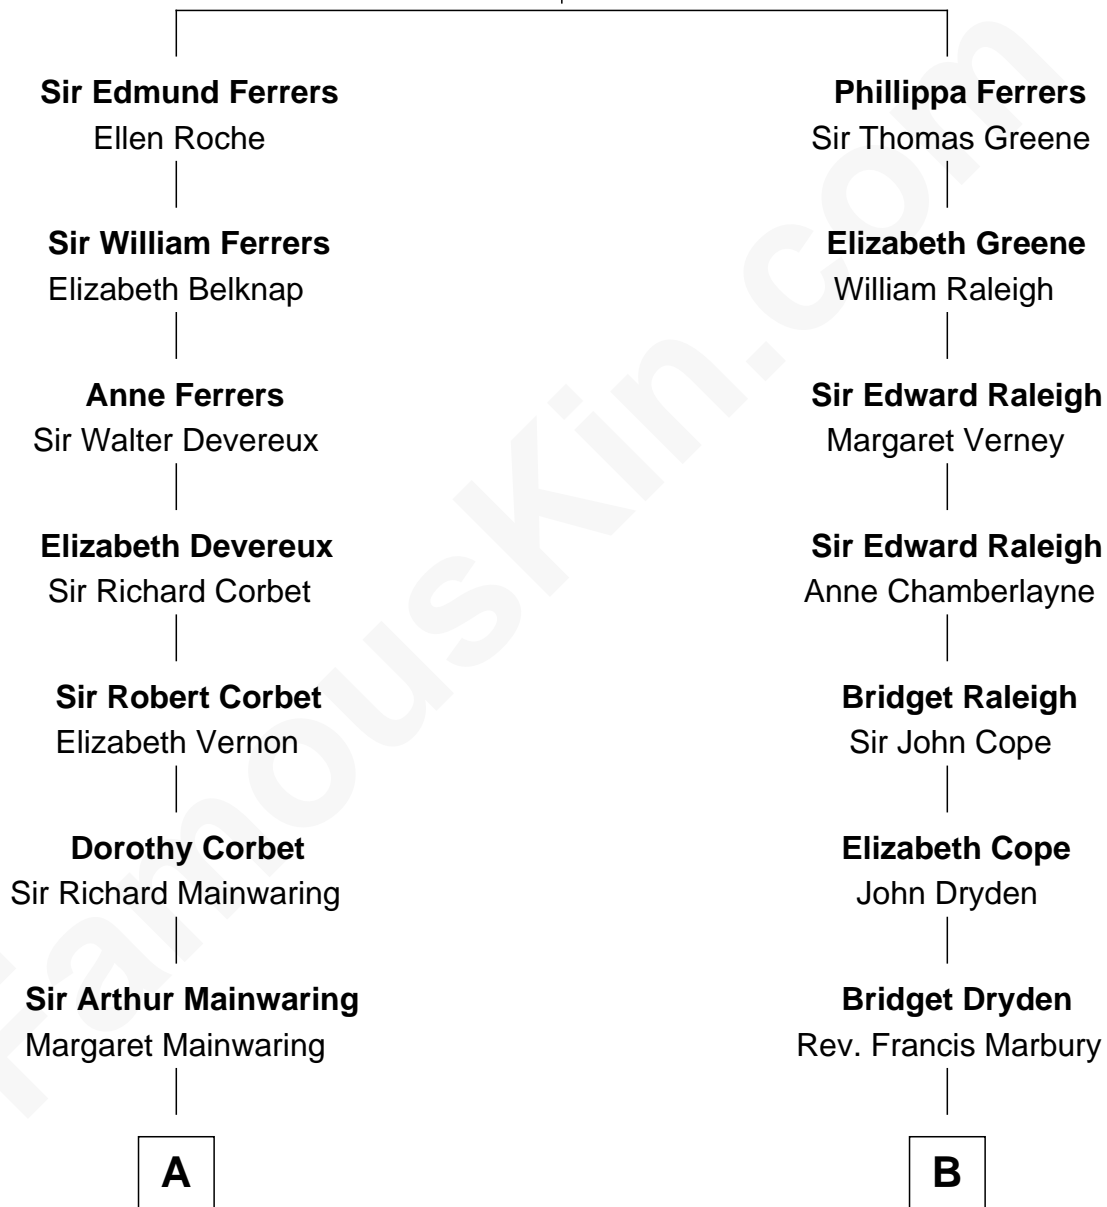

FamousKin.com Relationship Chart of

Melvyn Douglas

Movie Actor

17th cousin 3 times removed of

Britney Spears

Singer, Entertainer

Robert de Ferrers
Margaret Despencer

C

|
William Nelson Forbes

Lexie May Thompson

|
Emma Jean Forbes

June Austin Spears

|
James Parnell Spears

Lynne Irene Bridges

|
Britney Spears

Singer, Entertainer