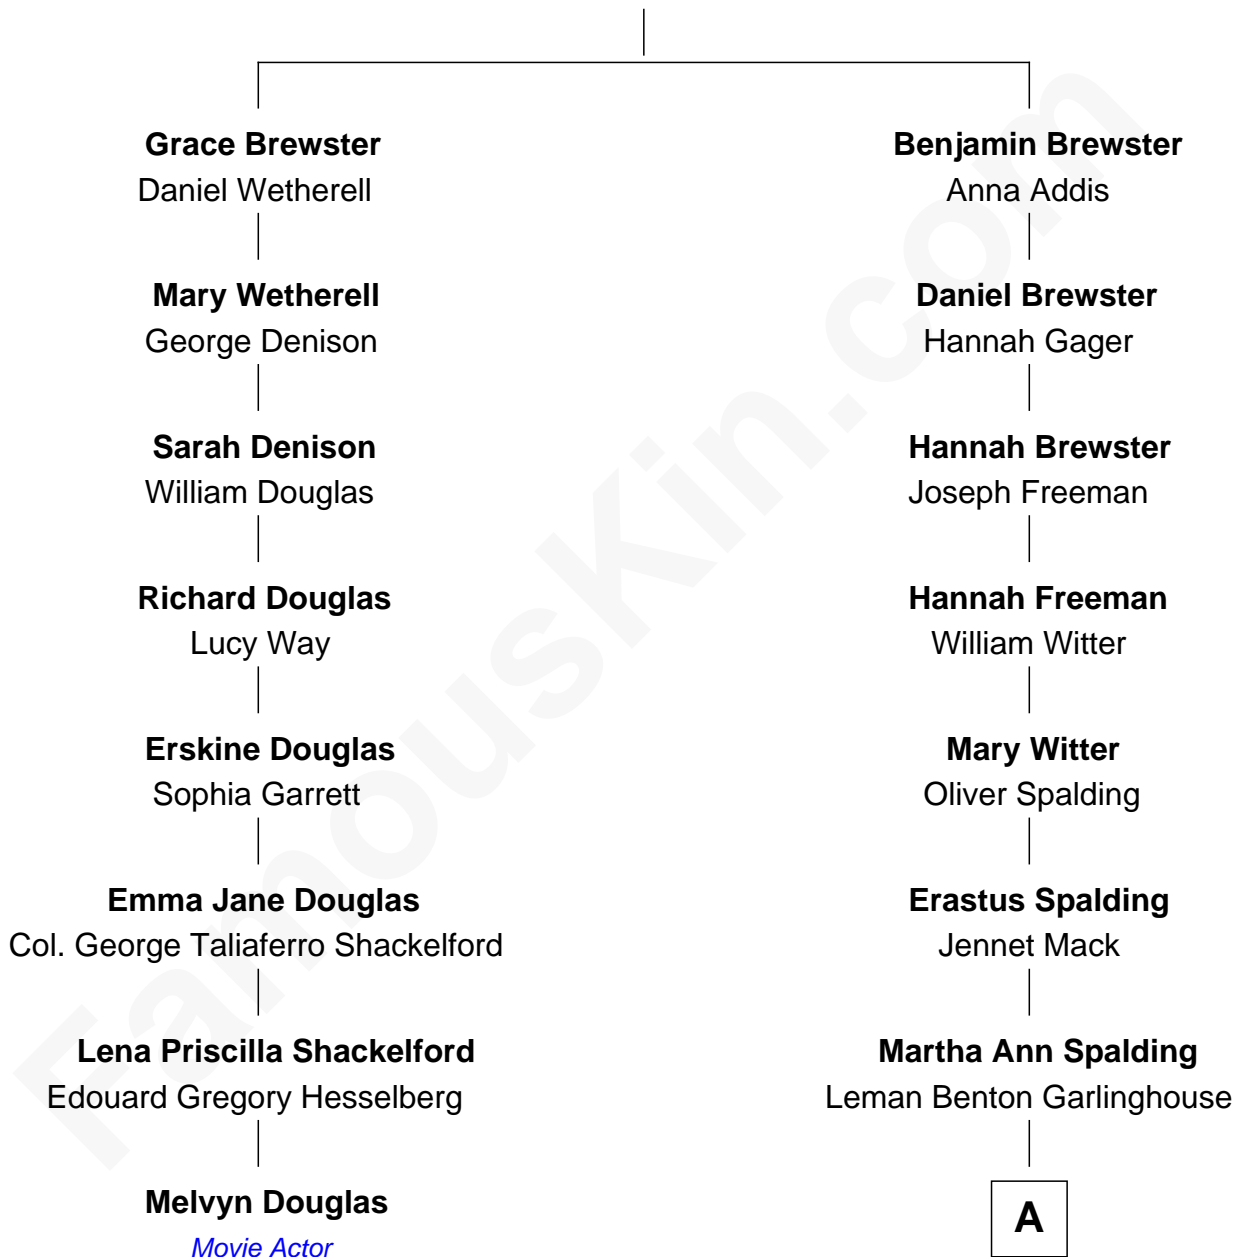

FamousKin.com Relationship Chart of

Melvyn Douglas

Movie Actor

7th cousin 2 times removed of

Katharine Hepburn

Movie Actress

Jonathan Brewster

Lucretia Oldham

A

Caroline Garlinghouse
Alfred Augustus Houghton

Katharine Martha Houghton
Thomas Norval Hepburn

Katharine Hepburn
Movie Actress

FamousKin.com