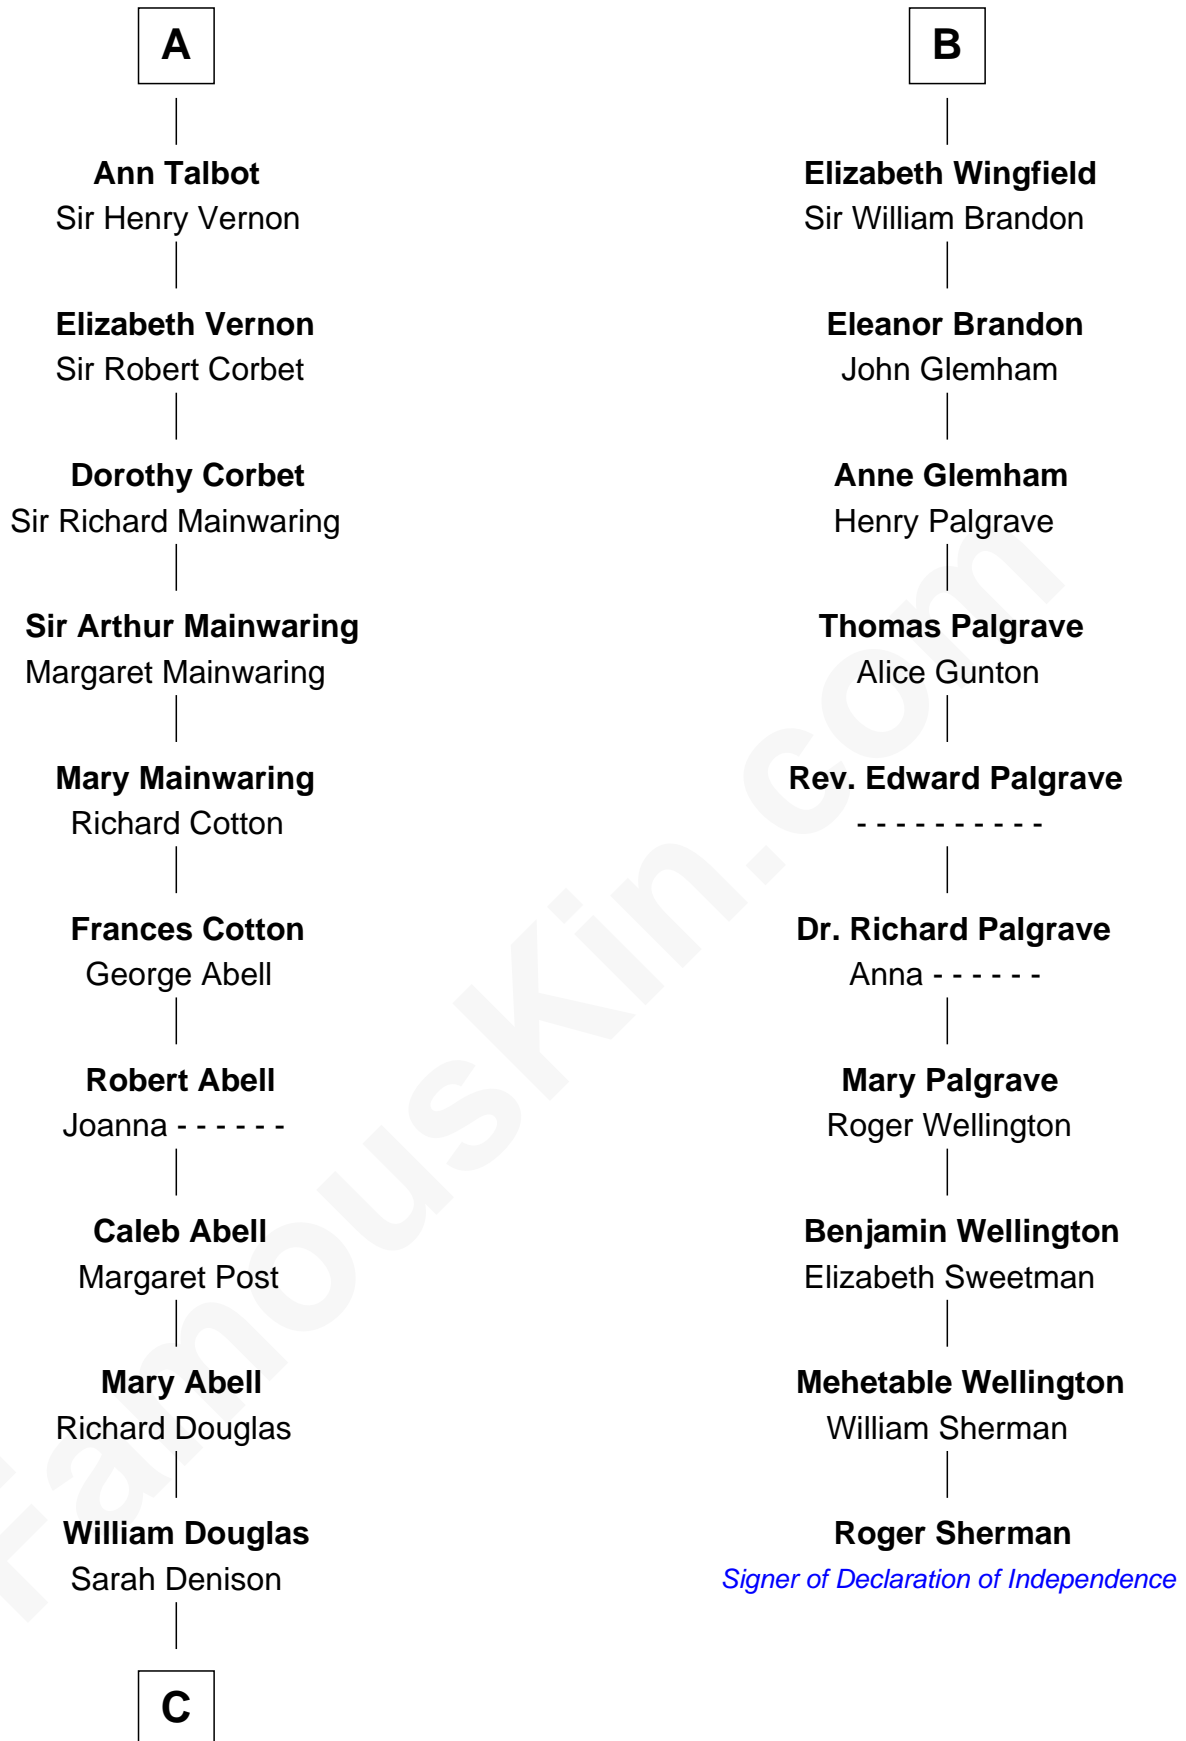

FamousKin.com
Relationship Chart of
Melvyn Douglas
Movie Actor

16th cousin 5 times removed of

Roger Sherman
Signer of the Declaration of Independence

C

Richard Douglas

Lucy Way

Erskine Douglas

Sophia Garrett

Emma Jane Douglas

Col. George Taliaferro Shackelford

Lena Priscilla Shackelford

Edouard Gregory Hesselberg

Melvyn Douglas

Movie Actor