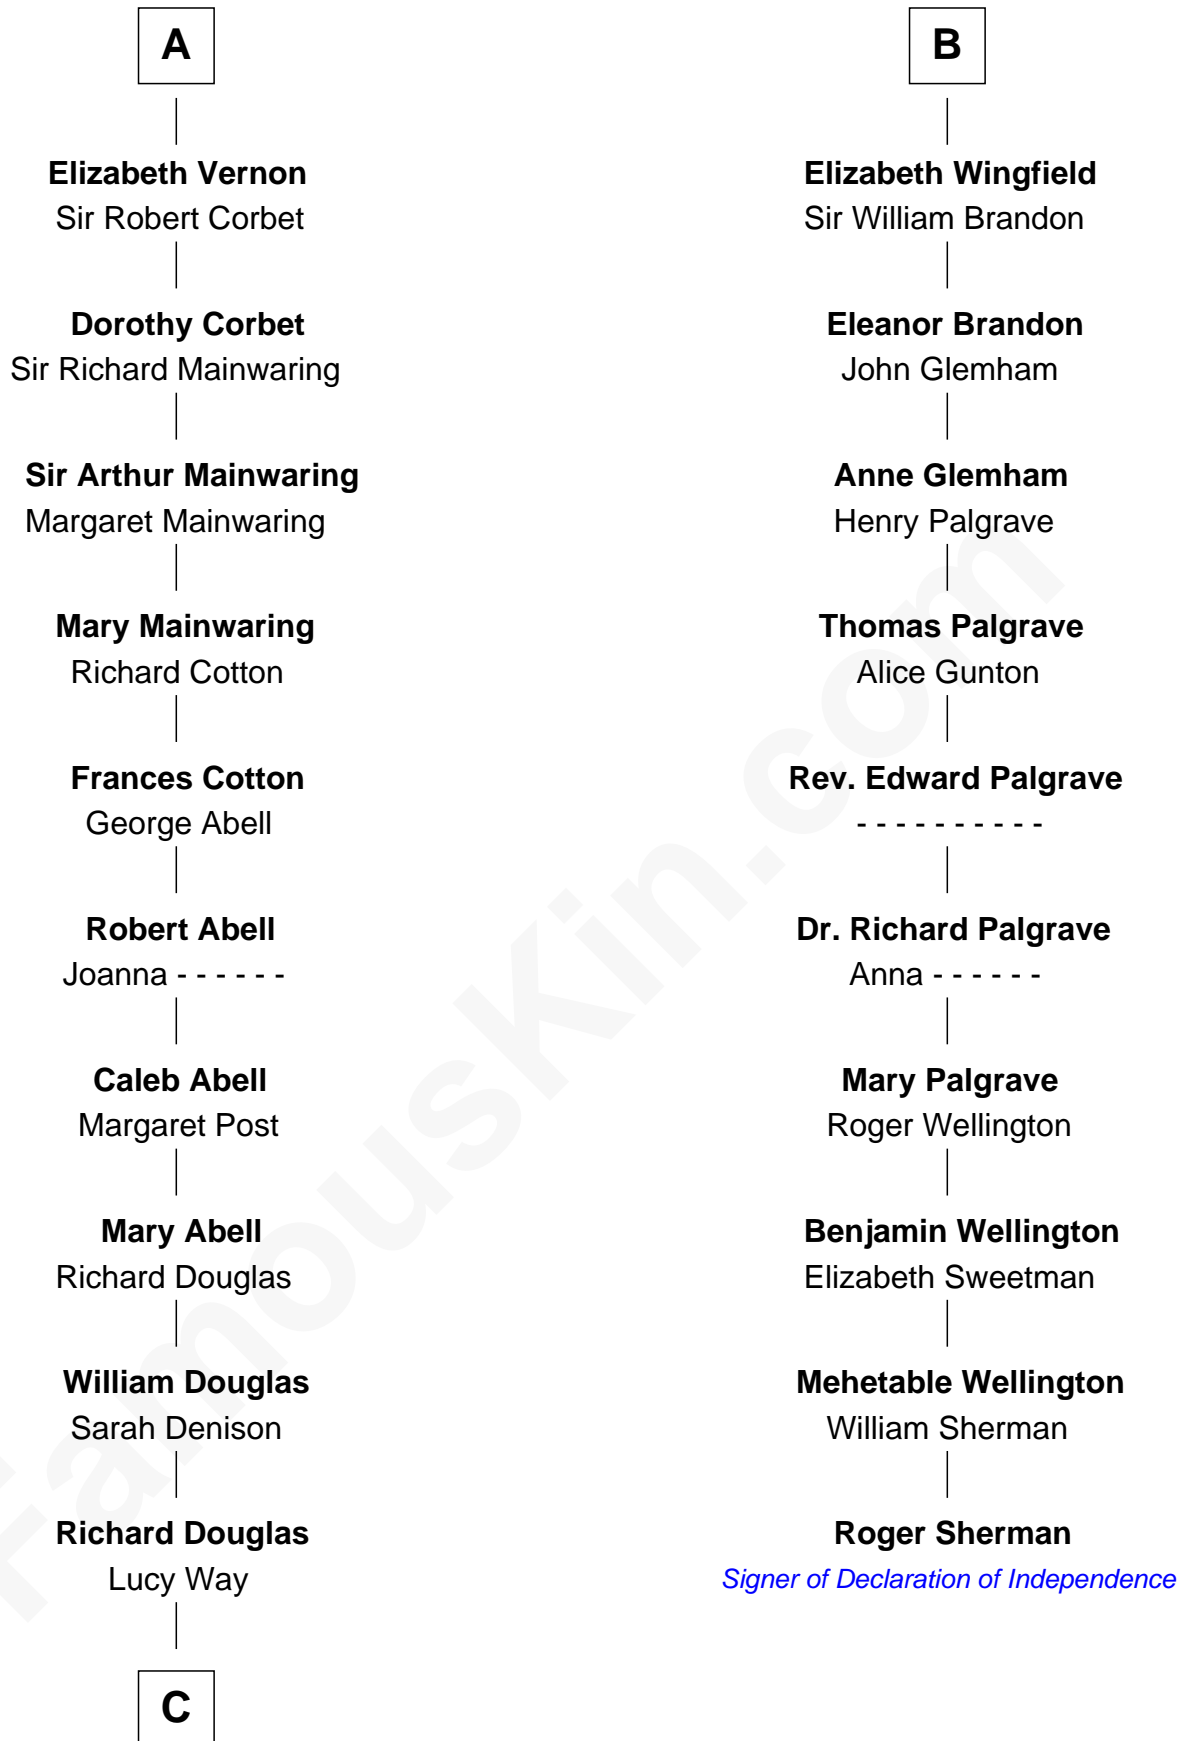

FamousKin.com
Relationship Chart of
Melvyn Douglas
Movie Actor

16th cousin 4 times removed of
Roger Sherman
Signer of the Declaration of Independence

C

—
Erskine Douglas

Sophia Garrett

—
Emma Jane Douglas

Col. George Taliaferro Shackelford

—
Lena Priscilla Shackelford

Edouard Gregory Hesselberg

—
Melvyn Douglas

Movie Actor

FamousKin.com