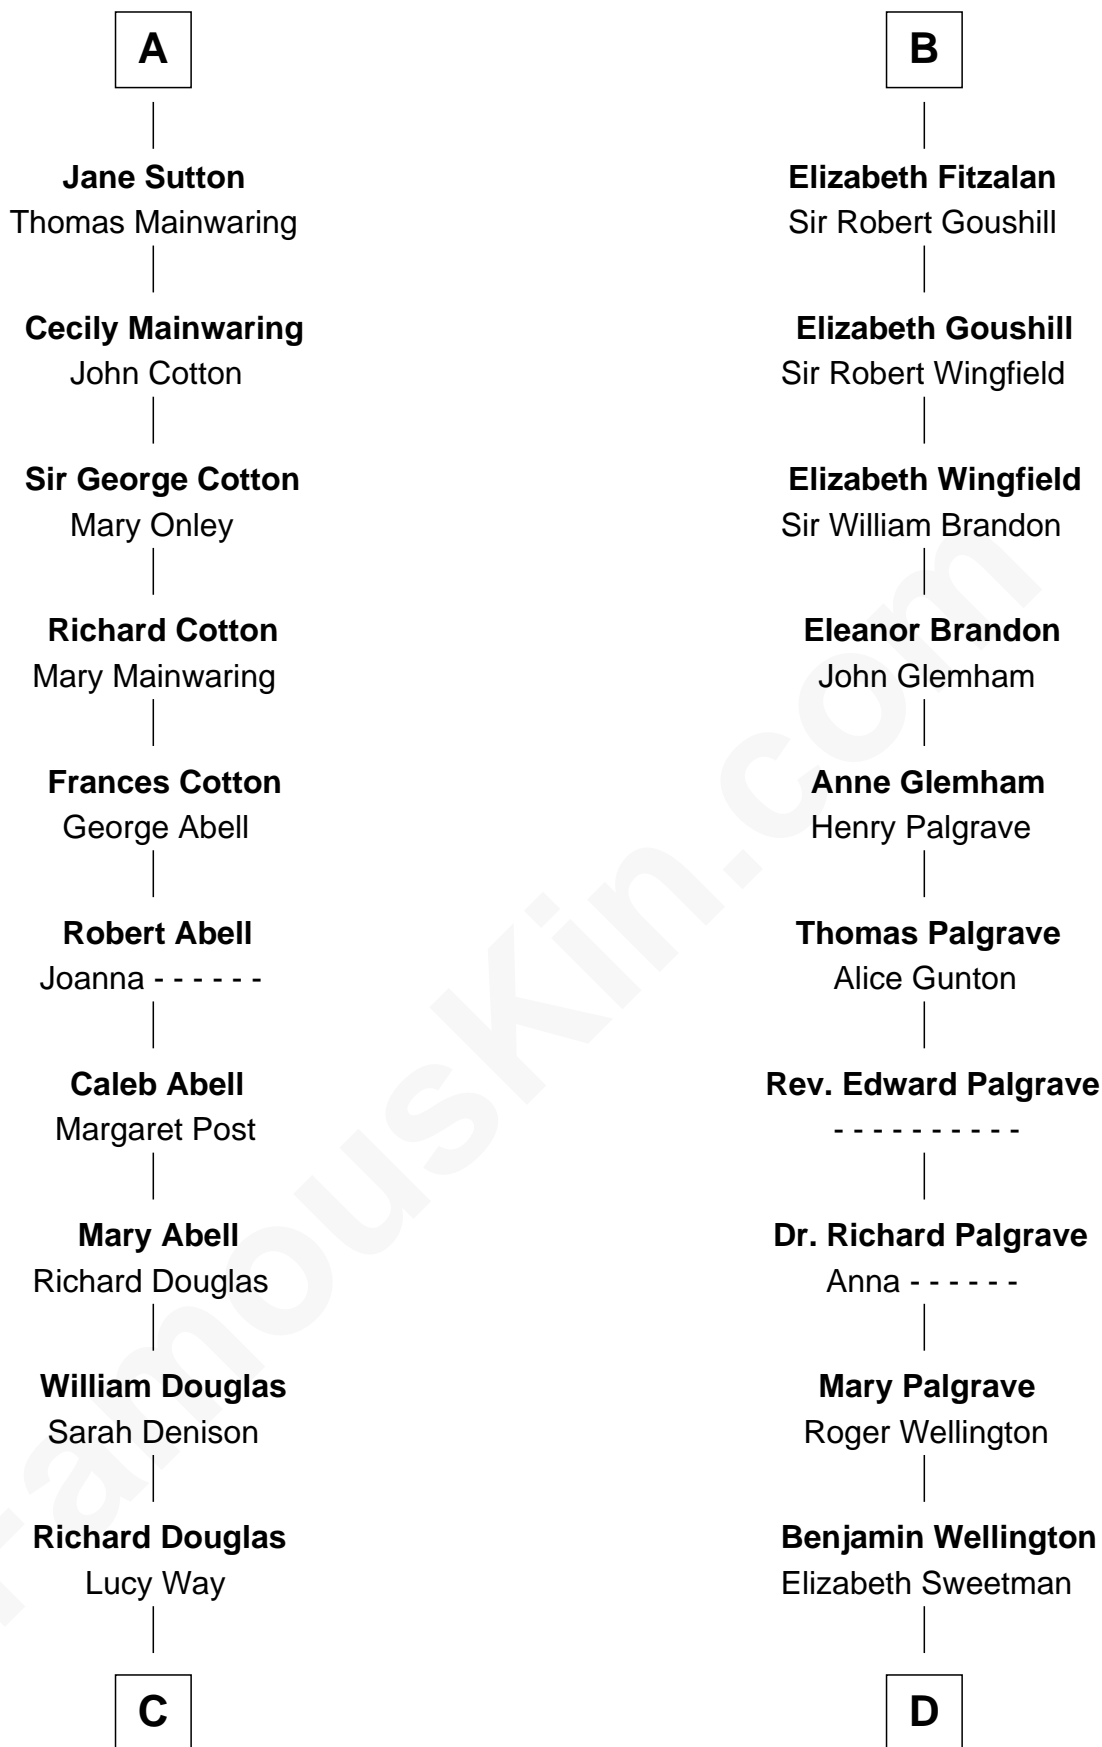

FamousKin.com
Relationship Chart of
Melvyn Douglas
Movie Actor

18th cousin 2 times removed of
Roger Sherman
Signer of the Declaration of Independence

C

Erskine Douglas

Sophia Garrett

Emma Jane Douglas

Col. George Taliaferro Shackelford

Lena Priscilla Shackelford

Edouard Gregory Hesselberg

Melvyn Douglas

Movie Actor

D

Mehetable Wellington

William Sherman

Roger Sherman