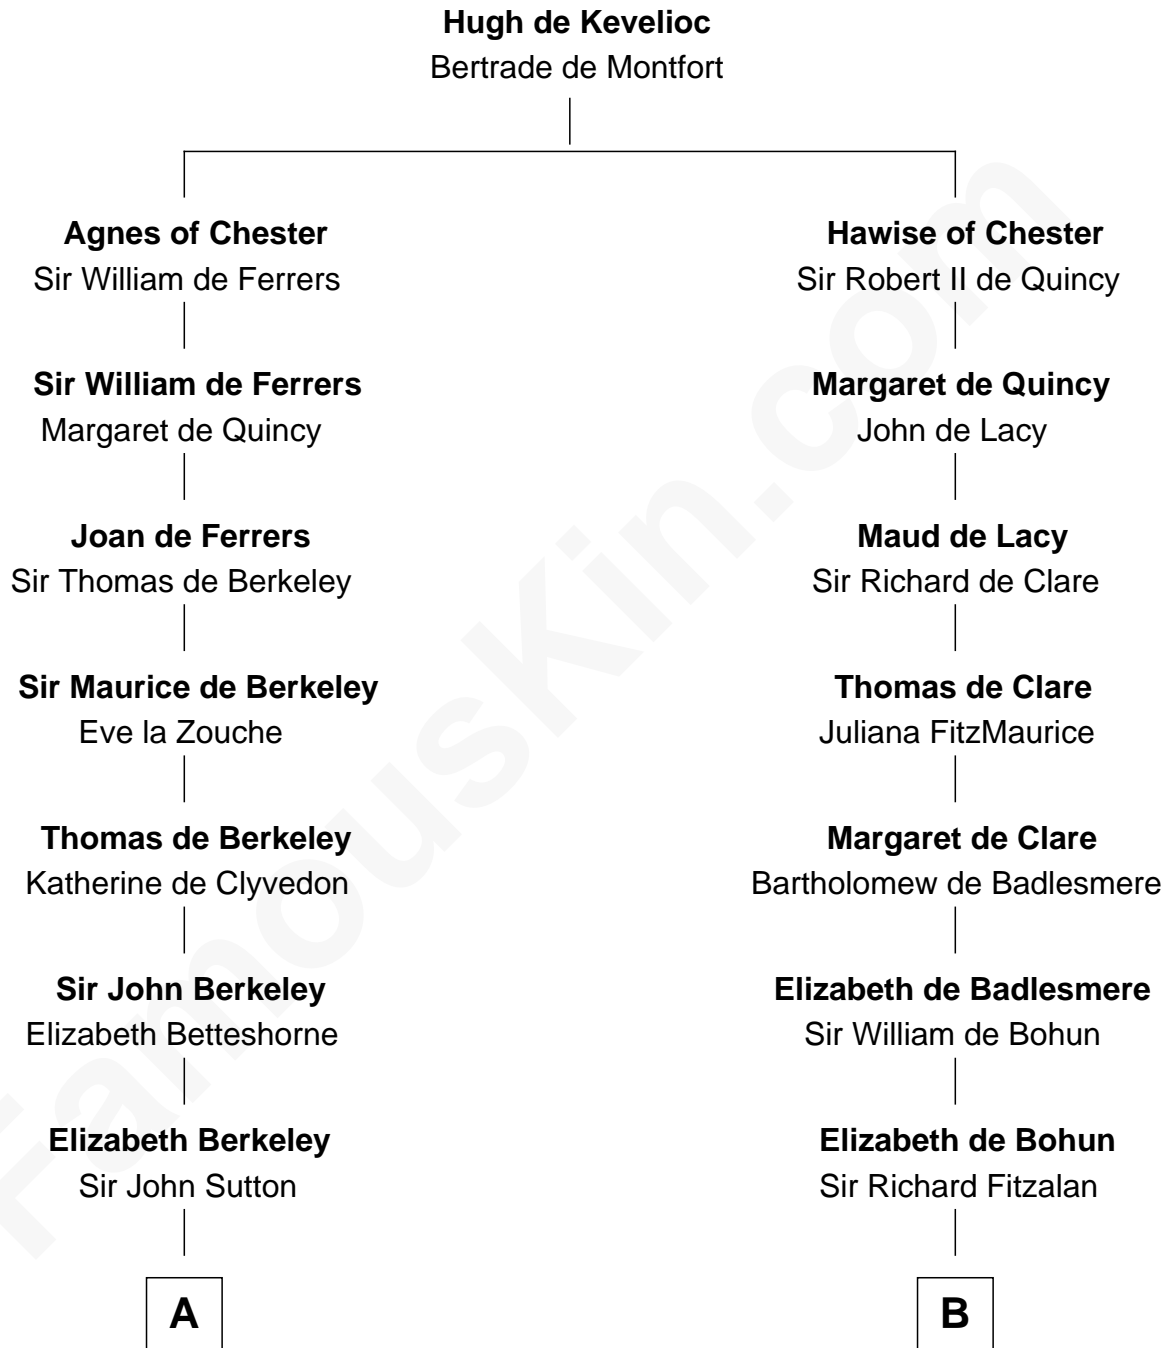

FamousKin.com
Relationship Chart of
Melvyn Douglas
Movie Actor

18th cousin 2 times removed of
Roger Sherman
Signer of the Declaration of Independence

C

Erskine Douglas

Sophia Garrett

Emma Jane Douglas

Col. George Taliaferro Shackelford

Lena Priscilla Shackelford

Edouard Gregory Hesselberg

Melvyn Douglas

Movie Actor

D

Mehetable Wellington

William Sherman

Roger Sherman