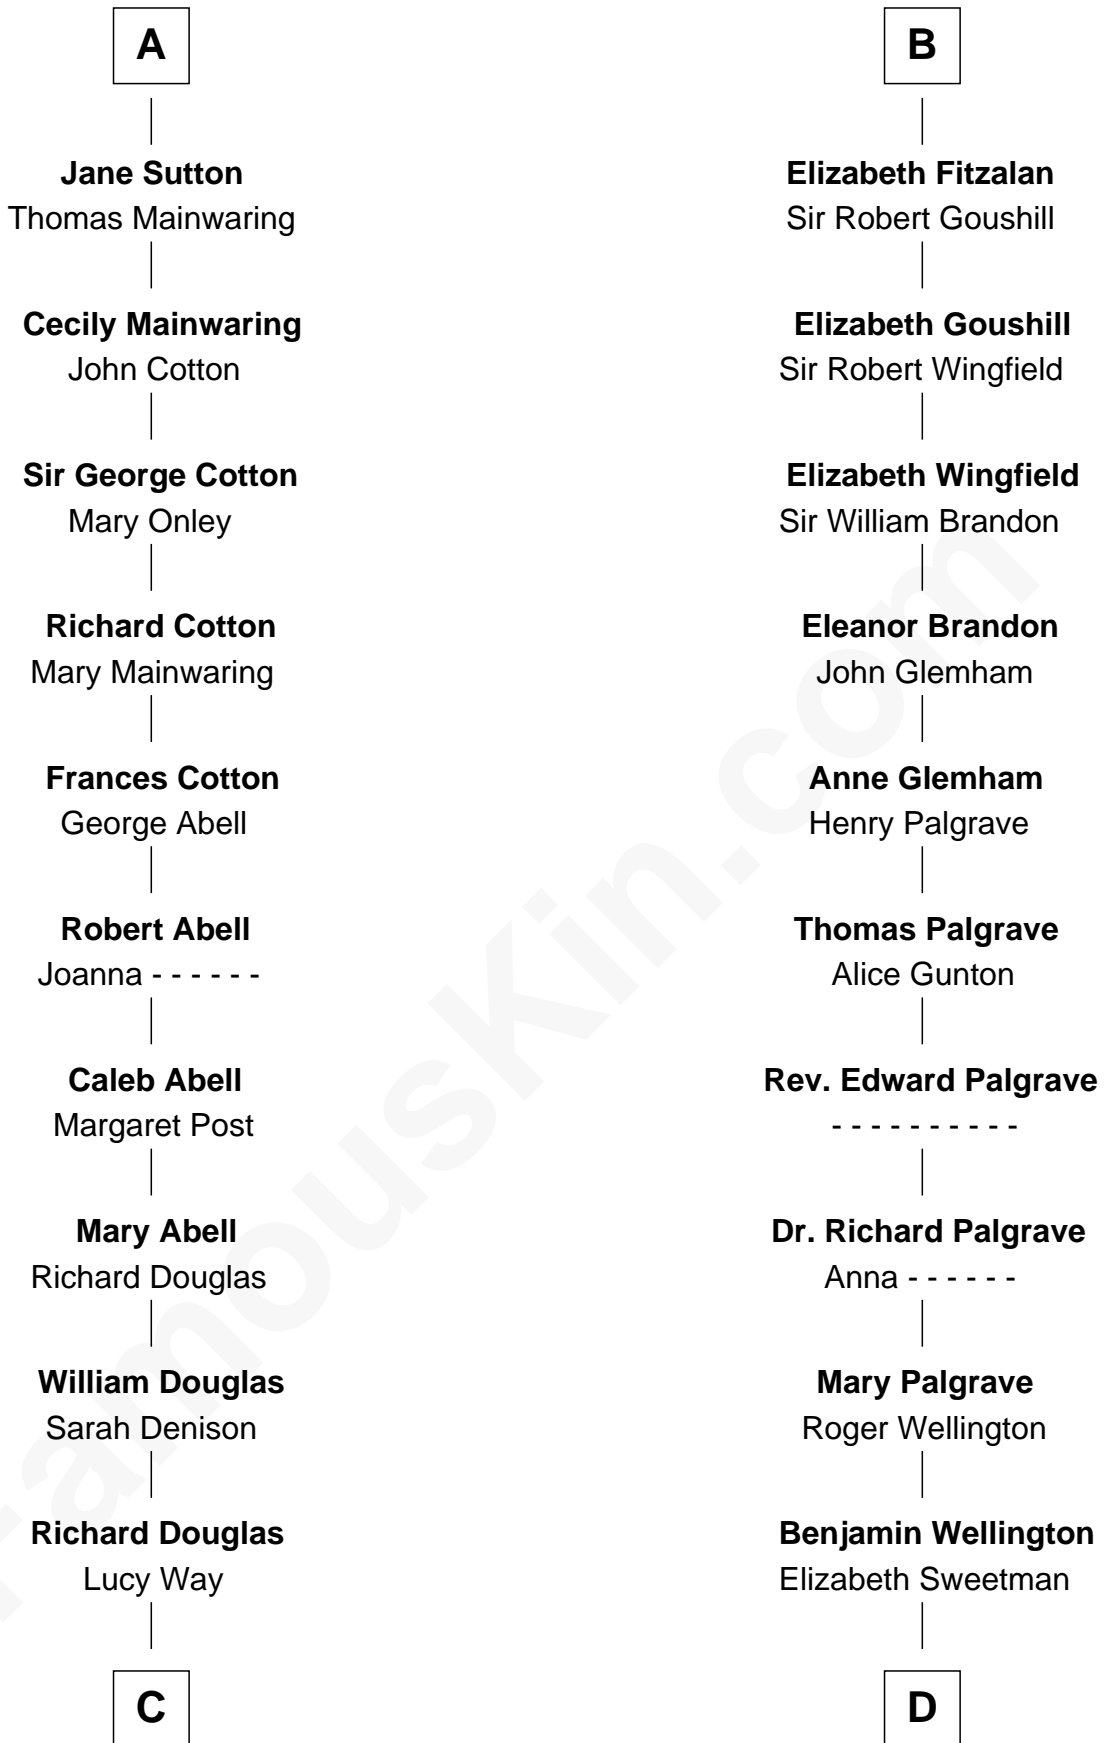

**FamousKin.com**  
**Relationship Chart of**  
**Melvyn Douglas**  
*Movie Actor*

**18th cousin 2 times removed of**  
**Roger Sherman**  
*Signer of the Declaration of Independence*

**C**

**Erskine Douglas**

Sophia Garrett

**Emma Jane Douglas**

Col. George Taliaferro Shackelford

**Lena Priscilla Shackelford**

Edouard Gregory Hesselberg

**Melvyn Douglas**

*Movie Actor*

**D**

**Mehetable Wellington**

William Sherman

**Roger Sherman**

*Signer of Declaration of Independence*

FamousKin.com