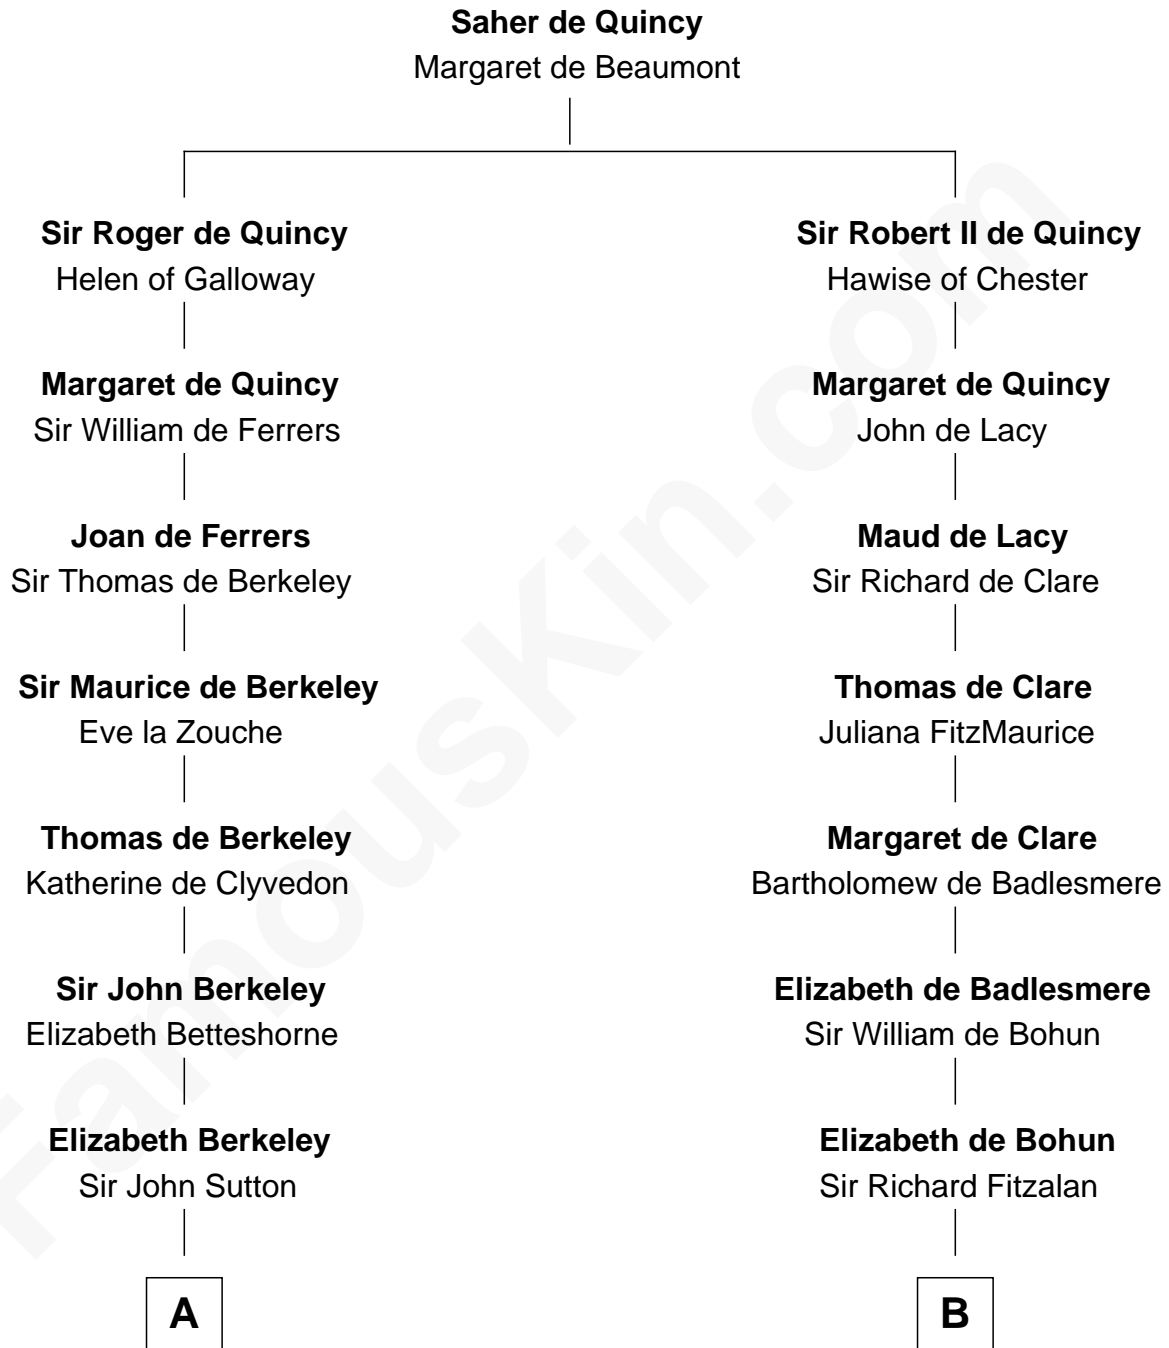

**FamousKin.com**  
**Relationship Chart of**  
**Melvyn Douglas**  
*Movie Actor*

**18th cousin 2 times removed of**  
**Roger Sherman**  
*Signer of the Declaration of Independence*

**C**

**Erskine Douglas**

Sophia Garrett

**Emma Jane Douglas**

Col. George Taliaferro Shackelford

**Lena Priscilla Shackelford**

Edouard Gregory Hesselberg

**Melvyn Douglas**

*Movie Actor*

**D**

**Mehetable Wellington**

William Sherman

**Roger Sherman**

*Signer of Declaration of Independence*

FamousKin.com