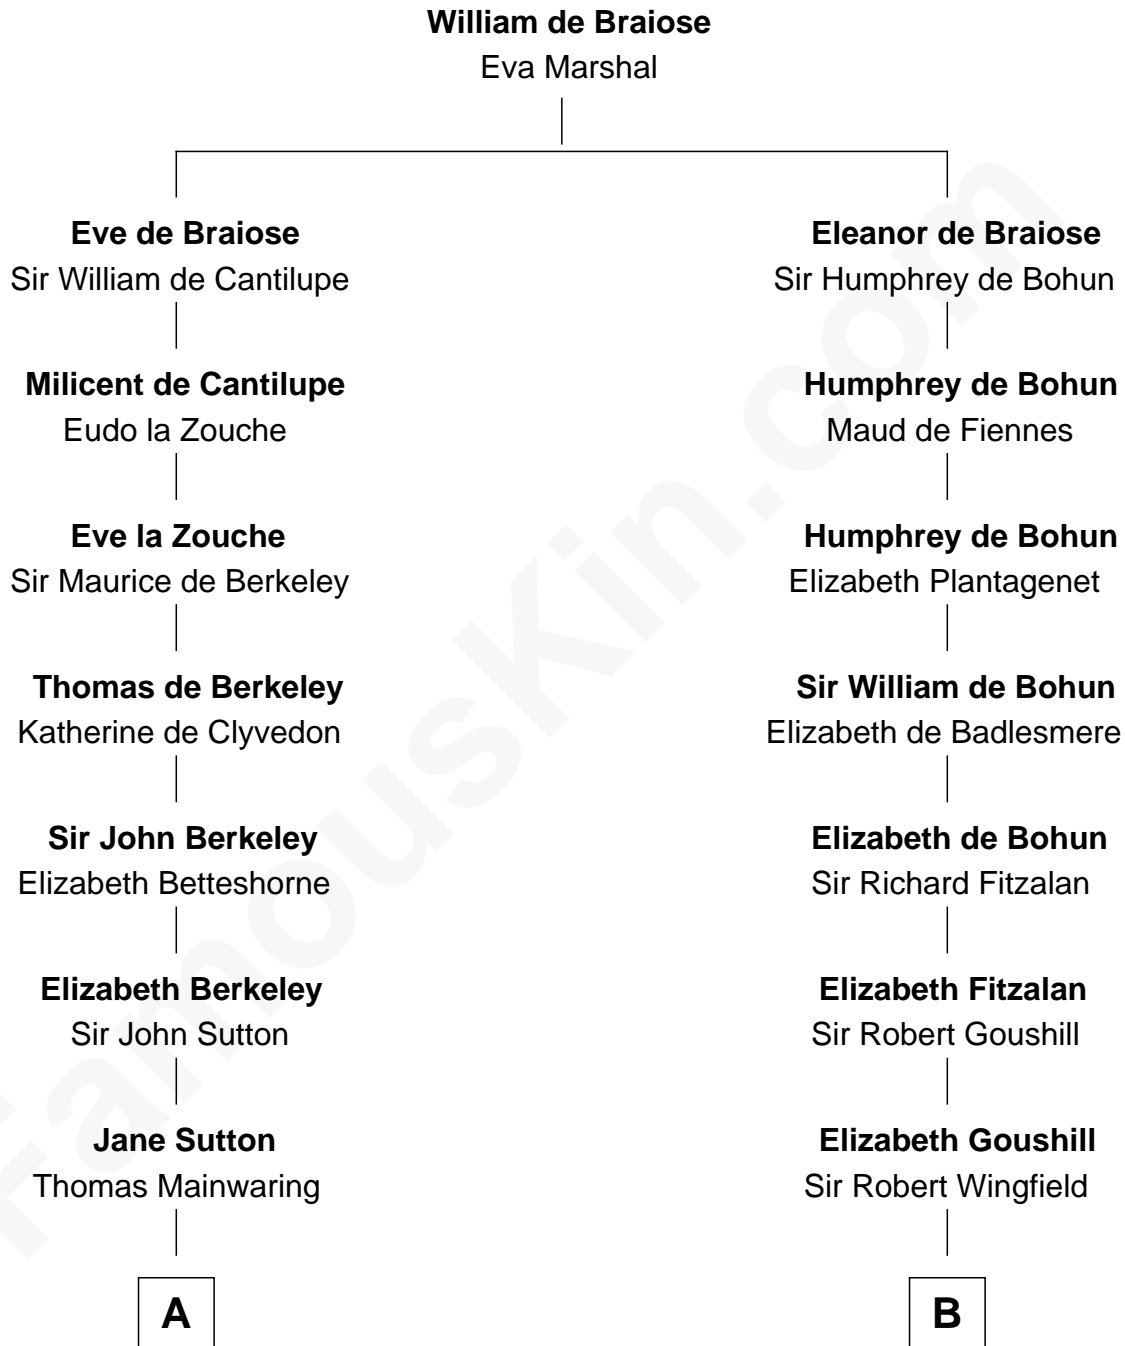

# FamousKin.com Relationship Chart of

**Melvyn Douglas**  
*Movie Actor*

16th cousin 3 times removed of

**Roger Sherman**

*Signer of the Declaration of Independence*

**C**

—  
**Emma Jane Douglas**  
Col. George Taliaferro Shackelford

—  
**Lena Priscilla Shackelford**  
Edouard Gregory Hesselberg

—  
**Melvyn Douglas**  
*Movie Actor*

FamousKin.com