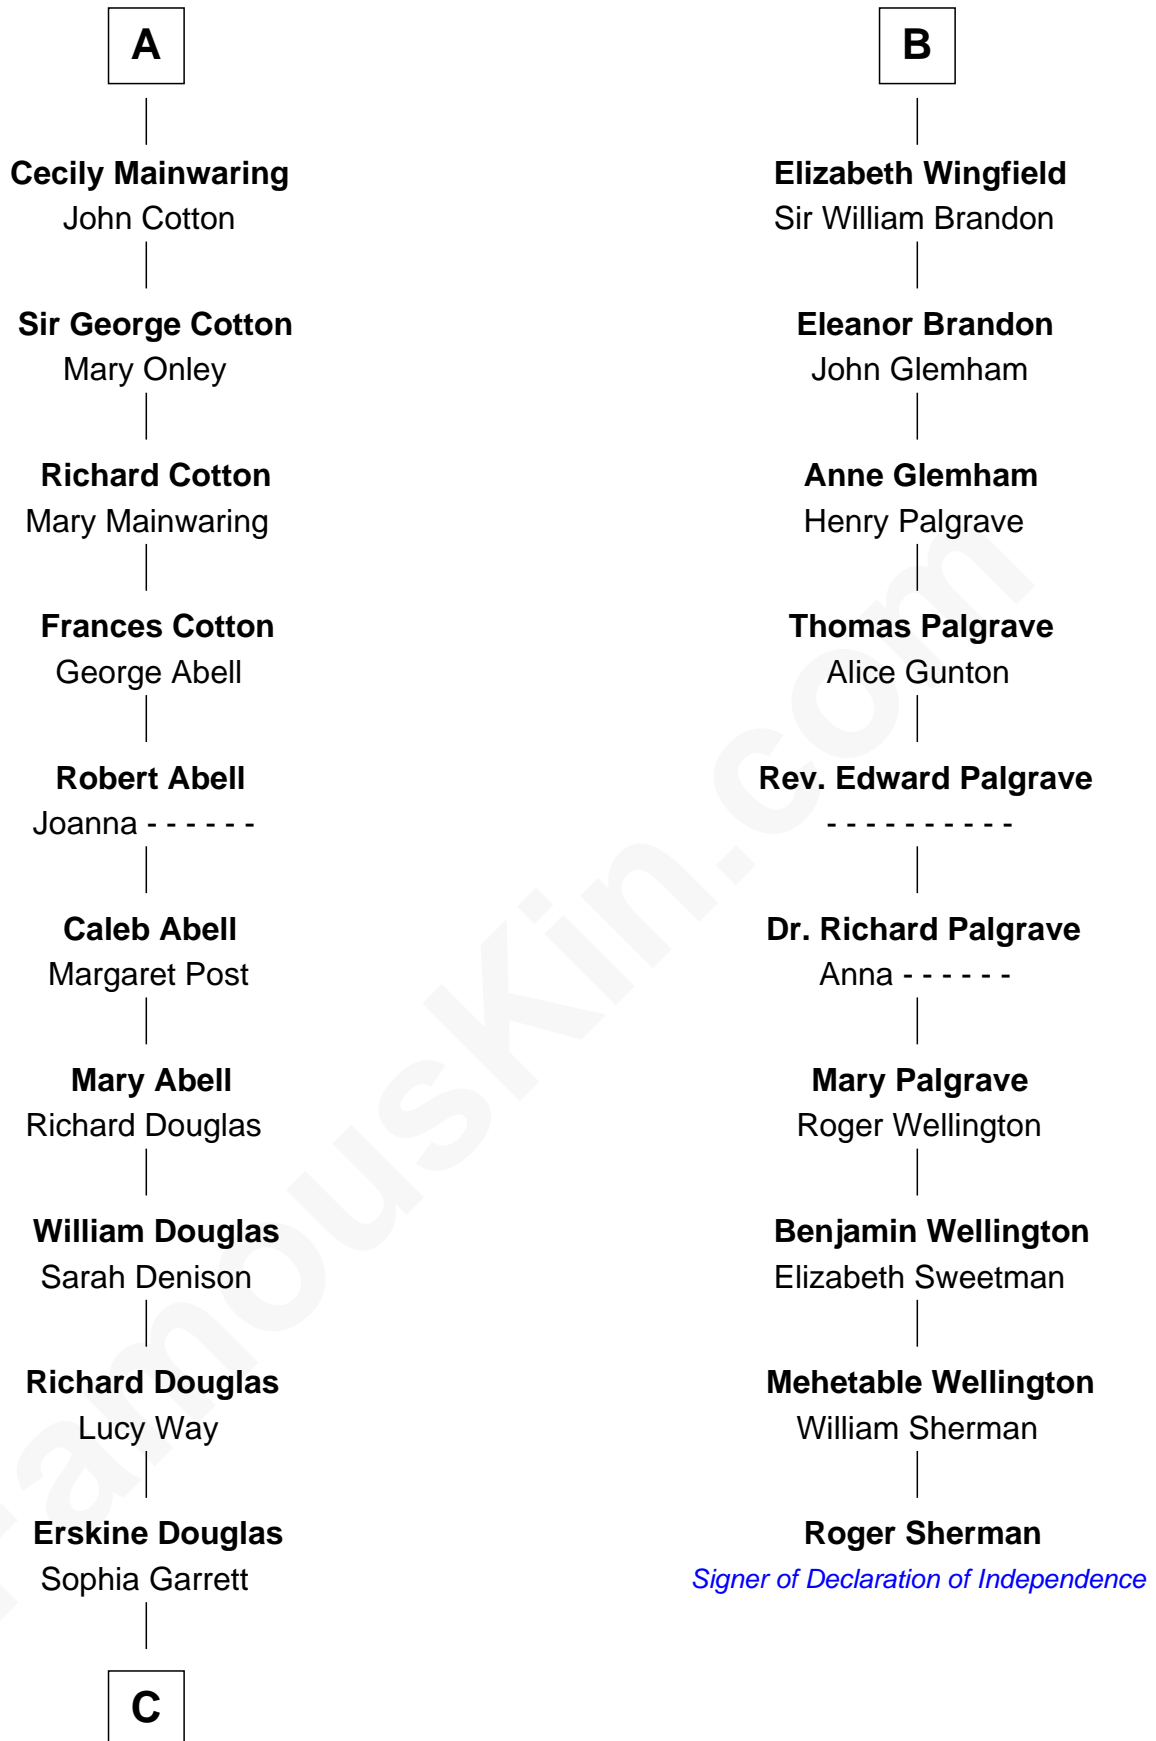

# FamousKin.com Relationship Chart of

**Melvyn Douglas**  
*Movie Actor*

16th cousin 3 times removed of

**Roger Sherman**

*Signer of the Declaration of Independence*

**C**

—  
**Emma Jane Douglas**  
Col. George Taliaferro Shackelford

—  
**Lena Priscilla Shackelford**  
Edouard Gregory Hesselberg

—  
**Melvyn Douglas**  
*Movie Actor*

FamousKin.com