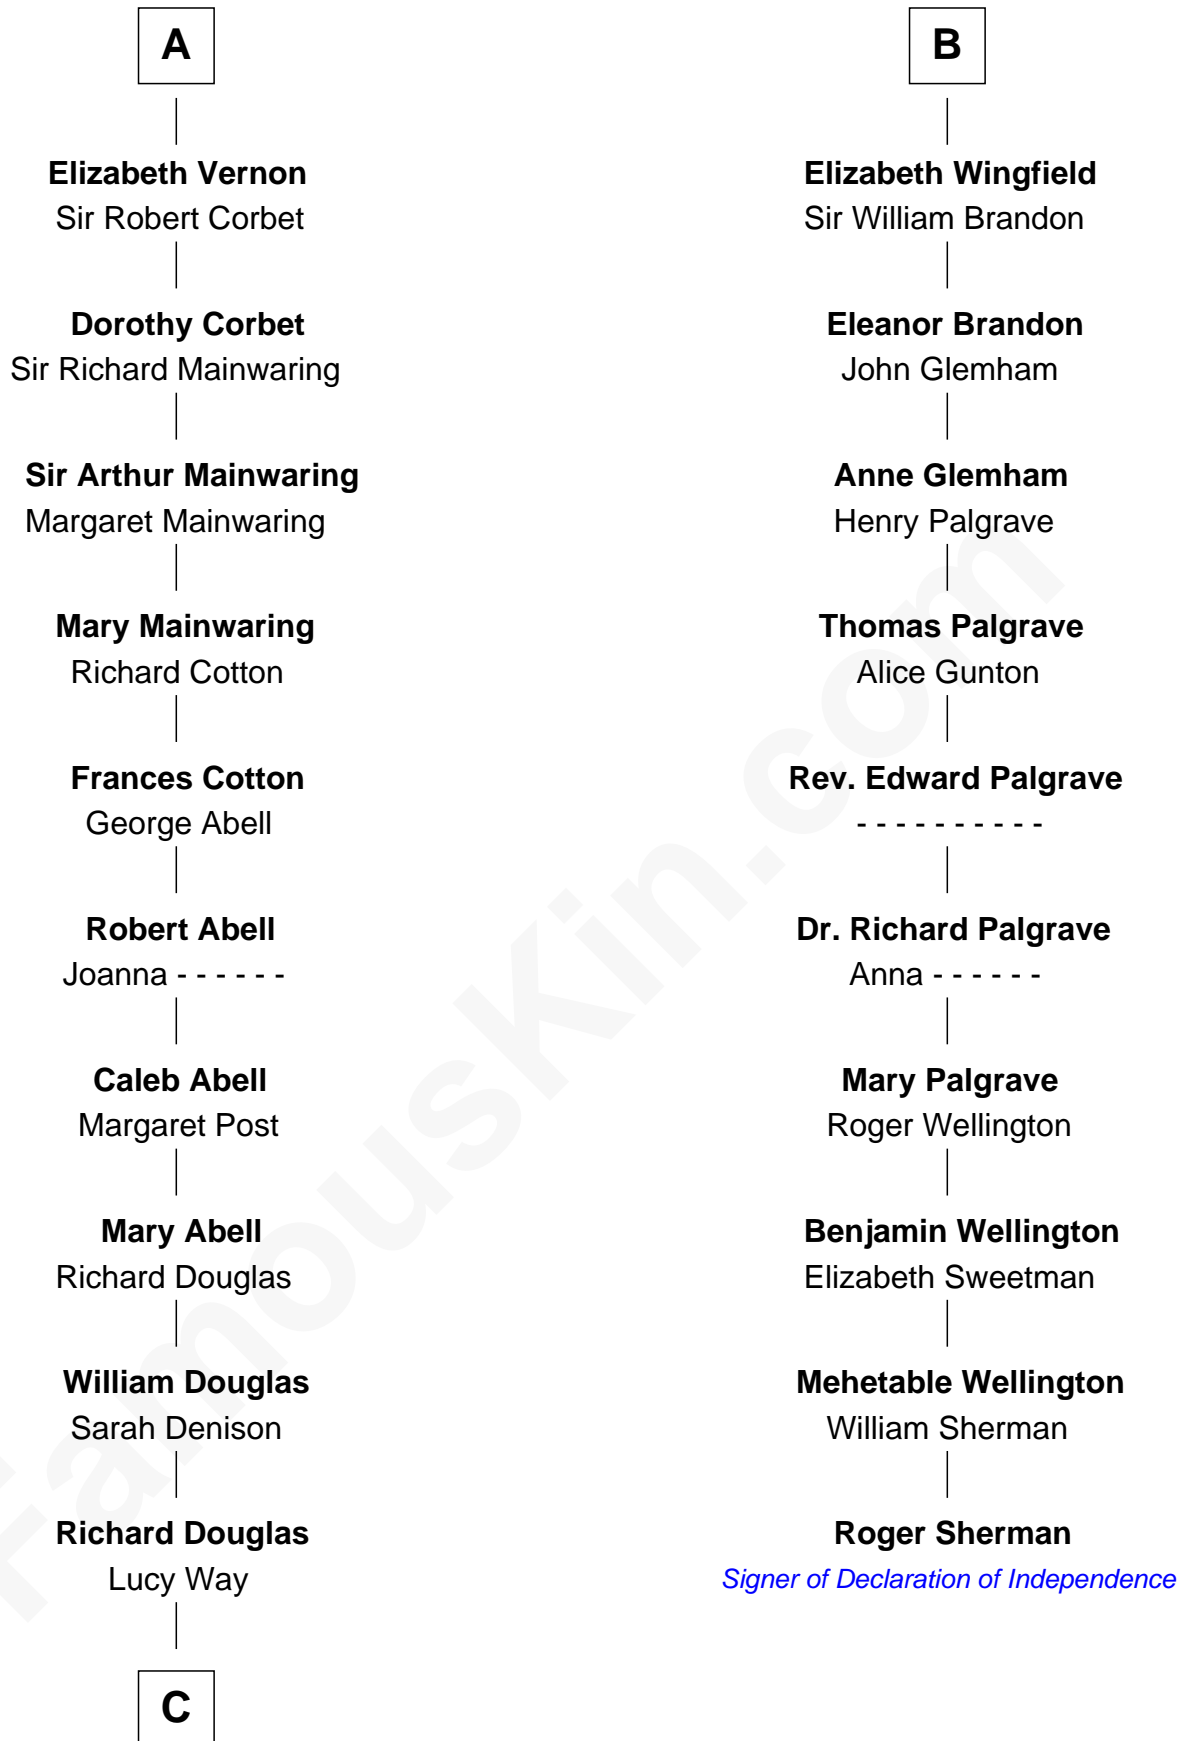

FamousKin.com
Relationship Chart of
Melvyn Douglas
Movie Actor

16th cousin 4 times removed of

Roger Sherman
Signer of the Declaration of Independence

C

—
Erskine Douglas

Sophia Garrett

—
Emma Jane Douglas

Col. George Taliaferro Shackelford

—
Lena Priscilla Shackelford

Edouard Gregory Hesselberg

—
Melvyn Douglas

Movie Actor

FamousKin.com