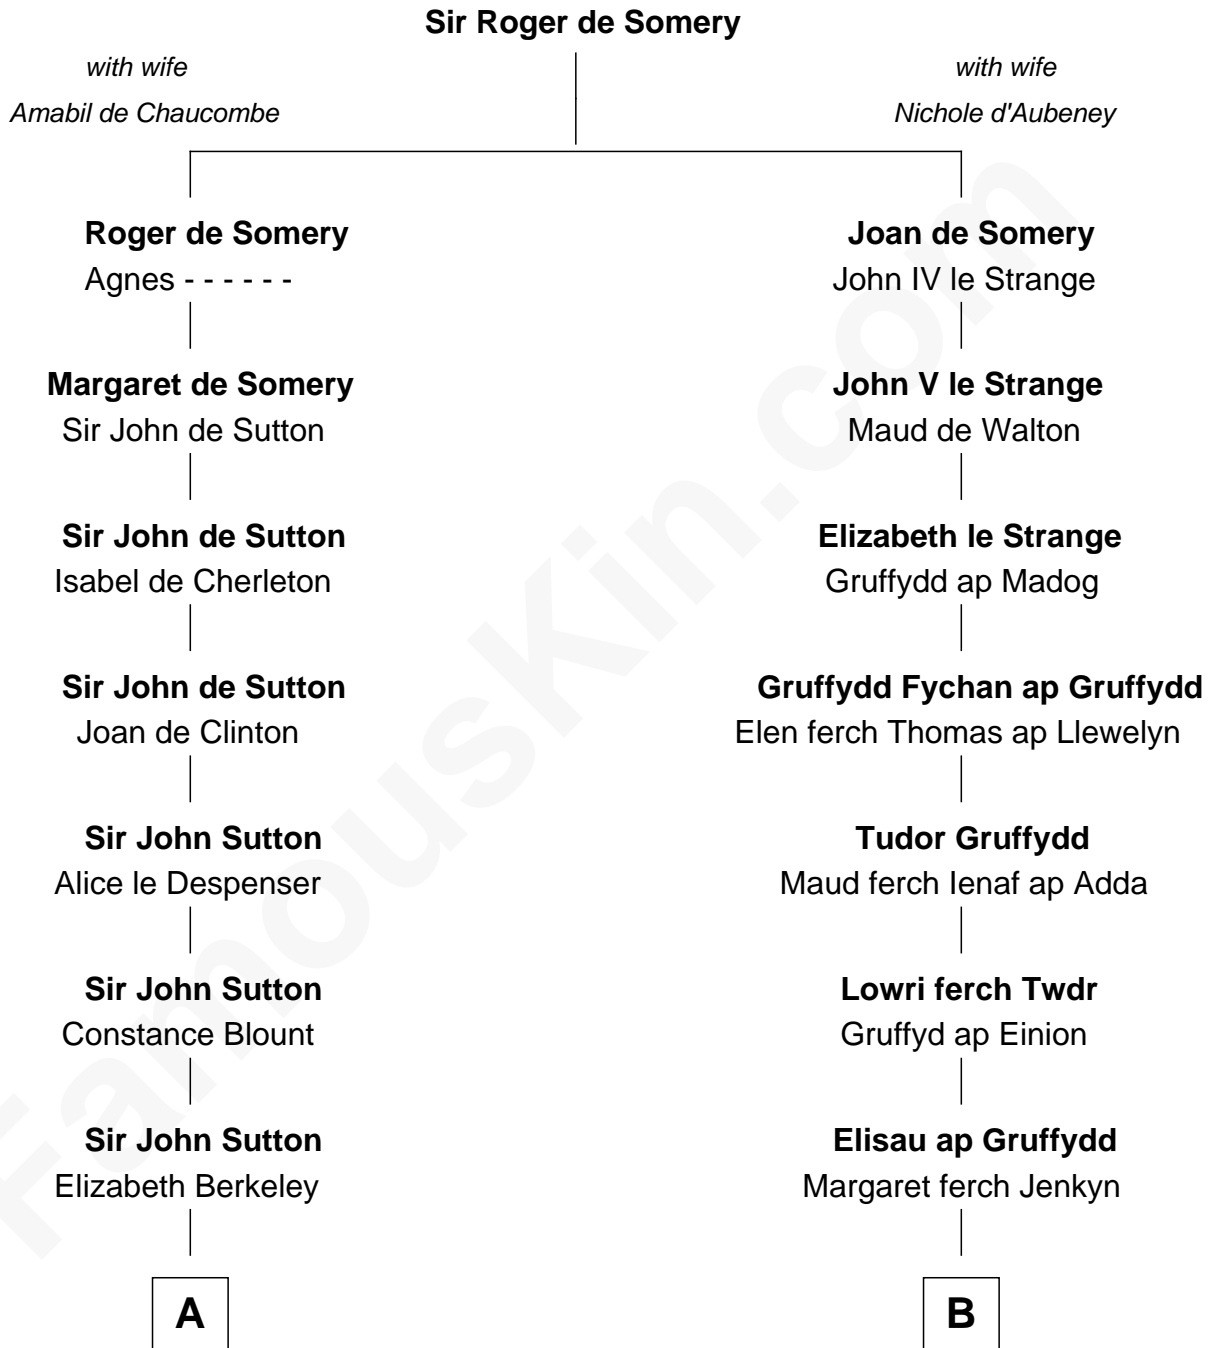

# FamousKin.com Relationship Chart of

**Melvyn Douglas**

*Movie Actor*

20th cousin of

**Ernest Hemingway**

*Author of The Sun Also Rises*

**C**

**Erskine Douglas**

Sophia Garrett

**Emma Jane Douglas**

Col. George Taliaferro Shackelford

**Lena Priscilla Shackelford**

Edouard Gregory Hesselberg

**Melvyn Douglas**

*Movie Actor*

**D**

**Allen Hemingway**

Harriet Louisa Tyler

**Anson Tyler Hemingway**

Adelaide Edmonds

**Clarence Edmonds Hemingway**

Grace H. Hall

**Ernest Hemingway**

*Author of The Sun Also Rises*