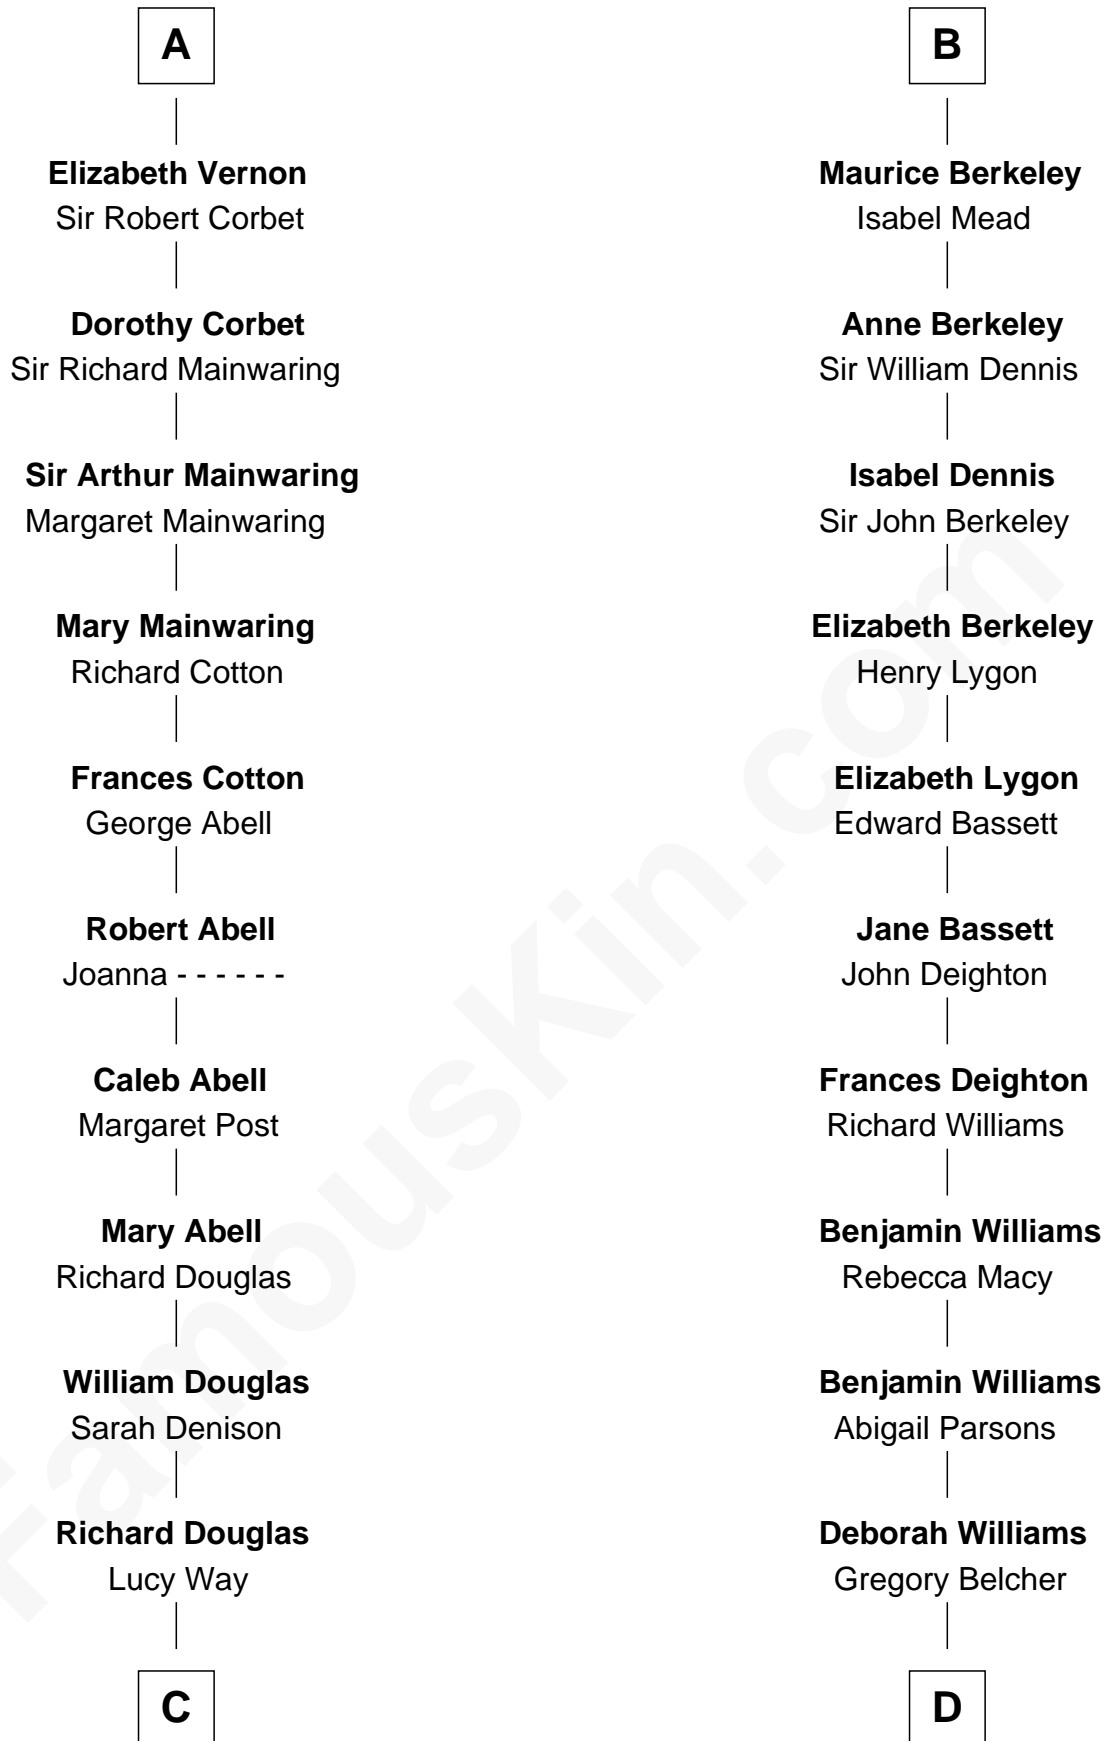

**FamousKin.com**  
**Relationship Chart of**  
**Melvyn Douglas**  
*Movie Actor*

20th cousin 1 time removed of  
**General Douglas MacArthur**  
*U.S. Army - World War II*

**C**

**Erskine Douglas**

Sophia Garrett

**Emma Jane Douglas**

Col. George Taliaferro Shackelford

**Lena Priscilla Shackelford**

Edouard Gregory Hesselberg

**Melvyn Douglas**

*Movie Actor*

**D**

**Benjamin Belcher**

Sarah Barney

**Benjamin Barney Belcher**

Olive - - - - -

**Aurelia Belcher**

Arthur MacArthur

**Gen. Arthur MacArthur**

Mary Pinckney Hardy

**General Douglas MacArthur**