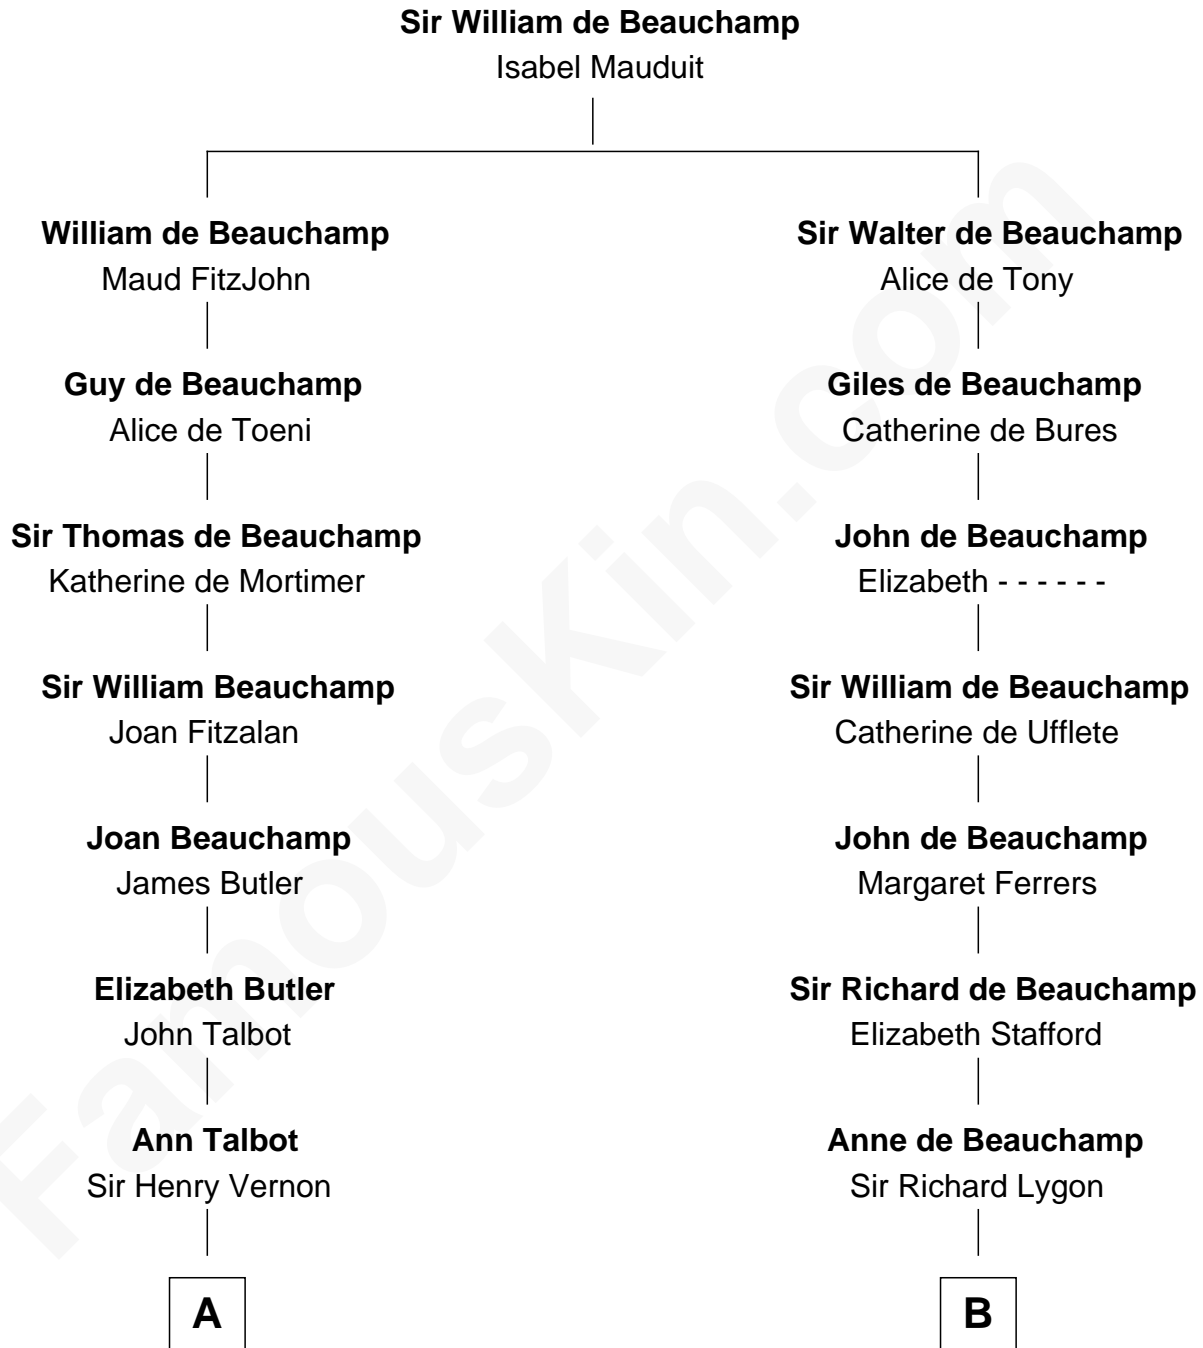

FamousKin.com
Relationship Chart of
Melvyn Douglas
Movie Actor

19th cousin 1 time removed of
General Douglas MacArthur
U.S. Army - World War II

C

Erskine Douglas

Sophia Garrett

Emma Jane Douglas

Col. George Taliaferro Shackelford

Lena Priscilla Shackelford

Edouard Gregory Hesselberg

Melvyn Douglas

Movie Actor

D

Aurelia Belcher

Arthur MacArthur

Gen. Arthur MacArthur

Mary Pinckney Hardy

General Douglas MacArthur

U.S. Army - World War II

FamousKin.com