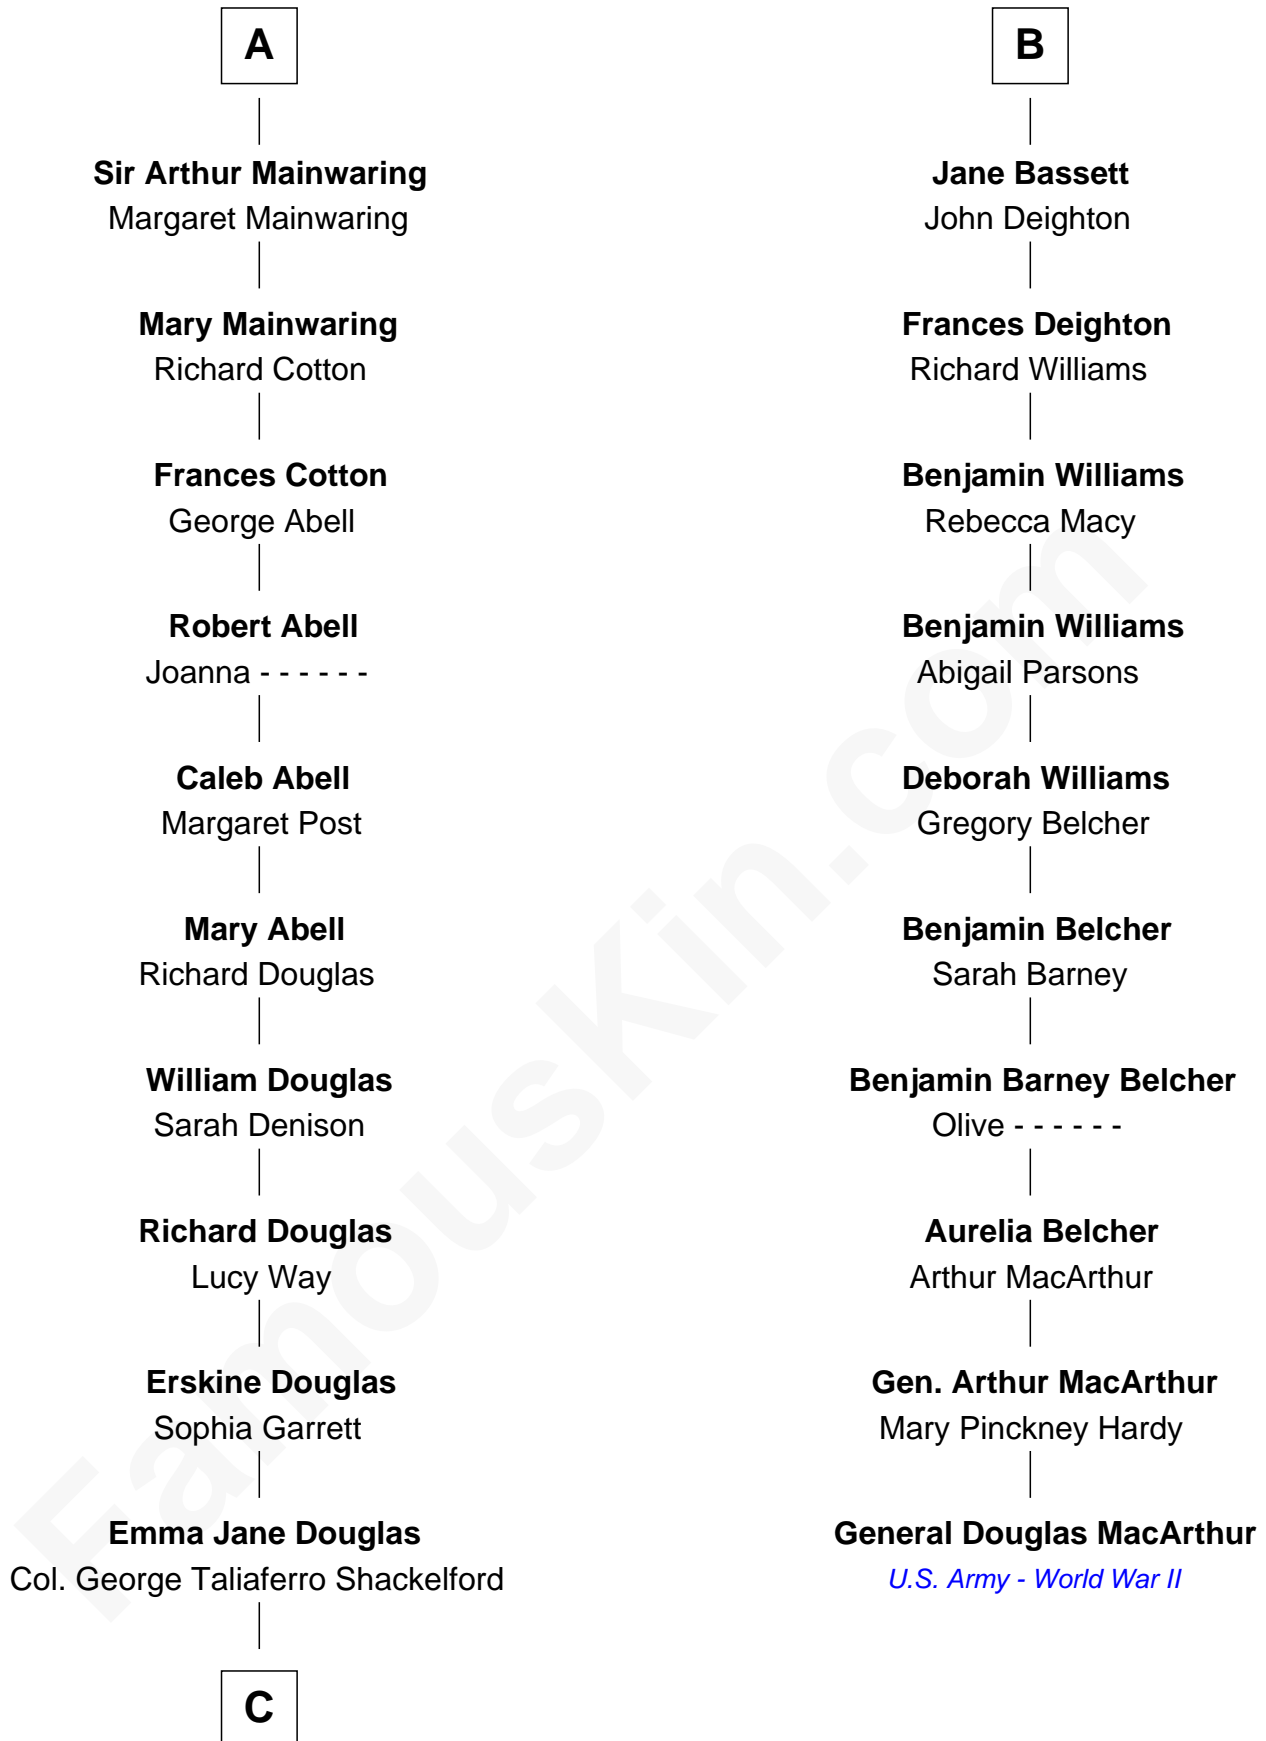

FamousKin.com
Relationship Chart of
Melvyn Douglas
Movie Actor

16th cousin 2 times removed of
General Douglas MacArthur
U.S. Army - World War II

C

Lena Priscilla Shackelford
Edouard Gregory Hesselberg

Melvyn Douglas
Movie Actor