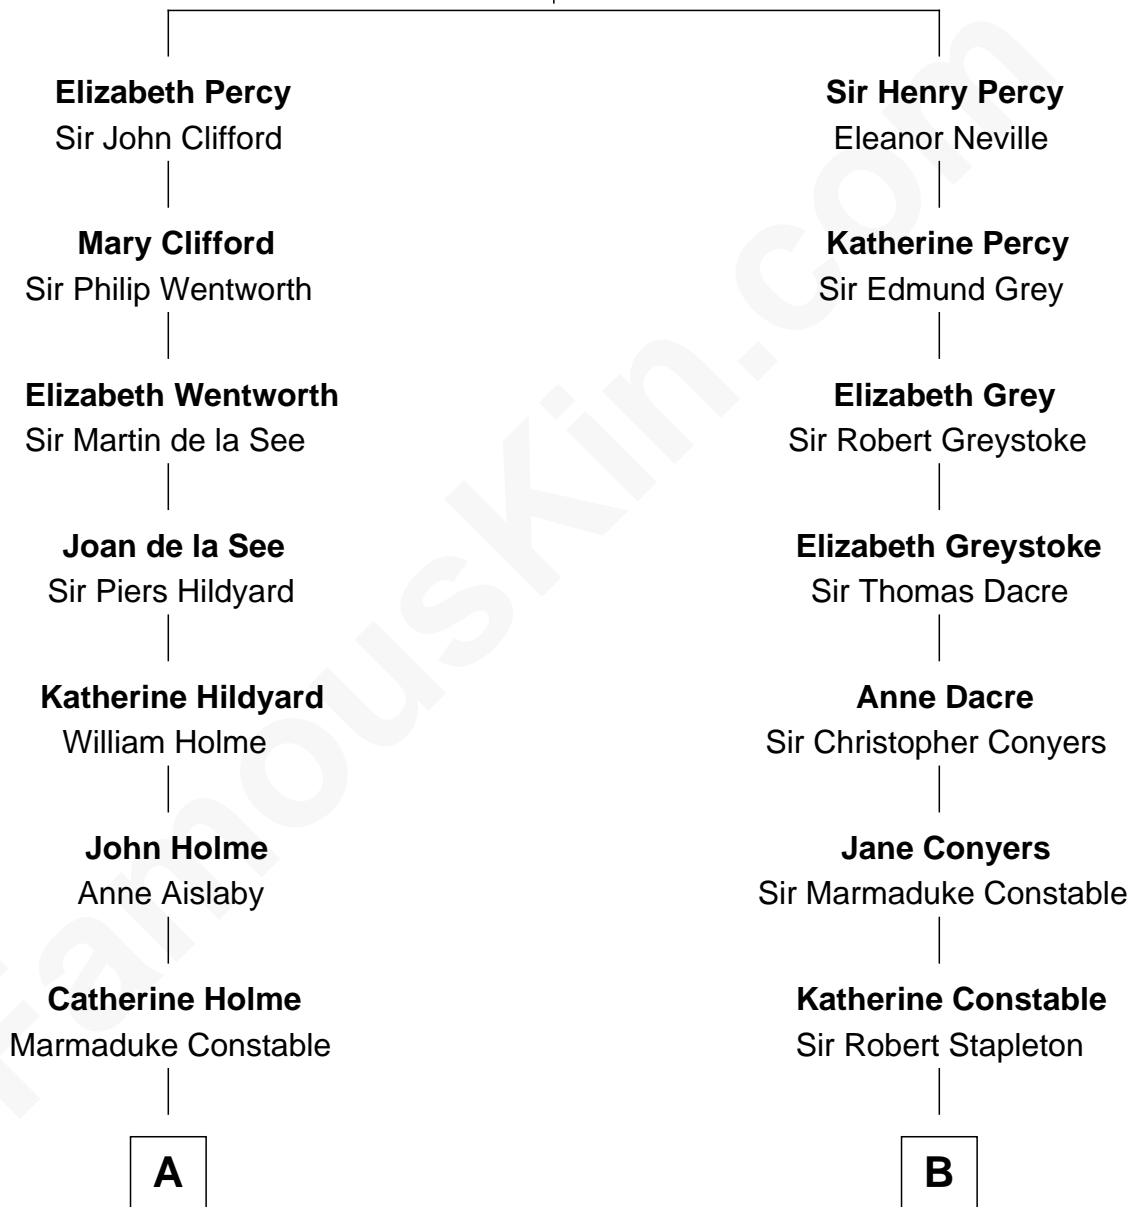

# FamousKin.com Relationship Chart of

**Melvyn Douglas**

*Movie Actor*

18th cousin 1 time removed of

**Anne Heche**

*TV and Movie Actress*

**Sir Henry Percy**  
Elizabeth Mortimer

**C**

**Lena Priscilla Shackelford**  
Edouard Gregory Hesselberg

**Melvyn Douglas**  
*Movie Actor*

**D**

**Marietta Susan Tukey**  
Richard Carleton Prickett

**Nancy Abigail Prickett**  
Donald Joe Heche

**Anne Heche**  
*TV and Movie Actress*