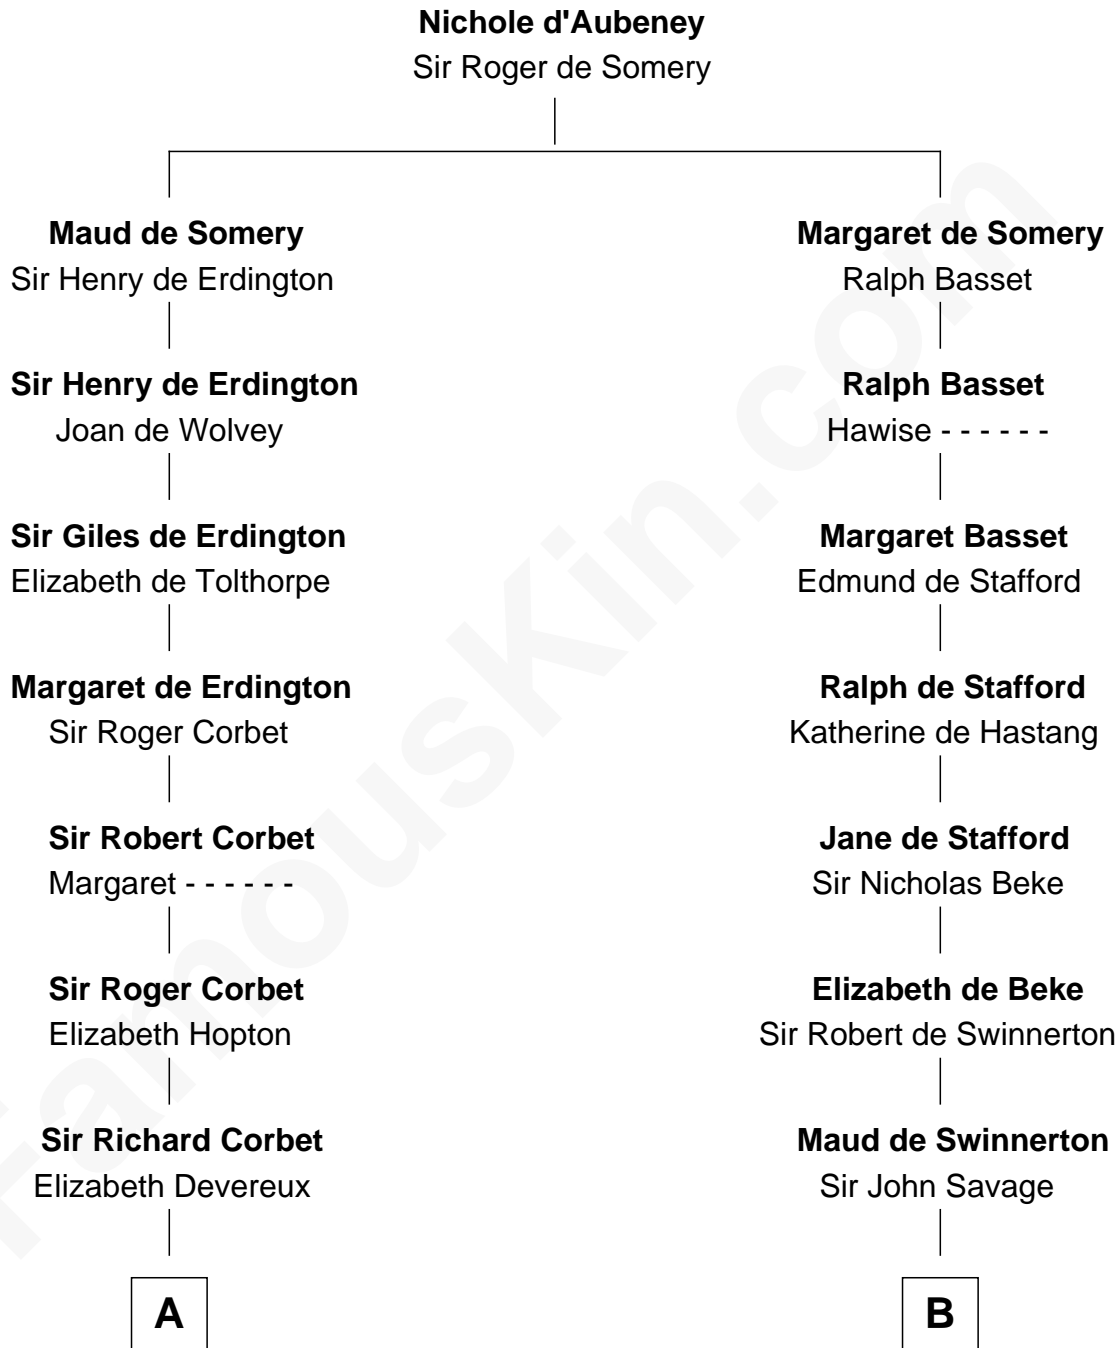

**FamousKin.com**  
**Relationship Chart of**  
**Melvyn Douglas**  
*Movie Actor*

**18th cousin 2 times removed of**  
**Isaac Tichenor**  
*3rd and 5th Governor of Vermont*

**C**

**Erskine Douglas**

Sophia Garrett

**Emma Jane Douglas**

Col. George Taliaferro Shackelford

**Lena Priscilla Shackelford**

Edouard Gregory Hesselberg

**Melvyn Douglas**

*Movie Actor*

**D**

**Daniel Tichenor**

Susanna Guerin

**Isaac Tichenor**

*3rd and 5th Governor of Vermont*

FamousKin.com