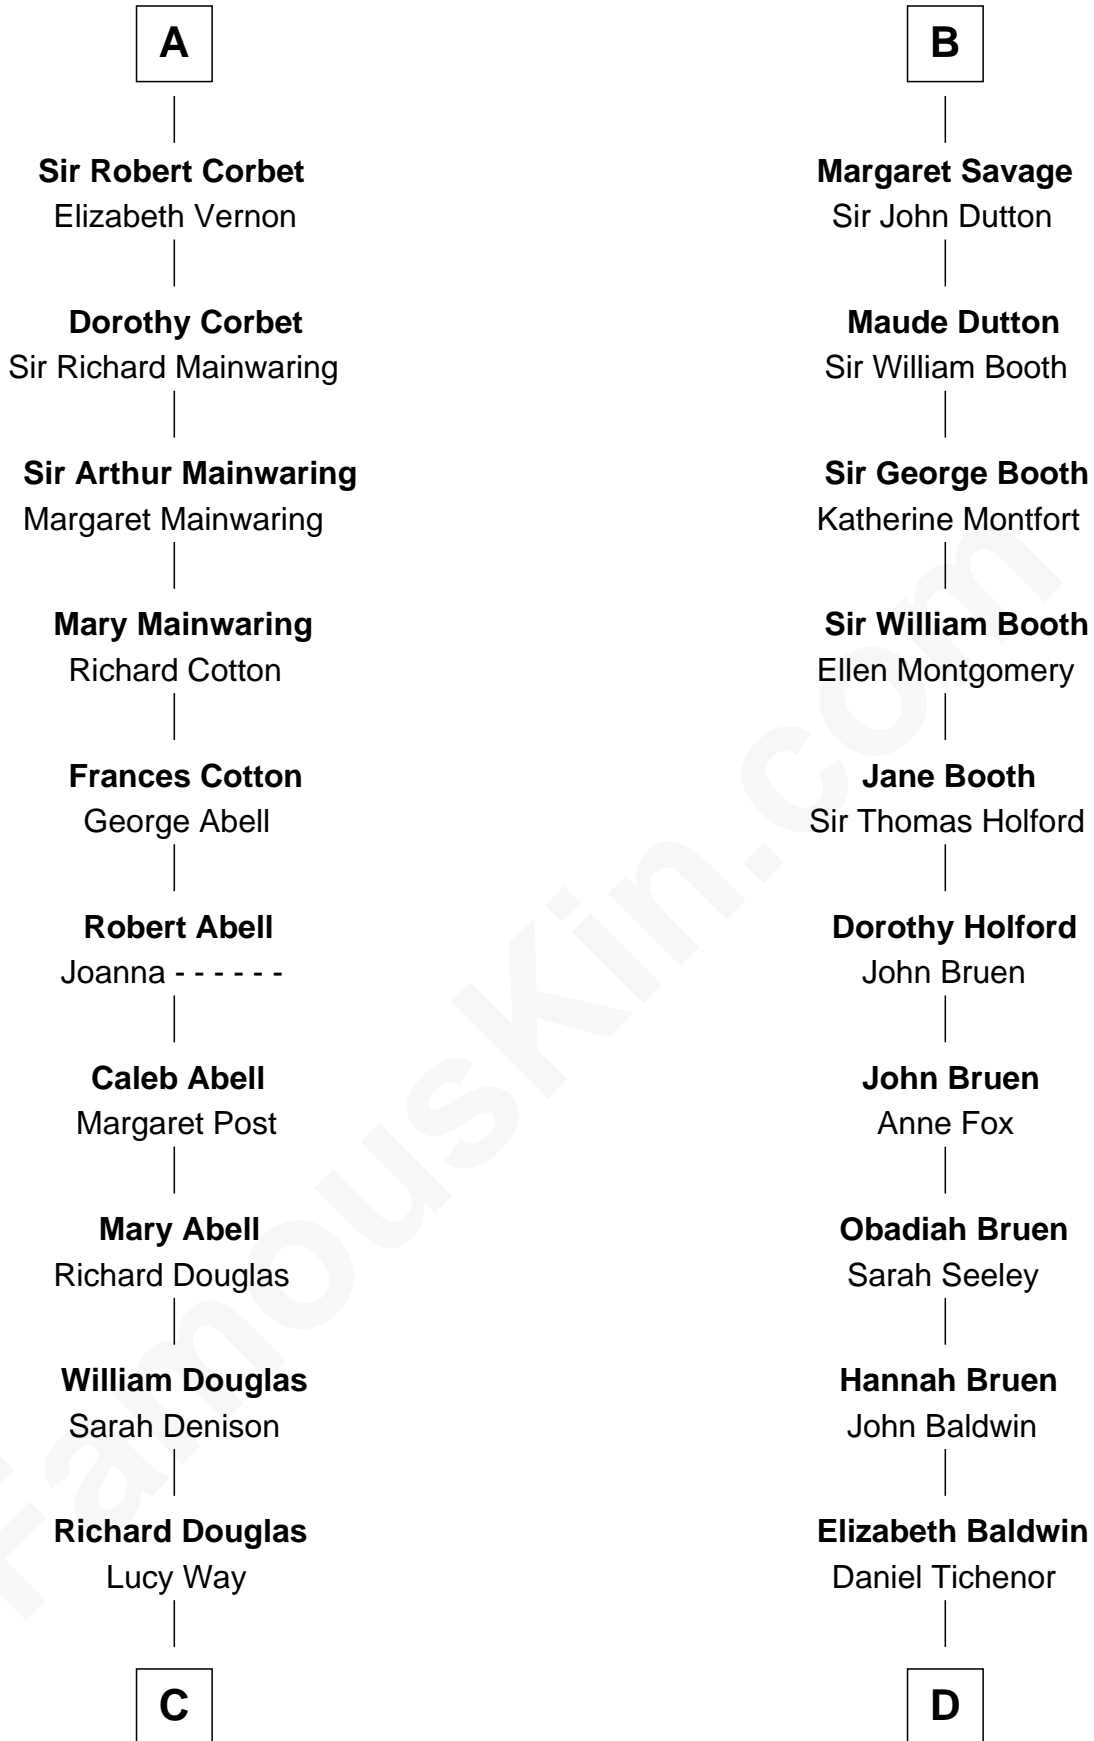

**FamousKin.com**  
**Relationship Chart of**  
**Melvyn Douglas**  
*Movie Actor*

**18th cousin 2 times removed of**  
**Isaac Tichenor**  
*3rd and 5th Governor of Vermont*

**C**

**Erskine Douglas**

Sophia Garrett

**Emma Jane Douglas**

Col. George Taliaferro Shackelford

**Lena Priscilla Shackelford**

Edouard Gregory Hesselberg

**Melvyn Douglas**

*Movie Actor*

**D**

**Daniel Tichenor**

Susanna Guerin

**Isaac Tichenor**

*3rd and 5th Governor of Vermont*

FamousKin.com