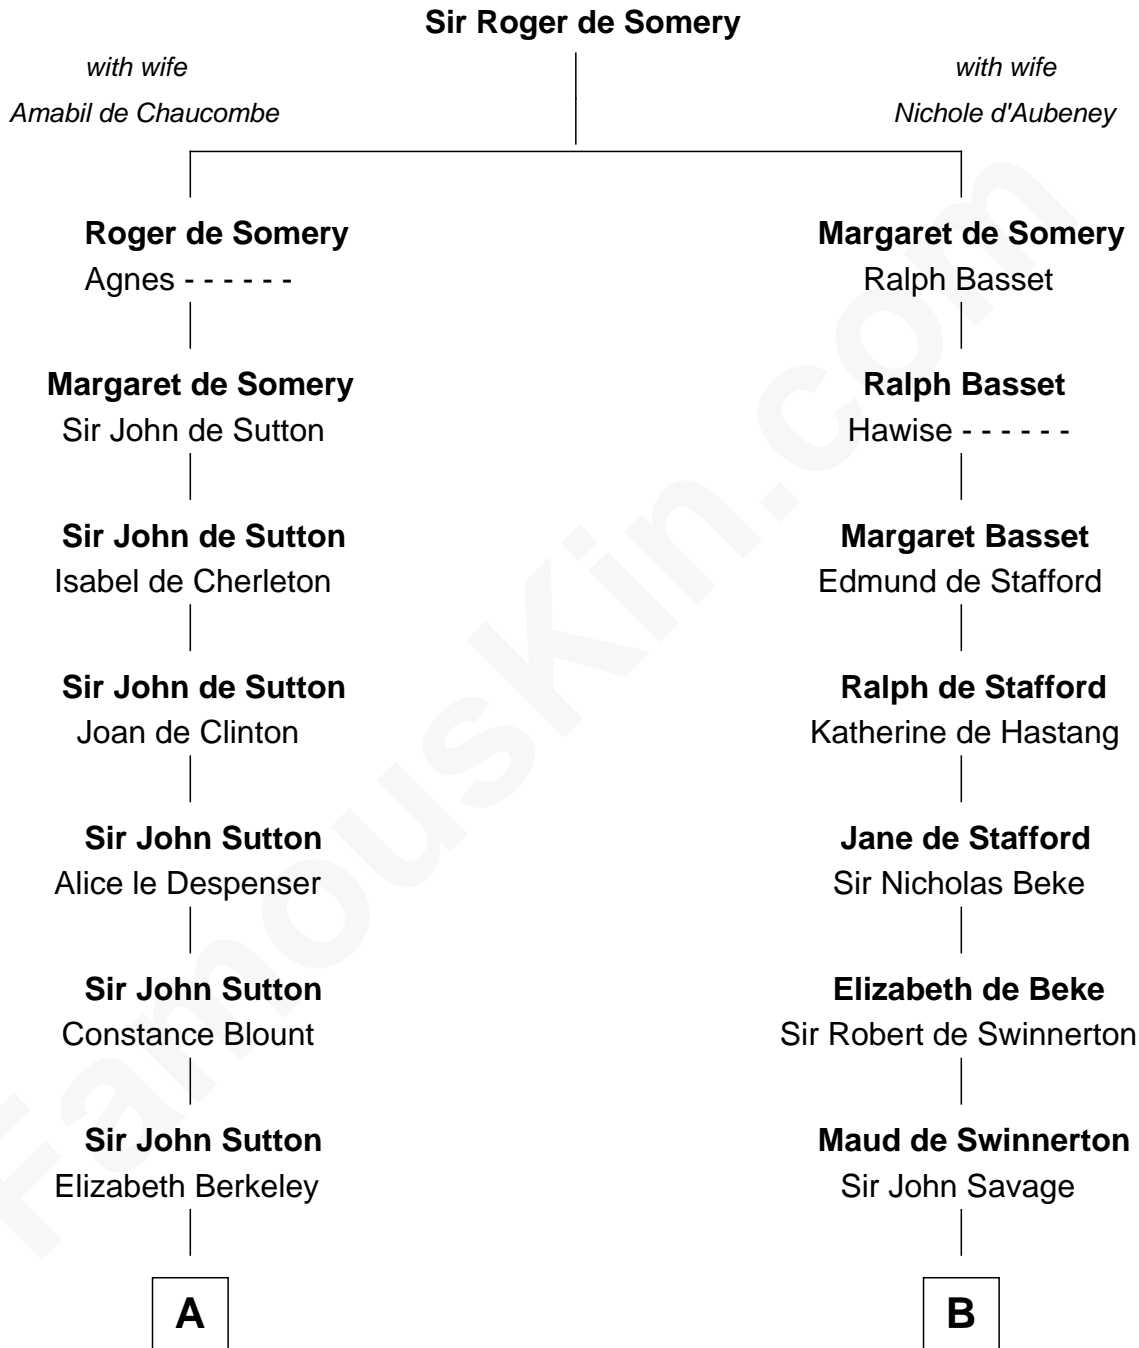

**FamousKin.com**  
**Relationship Chart of**  
**Melvyn Douglas**  
*Movie Actor*

**18th cousin 2 times removed of**  
**Isaac Tichenor**  
*3rd and 5th Governor of Vermont*

**C**

**Erskine Douglas**

Sophia Garrett

**Emma Jane Douglas**

Col. George Taliaferro Shackelford

**Lena Priscilla Shackelford**

Edouard Gregory Hesselberg

**Melvyn Douglas**

*Movie Actor*

**D**

**Daniel Tichenor**

Susanna Guerin

**Isaac Tichenor**

*3rd and 5th Governor of Vermont*

FamousKin.com