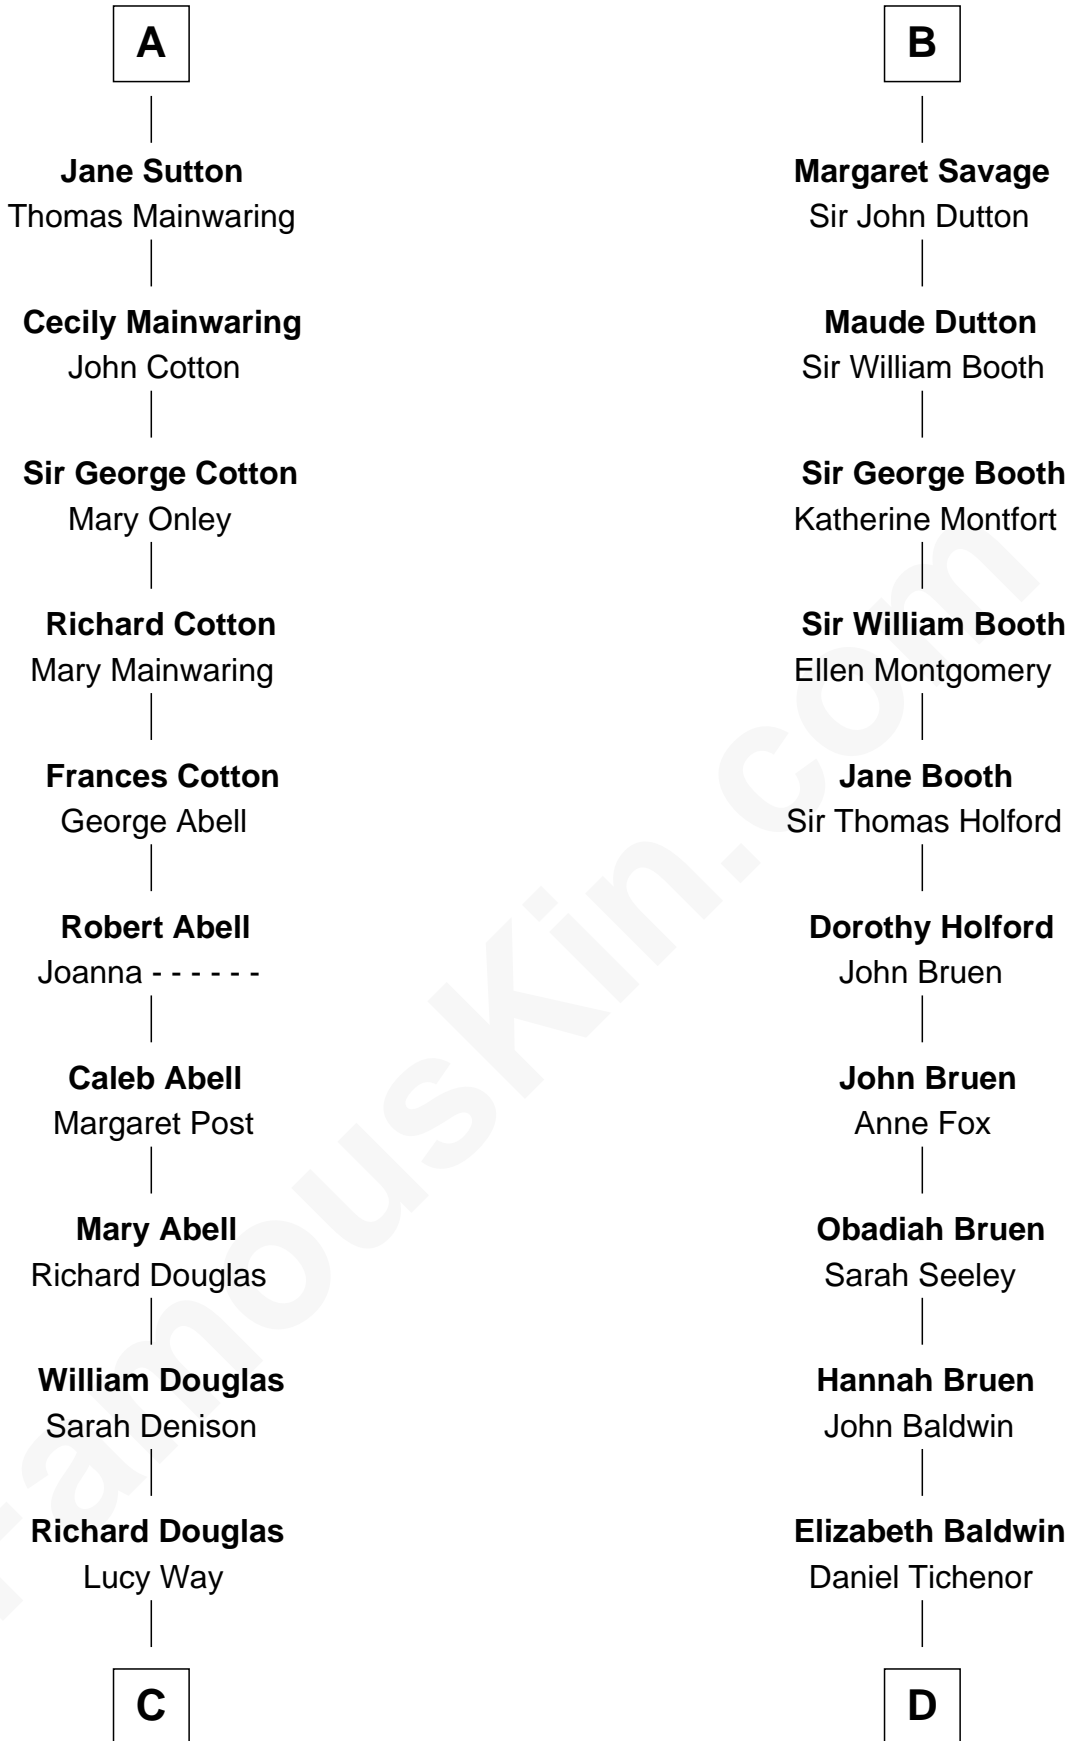

**FamousKin.com**  
**Relationship Chart of**  
**Melvyn Douglas**  
*Movie Actor*

**18th cousin 2 times removed of**  
**Isaac Tichenor**  
*3rd and 5th Governor of Vermont*

**C**

**Erskine Douglas**

Sophia Garrett

**Emma Jane Douglas**

Col. George Taliaferro Shackelford

**Lena Priscilla Shackelford**

Edouard Gregory Hesselberg

**Melvyn Douglas**

*Movie Actor*

**D**

**Daniel Tichenor**

Susanna Guerin

**Isaac Tichenor**

*3rd and 5th Governor of Vermont*

FamousKin.com