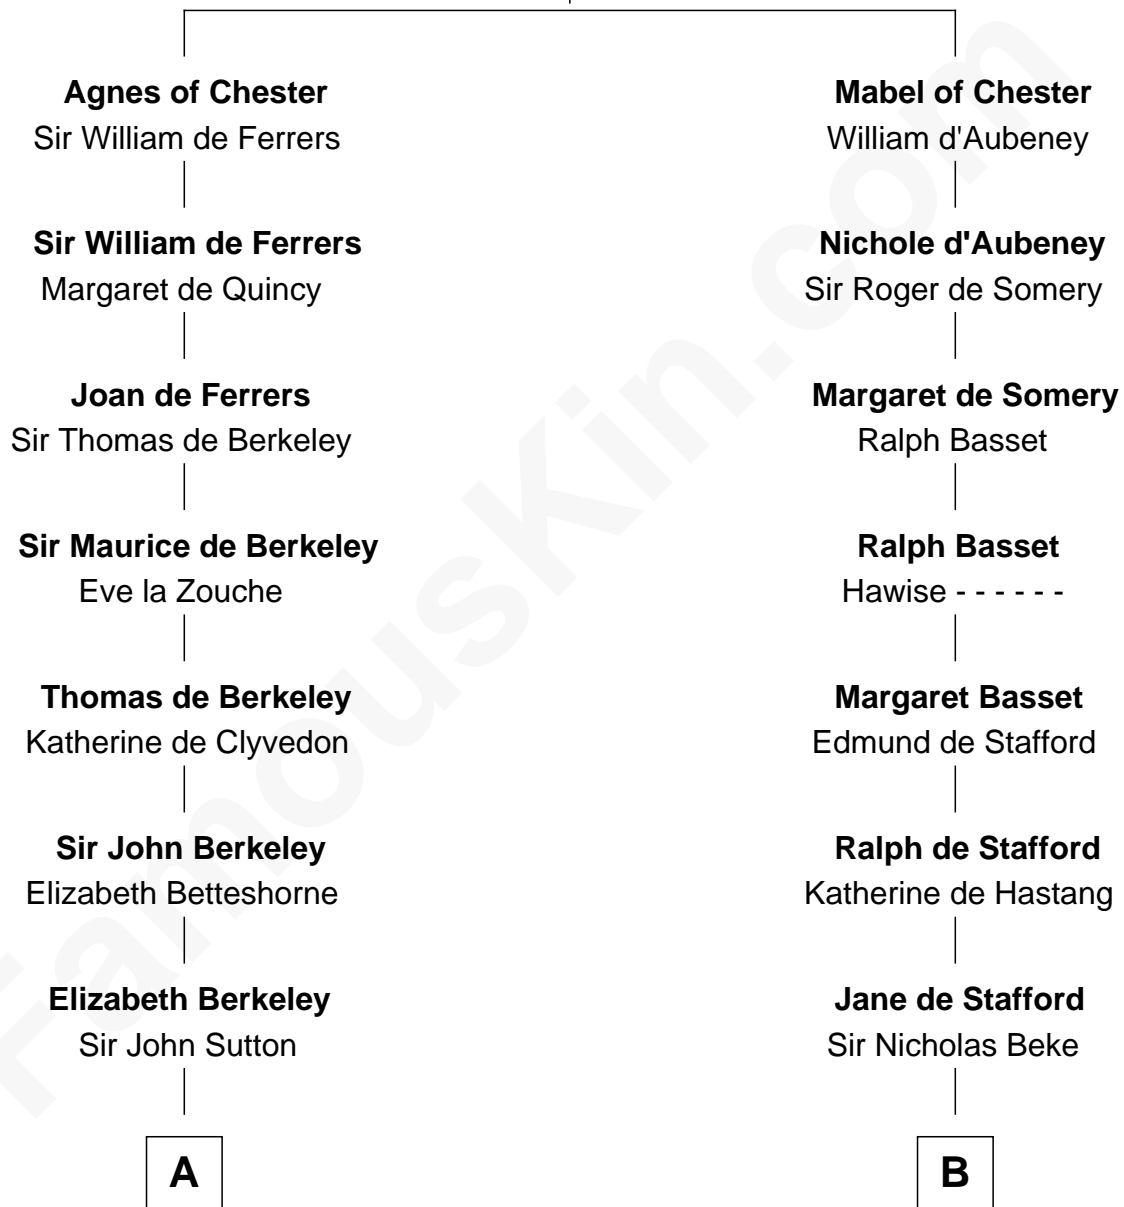

FamousKin.com Relationship Chart of

Melvyn Douglas

Movie Actor

20th cousin of

Isaac Tichenor

3rd and 5th Governor of Vermont

Hugh de Kevelioc
Bertrade de Montfort

C

Erskine Douglas

Sophia Garrett

Emma Jane Douglas

Col. George Taliaferro Shackelford

Lena Priscilla Shackelford

Edouard Gregory Hesselberg

Melvyn Douglas

Movie Actor