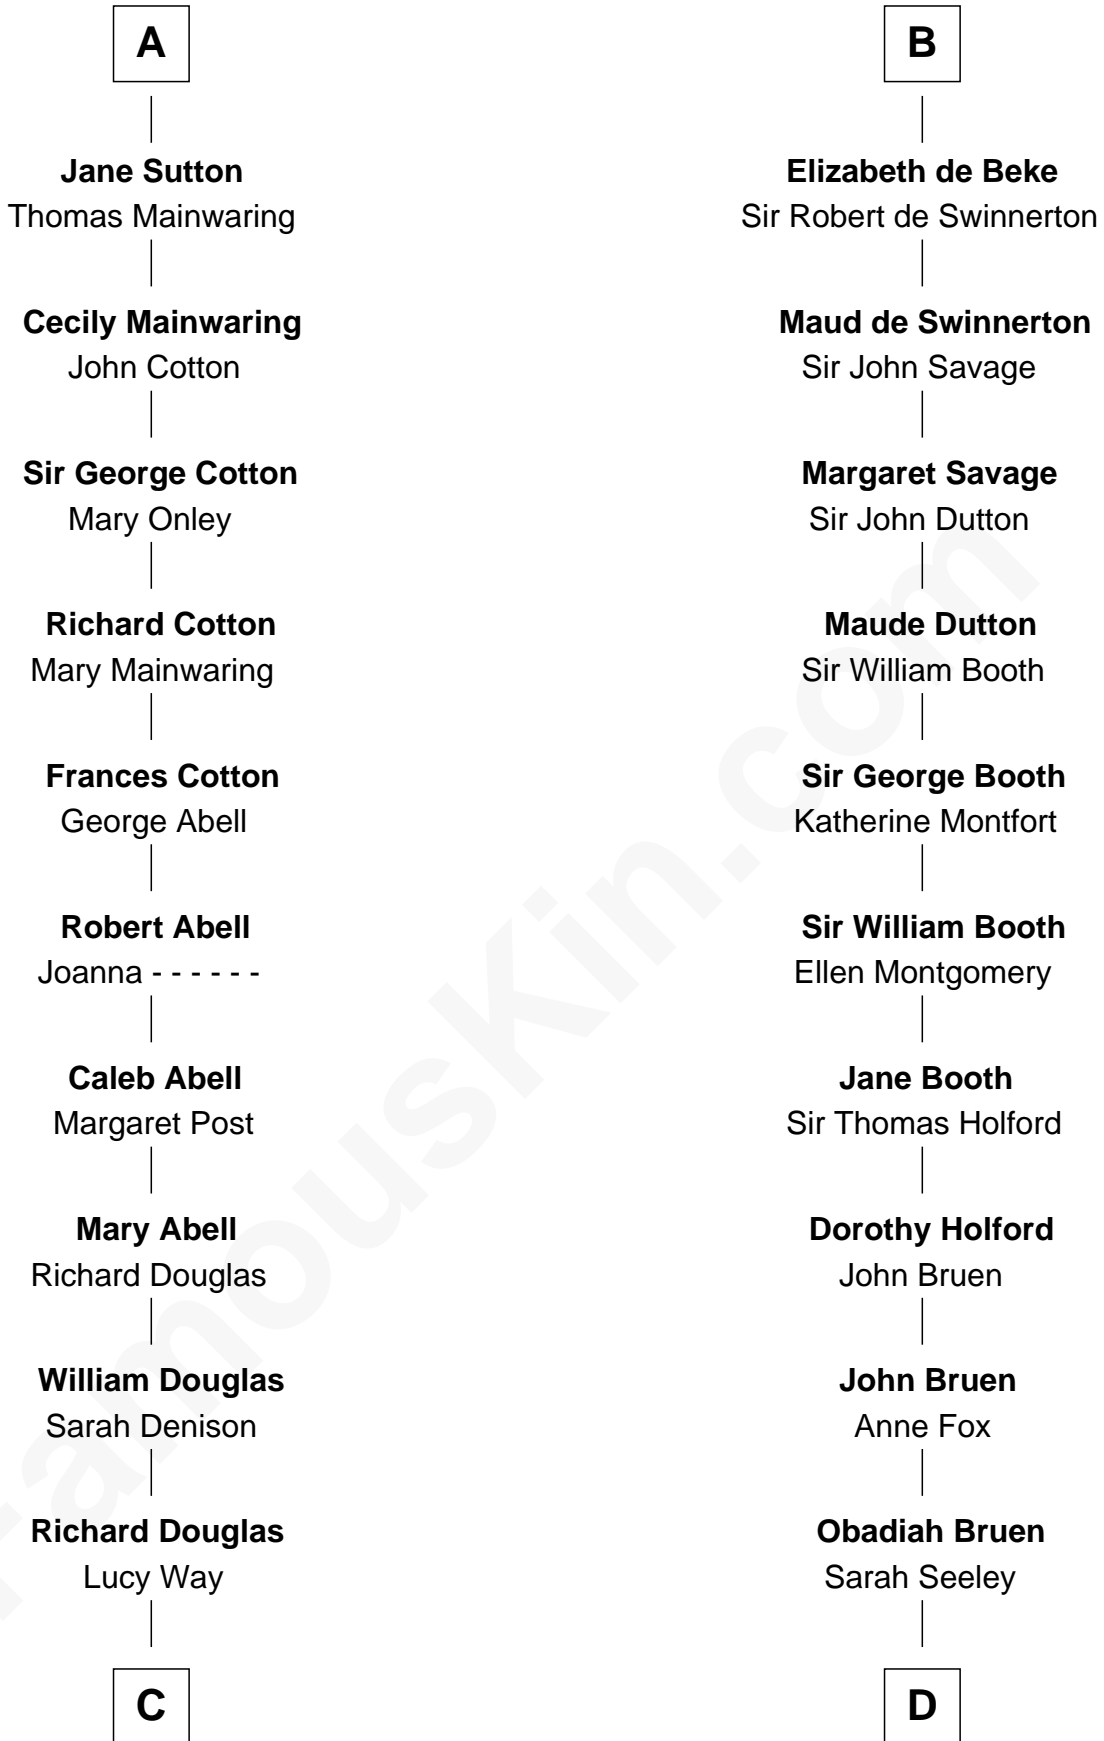

FamousKin.com Relationship Chart of

Melvyn Douglas

Movie Actor

20th cousin of

Isaac Tichenor

3rd and 5th Governor of Vermont

Hugh de Kevelioc
Bertrade de Montfort

C

Erskine Douglas

Sophia Garrett

Emma Jane Douglas

Col. George Taliaferro Shackelford

Lena Priscilla Shackelford

Edouard Gregory Hesselberg

Melvyn Douglas

Movie Actor