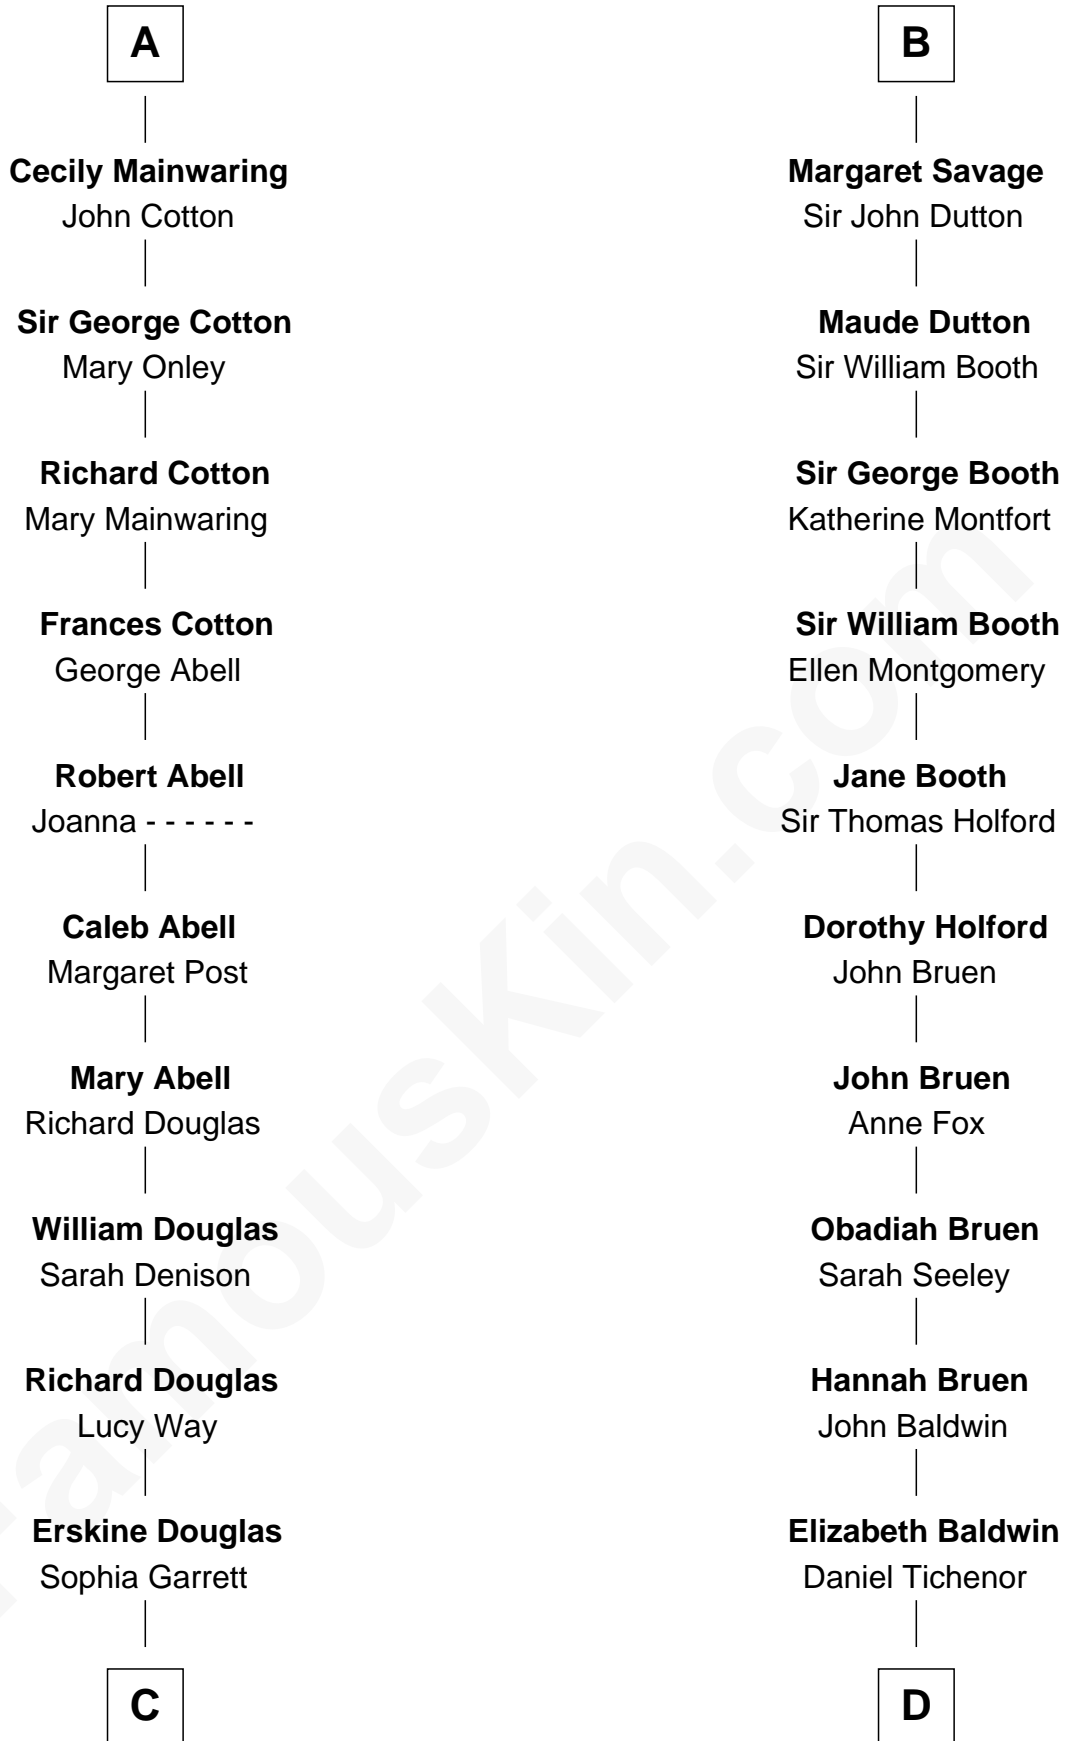

FamousKin.com

Relationship Chart of

Melvyn Douglas

Movie Actor

18th cousin 1 time removed of

Isaac Tichenor

3rd and 5th Governor of Vermont

C

Emma Jane Douglas
Col. George Taliaferro Shackelford

Lena Priscilla Shackelford
Edouard Gregory Hesselberg

Melvyn Douglas
Movie Actor

D

Daniel Tichenor
Susanna Guerin

Isaac Tichenor
3rd and 5th Governor of Vermont