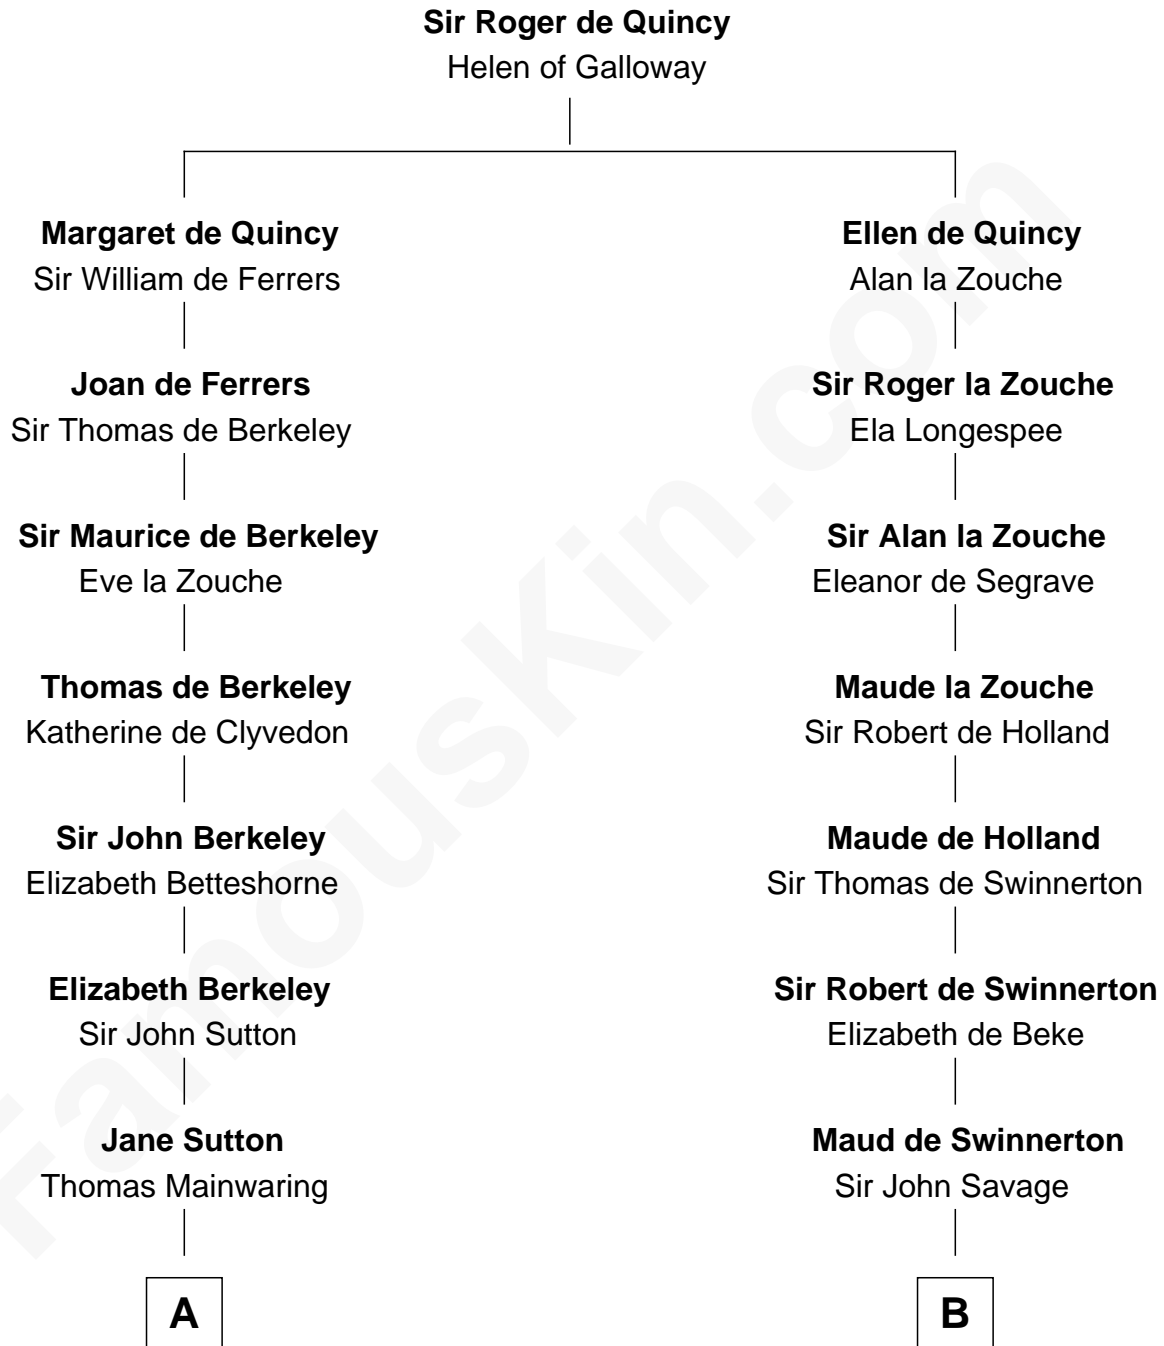

FamousKin.com

Relationship Chart of

Melvyn Douglas

Movie Actor

18th cousin 1 time removed of

Isaac Tichenor

3rd and 5th Governor of Vermont

C

Emma Jane Douglas
Col. George Taliaferro Shackelford

Lena Priscilla Shackelford
Edouard Gregory Hesselberg

Melvyn Douglas
Movie Actor

D

Daniel Tichenor
Susanna Guerin

Isaac Tichenor
3rd and 5th Governor of Vermont