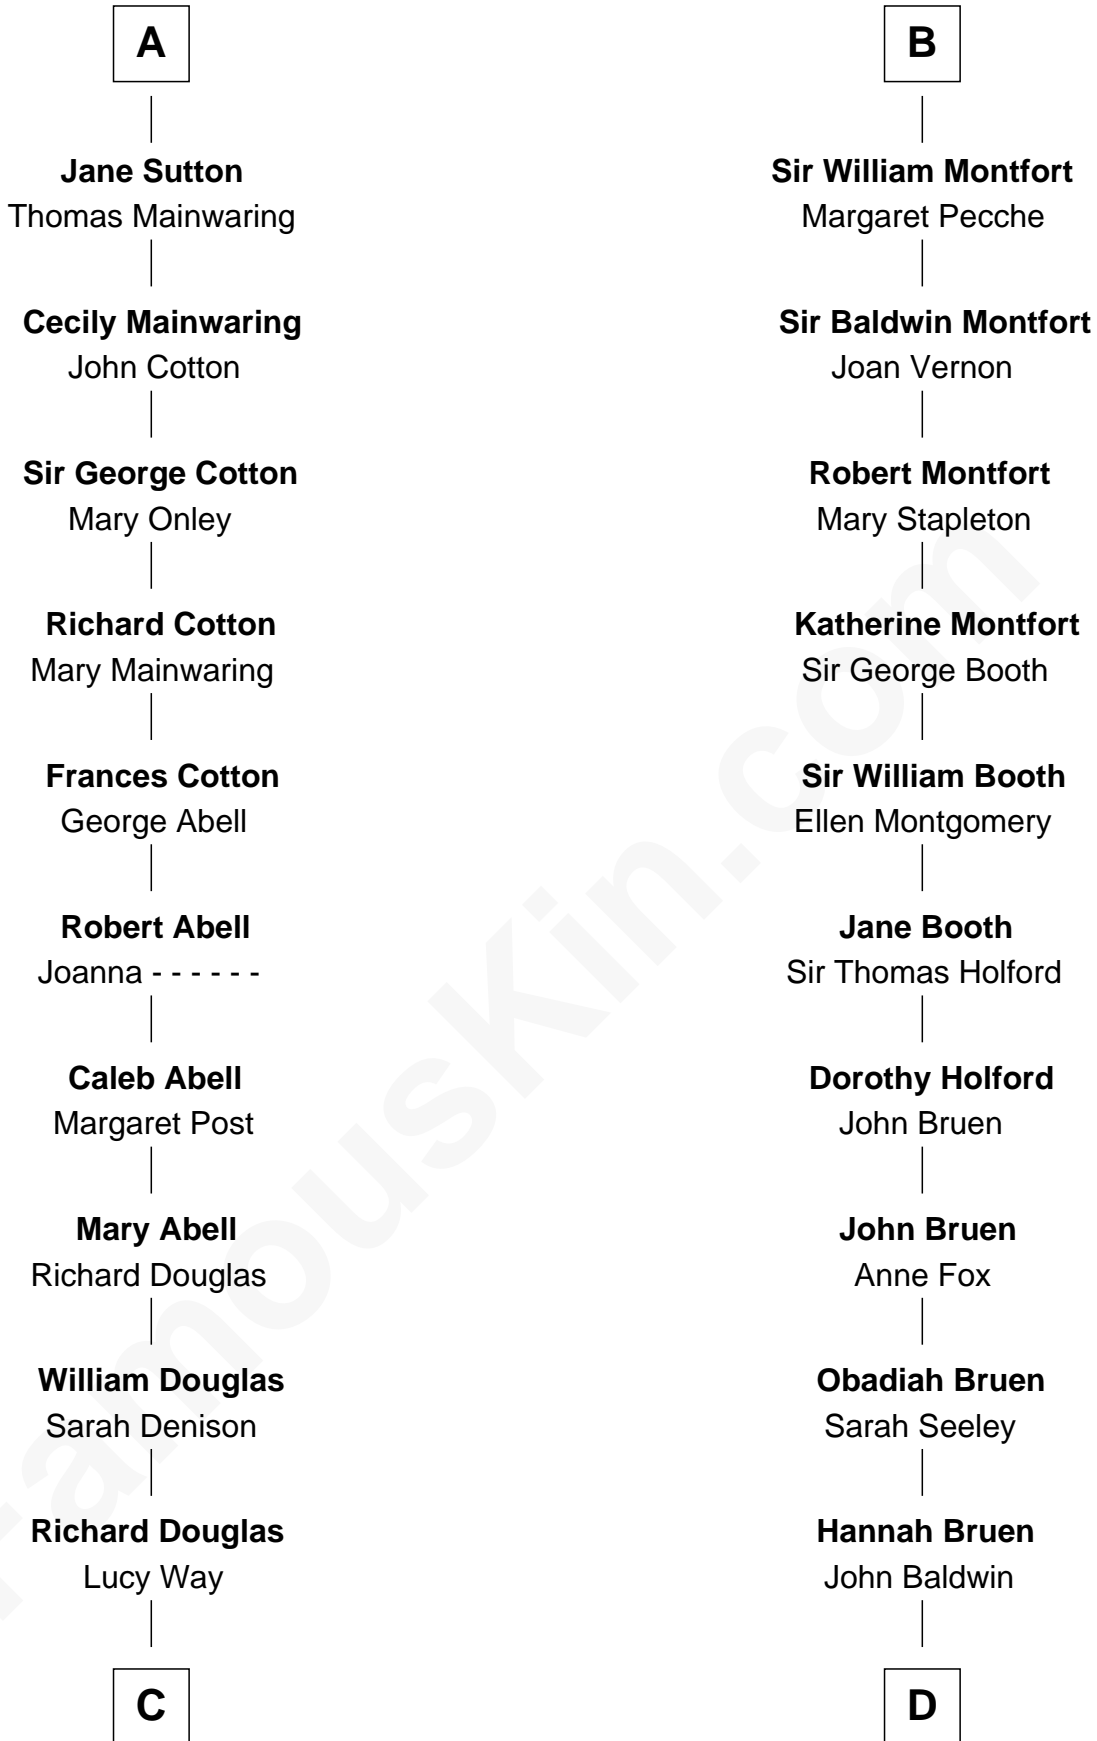

FamousKin.com Relationship Chart of

Melvyn Douglas

Movie Actor

19th cousin 1 time removed of

Isaac Tichenor

3rd and 5th Governor of Vermont

Sir William Marshal

Isabel de Clare

C

Erskine Douglas

Sophia Garrett

Emma Jane Douglas

Col. George Taliaferro Shackelford

Lena Priscilla Shackelford

Edouard Gregory Hesselberg

Melvyn Douglas

Movie Actor

D

Elizabeth Baldwin

Daniel Tichenor

Daniel Tichenor

Susanna Guerin

Isaac Tichenor

3rd and 5th Governor of Vermont