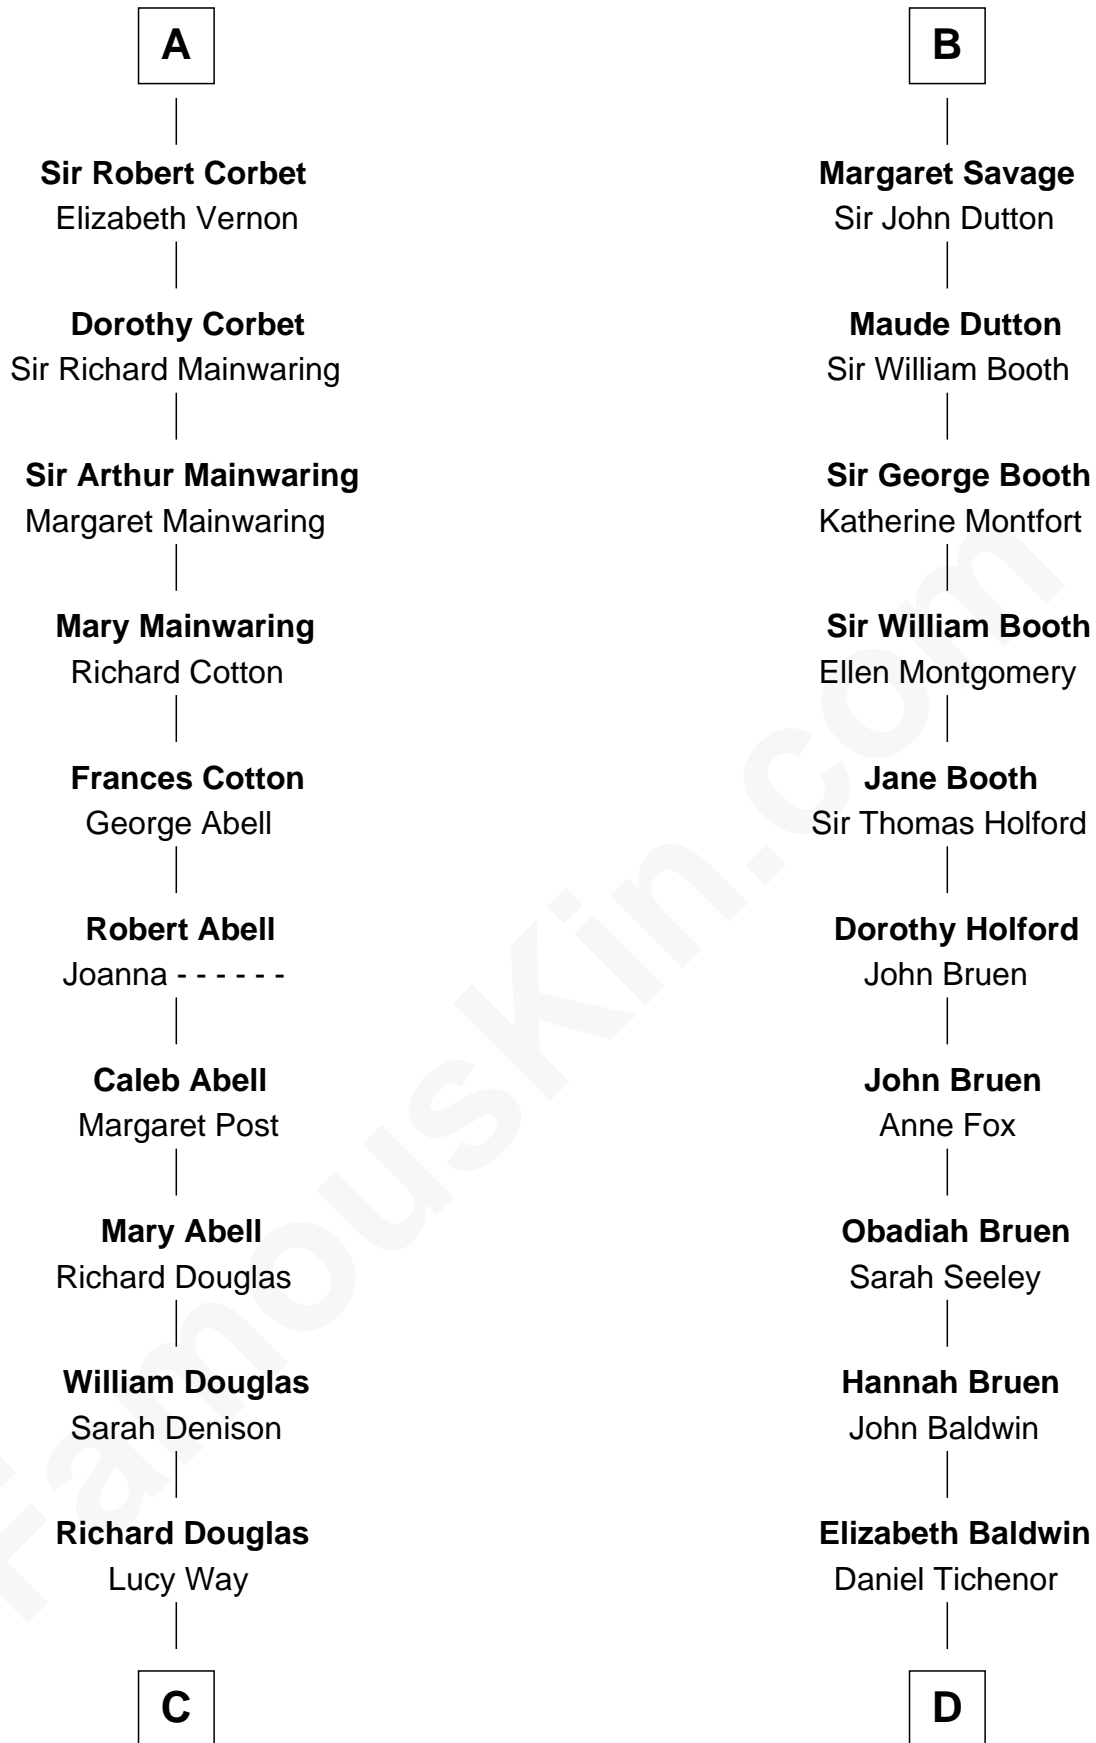

FamousKin.com Relationship Chart of

Melvyn Douglas

Movie Actor

20th cousin of

Isaac Taylor Tichenor

President of Auburn University

Nichole d'Aubenev
Sir Roger de Somery

Maud de Somery
Sir Henry de Erdington

A

Margaret de Somery
Ralph Basset

Ralph Basset
Hawise - - - - -

Margaret Basset
Edmund de Stafford

Ralph de Stafford
Katherine de Hastang

Jane de Stafford
Sir Nicholas Beke

Elizabeth de Beke
Sir Robert de Swinnerton

Maud de Swinnerton
Sir John Savage

B

C

Erskine Douglas

Sophia Garrett

Emma Jane Douglas

Col. George Taliaferro Shackelford

Lena Priscilla Shackelford