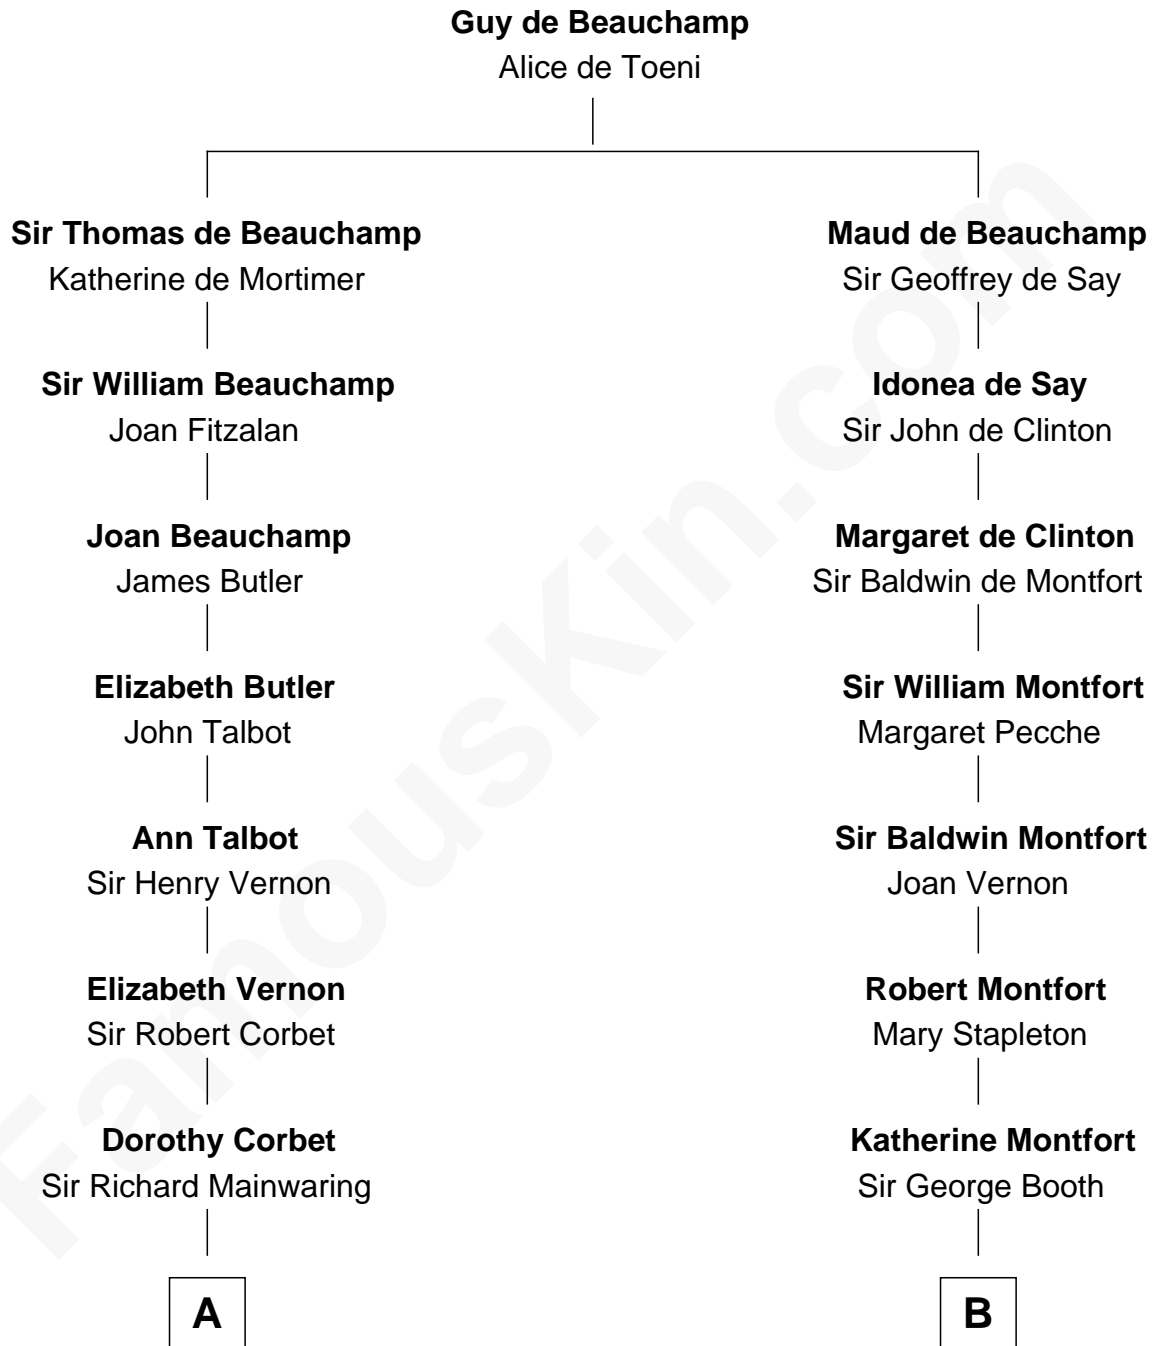

# FamousKin.com Relationship Chart of

**Melvyn Douglas**

*Movie Actor*

17th cousin 1 time removed of

**Isaac Taylor Tichenor**

*President of Auburn University*

**C**

**Lena Priscilla Shackelford**  
Edouard Gregory Hesselberg

**Melvyn Douglas**  
*Movie Actor*

FamousKin.com