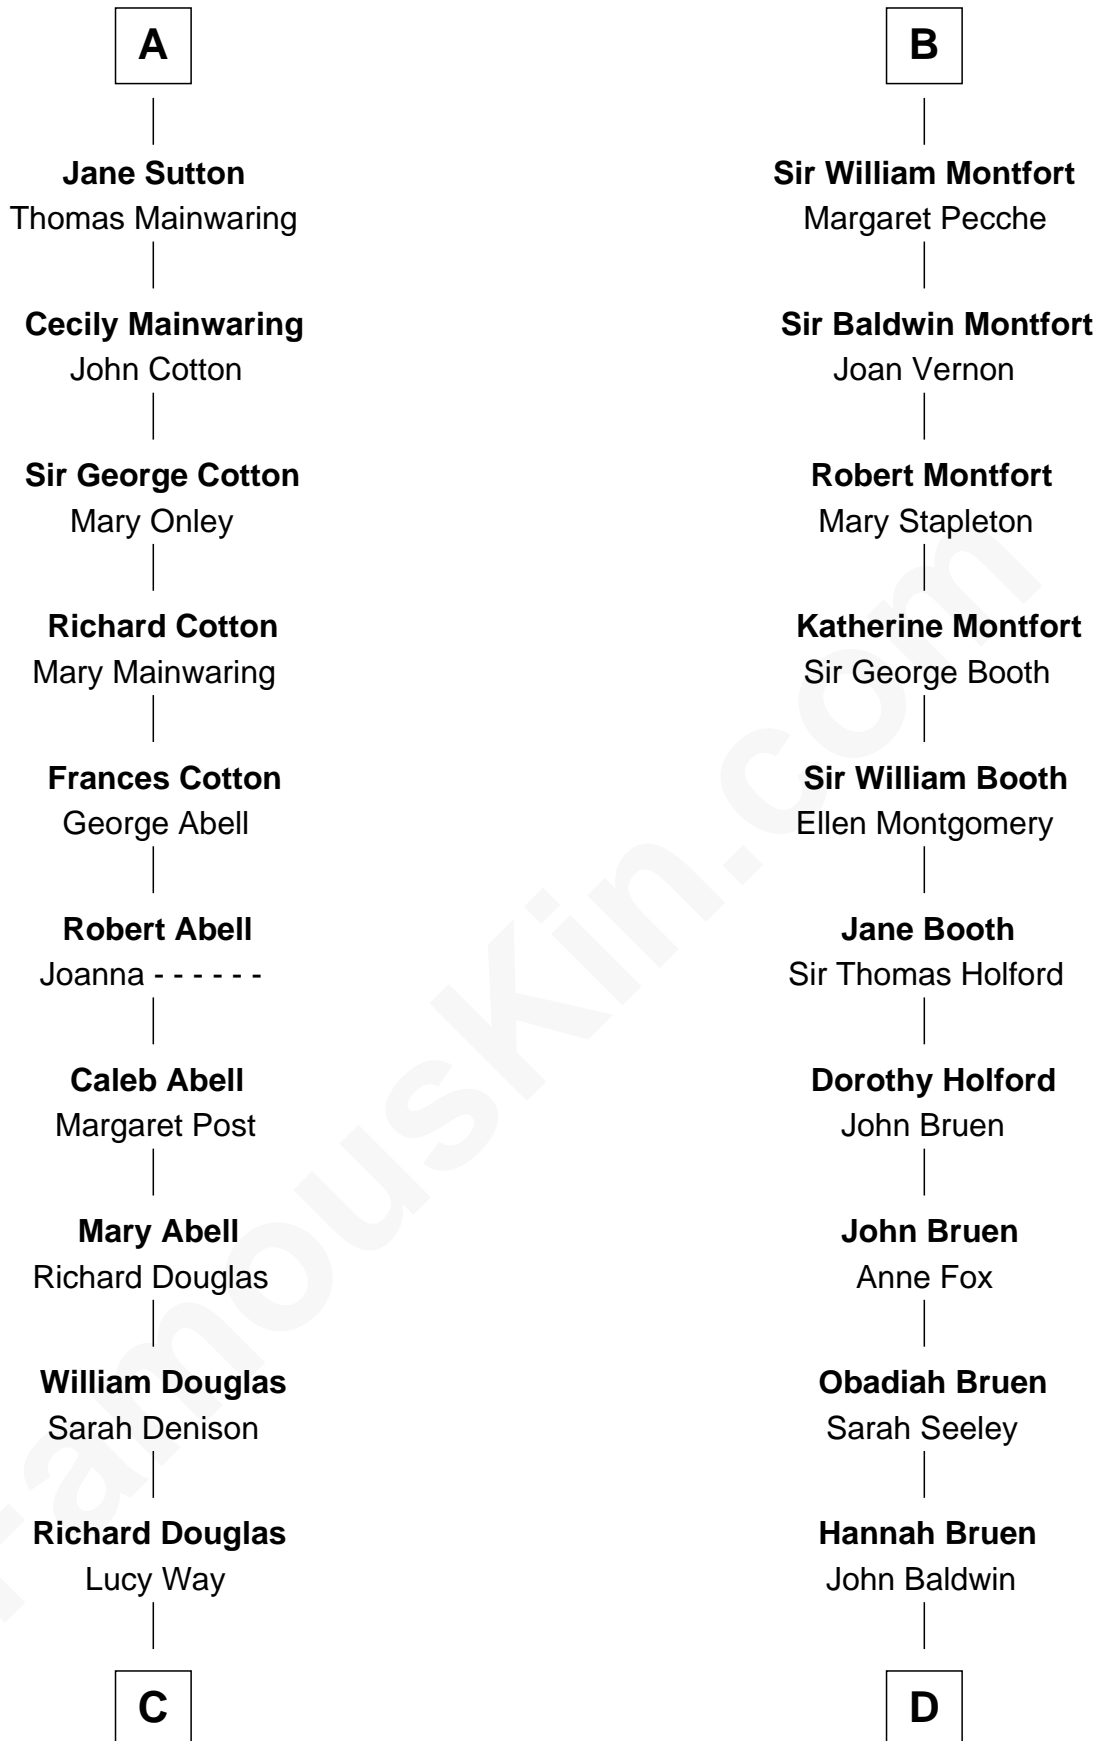

FamousKin.com
Relationship Chart of
Melvyn Douglas
Movie Actor

20th cousin 1 time removed of
Isaac Taylor Tichenor
President of Auburn University

C

Erskine Douglas

Sophia Garrett

Emma Jane Douglas

Col. George Taliaferro Shackelford

Lena Priscilla Shackelford

Edouard Gregory Hesselberg

Melvyn Douglas

Movie Actor

D

Elizabeth Baldwin

Daniel Tichenor

Joseph Tichenor

Elizabeth - - - - -

Daniel Tichenor

Anna Byram

James Tichenor

Margaret Bennett

Isaac Taylor Tichenor

President of Auburn University

FamousKin.com