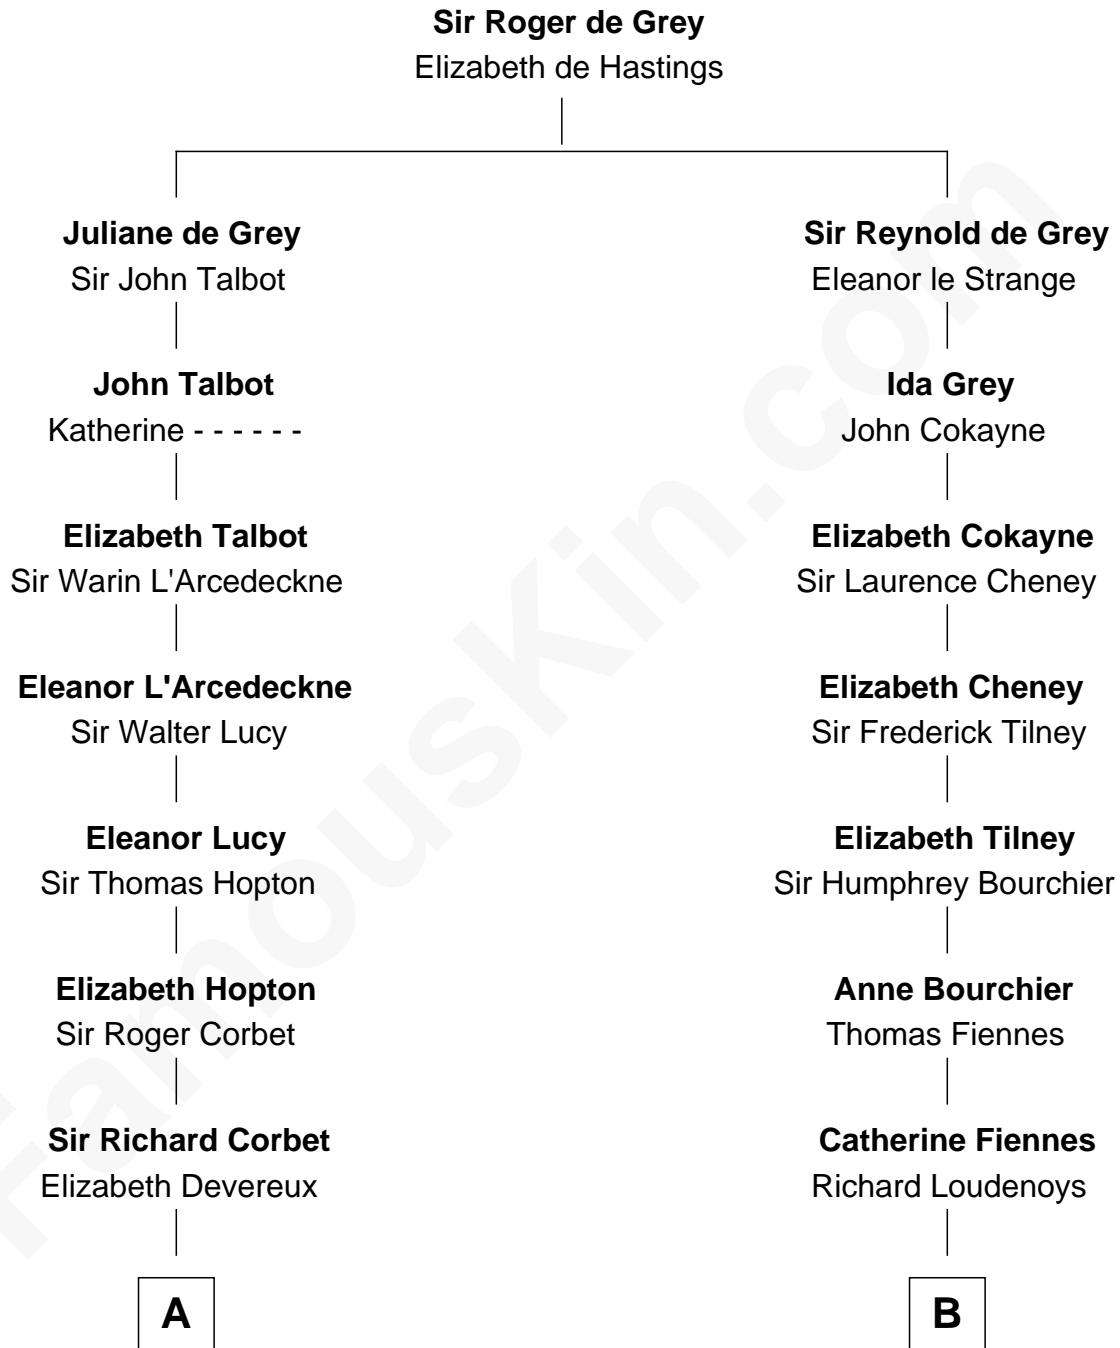

# FamousKin.com Relationship Chart of

**Melvyn Douglas**

*Movie Actor*

19th cousin 1 time removed of

**Frank Lloyd Wright**

*American Architect*

**C**

**Erskine Douglas**

Sophia Garrett

**Emma Jane Douglas**

Col. George Taliaferro Shackelford

**Lena Priscilla Shackelford**

Edouard Gregory Hesselberg

**Melvyn Douglas**

*Movie Actor*

**D**