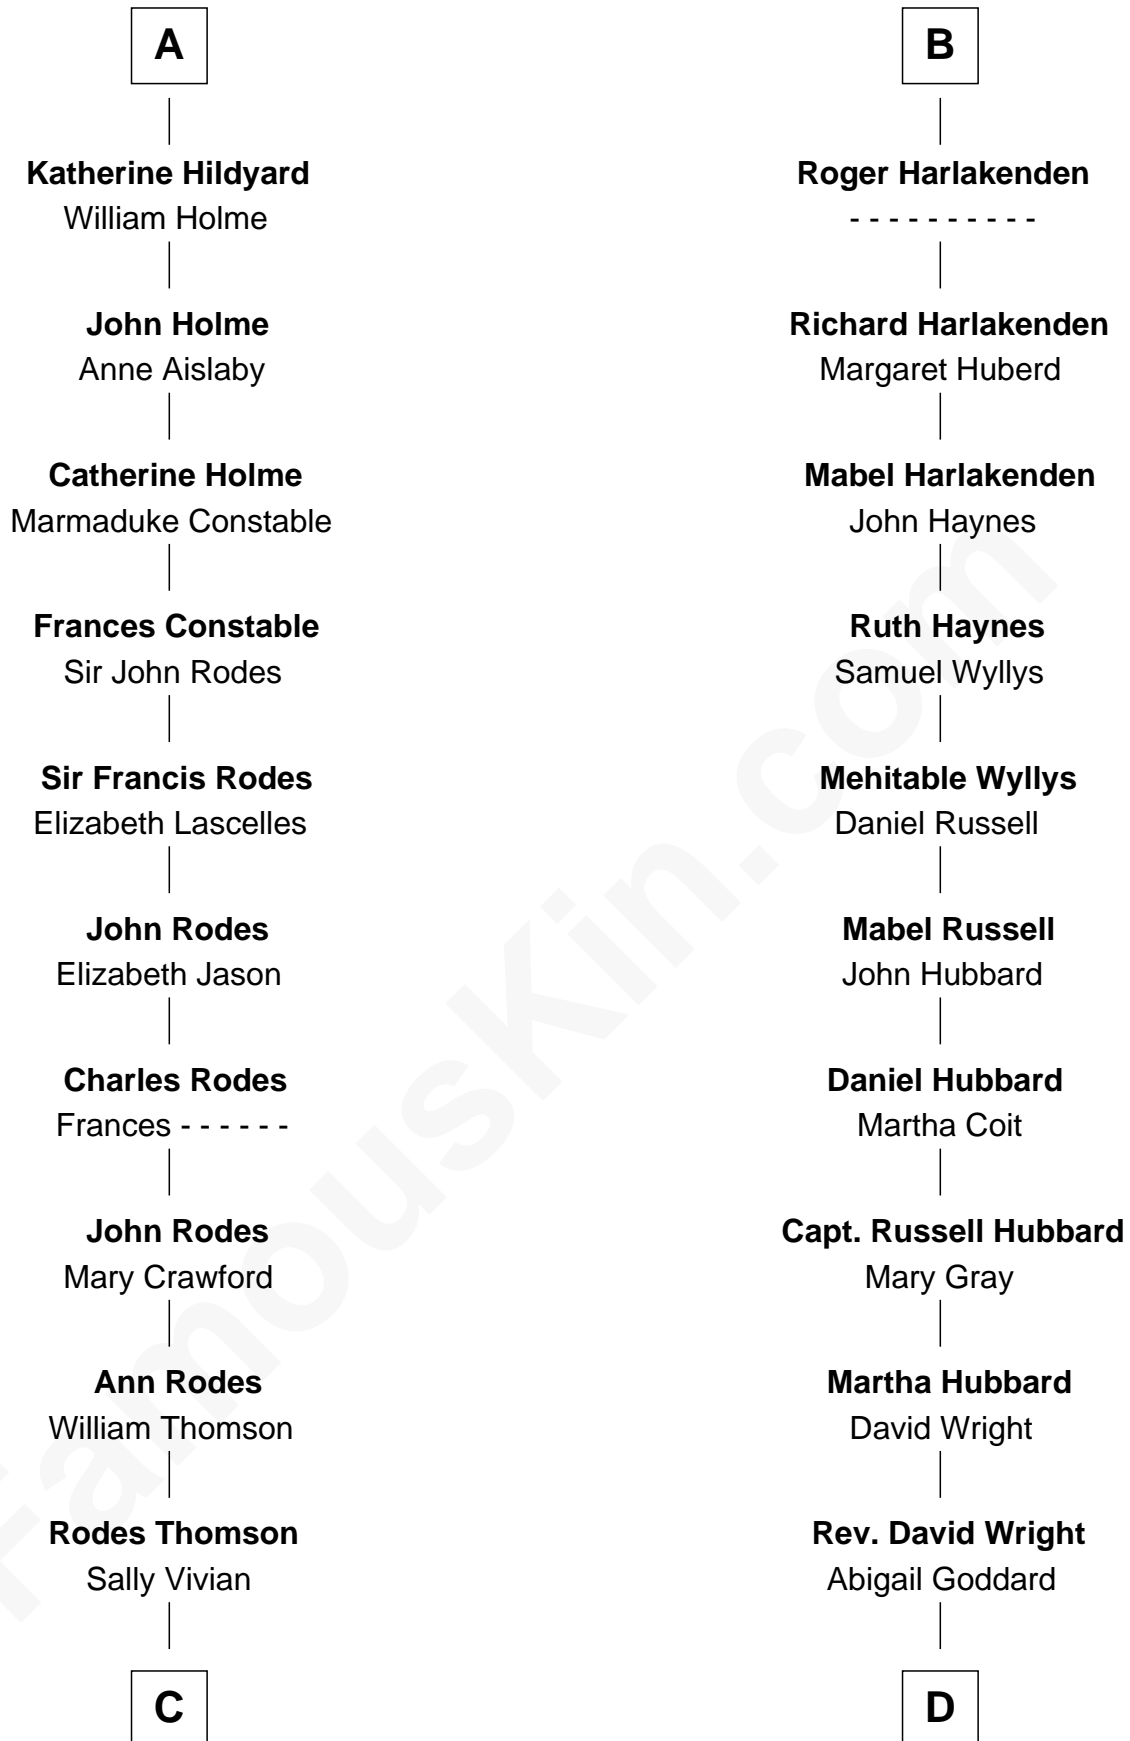

**FamousKin.com**  
**Relationship Chart of**  
**Melvyn Douglas**  
*Movie Actor*

18th cousin 3 times removed of  
**Frank Lloyd Wright**  
*American Architect*

**Edward III, King of England**  
 Philippa of Hainault

**C**

**Nancy Thomson**  
Thomas Johnson Garrett

**Sophia Garrett**  
Erskine Douglas

**Emma Jane Douglas**  
Col. George Taliaferro Shackelford

**Lena Priscilla Shackelford**  
Edouard Gregory Hesselberg

**Melvyn Douglas**  
*Movie Actor*

**D**

**William Carey Wright**  
Anna Lloyd Jones

**Frank Lloyd Wright**  
*American Architect*

FamousKin.com