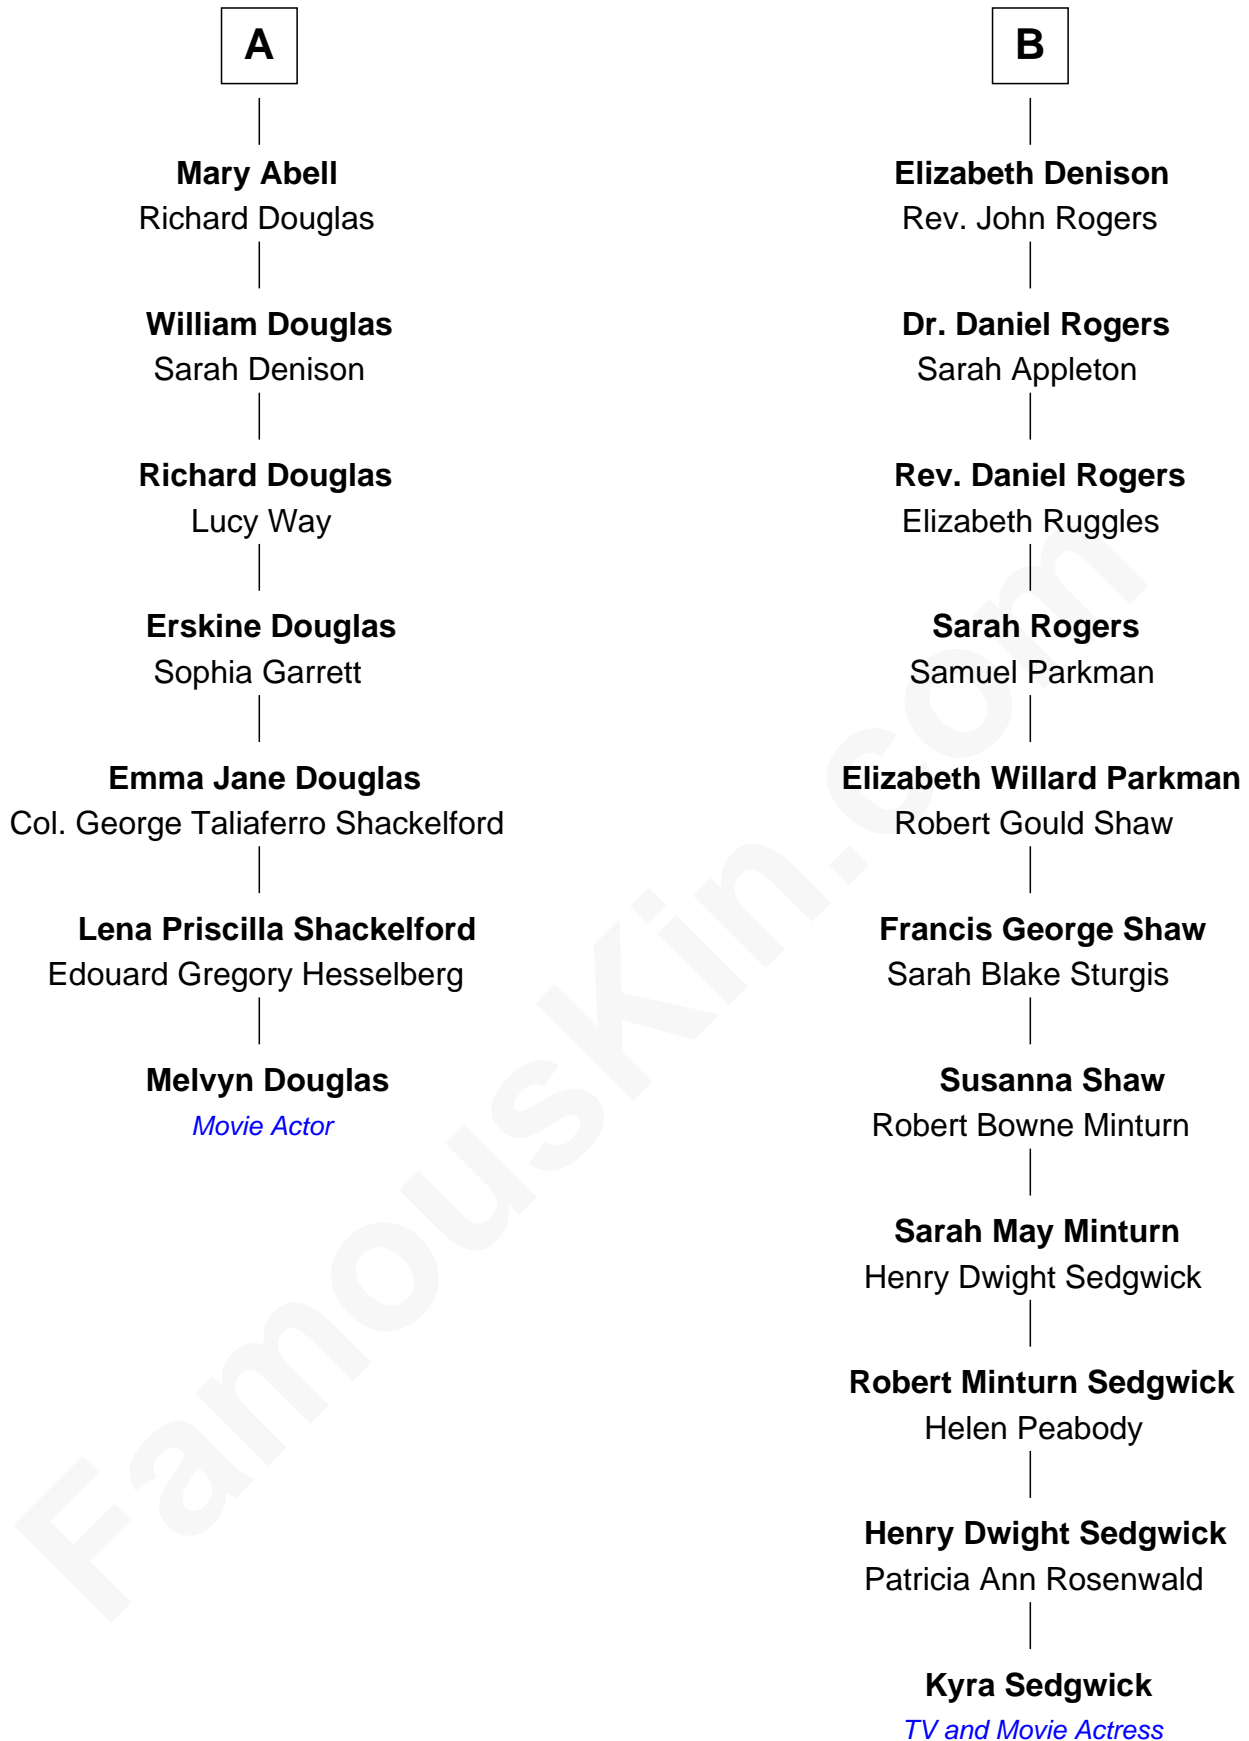

FamousKin.com Relationship Chart of

Melvyn Douglas
Movie Actor

13th cousin 4 times removed of

Kyra Sedgwick
TV and Movie Actress

Sir John Sutton
Elizabeth Berkeley

Jane Sutton
Thomas Mainwaring

Cecily Mainwaring
John Cotton

Sir George Cotton
Mary Onley

Richard Cotton
Mary Mainwaring

Frances Cotton
George Abell

Robert Abell
Joanna -----

Caleb Abell
Margaret Post

A

Sir Edmund Sutton
Joyce Tiptoft

Sir Edward Sutton
Cecily Willoughby

Sir John Sutton
Cecily Grey

Sir Henry Dudley
----- Ashton
Probable

Roger Dudley
Susanna Thorne

Gov. Thomas Dudley
Dorothy York

Patience Dudley
Maj. Gen. Daniel Denison

B

Kyra Sedgwick photo by [Angela George](#) (CC BY-SA 3.0)