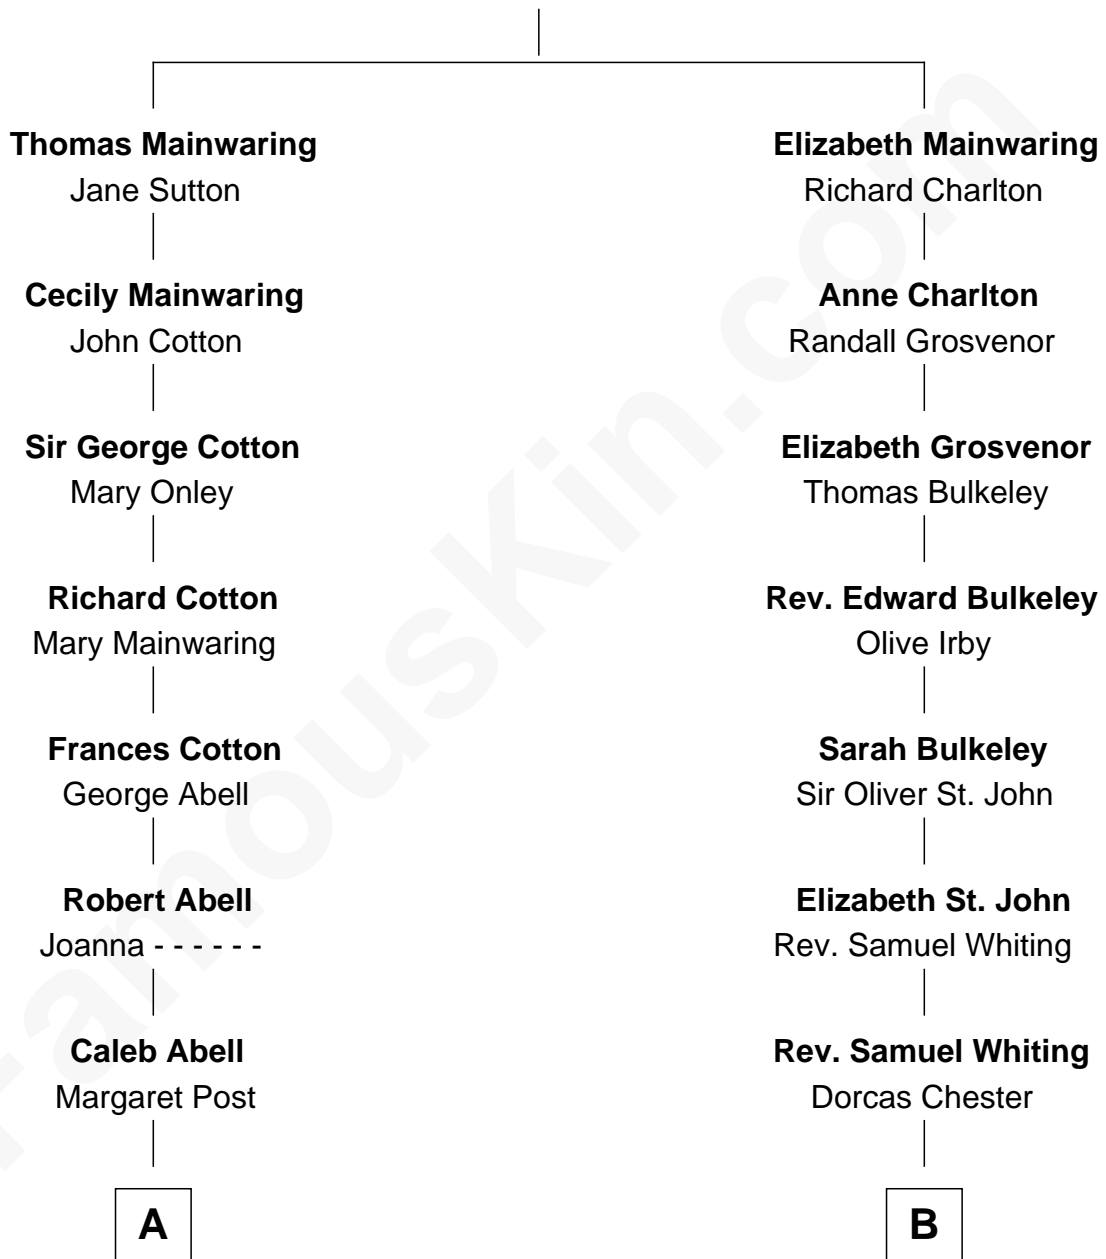

## Relationship Chart of

**Melvyn Douglas**

*Movie Actor*

13th cousin 4 times removed of

**Kyra Sedgwick**

*TV and Movie Actress*

**William Mainwaring**

Margaret Warren

Kyra Sedgwick photo by [Angela George](#) (CC BY-SA 3.0)