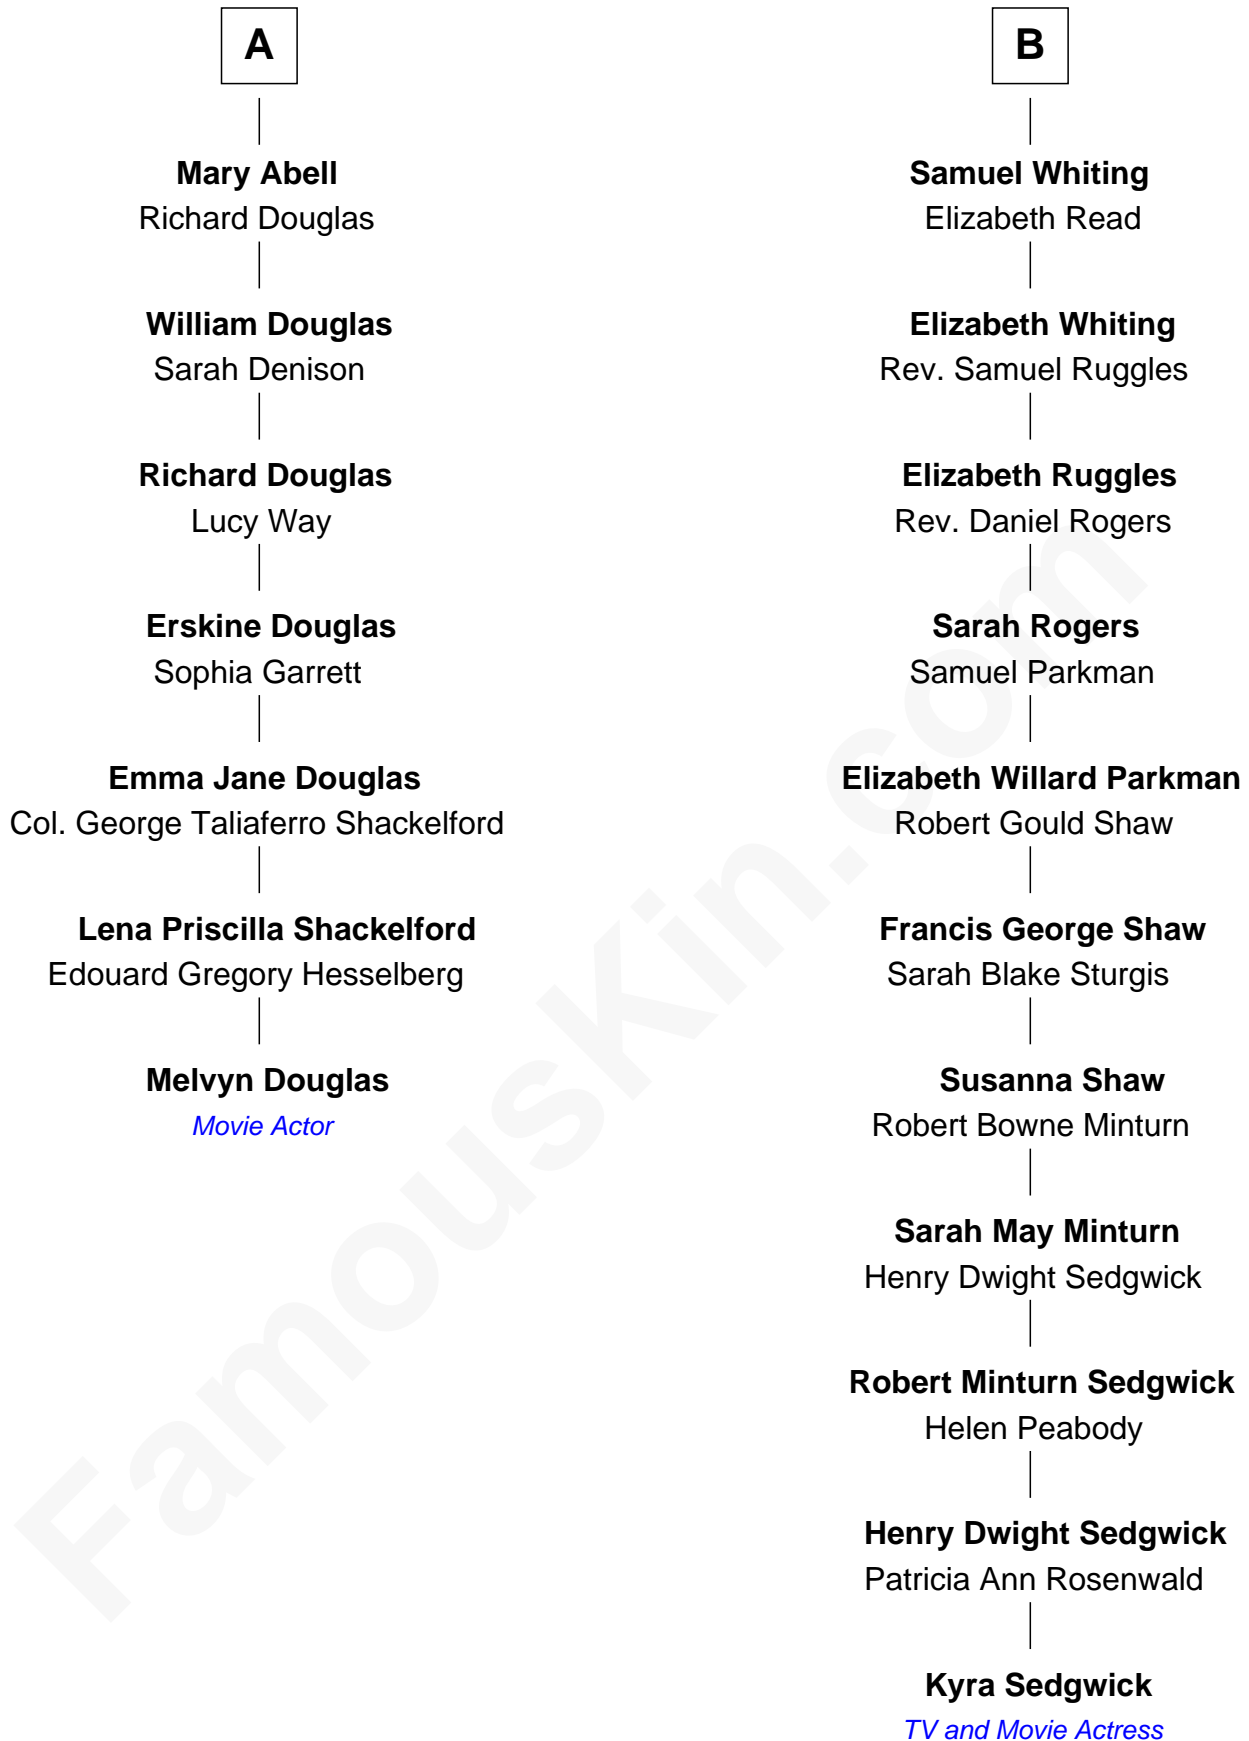

## Relationship Chart of

**Melvyn Douglas**

*Movie Actor*

13th cousin 4 times removed of

**Kyra Sedgwick**

*TV and Movie Actress*

**William Mainwaring**

Margaret Warren

Kyra Sedgwick photo by [Angela George](#) (CC BY-SA 3.0)