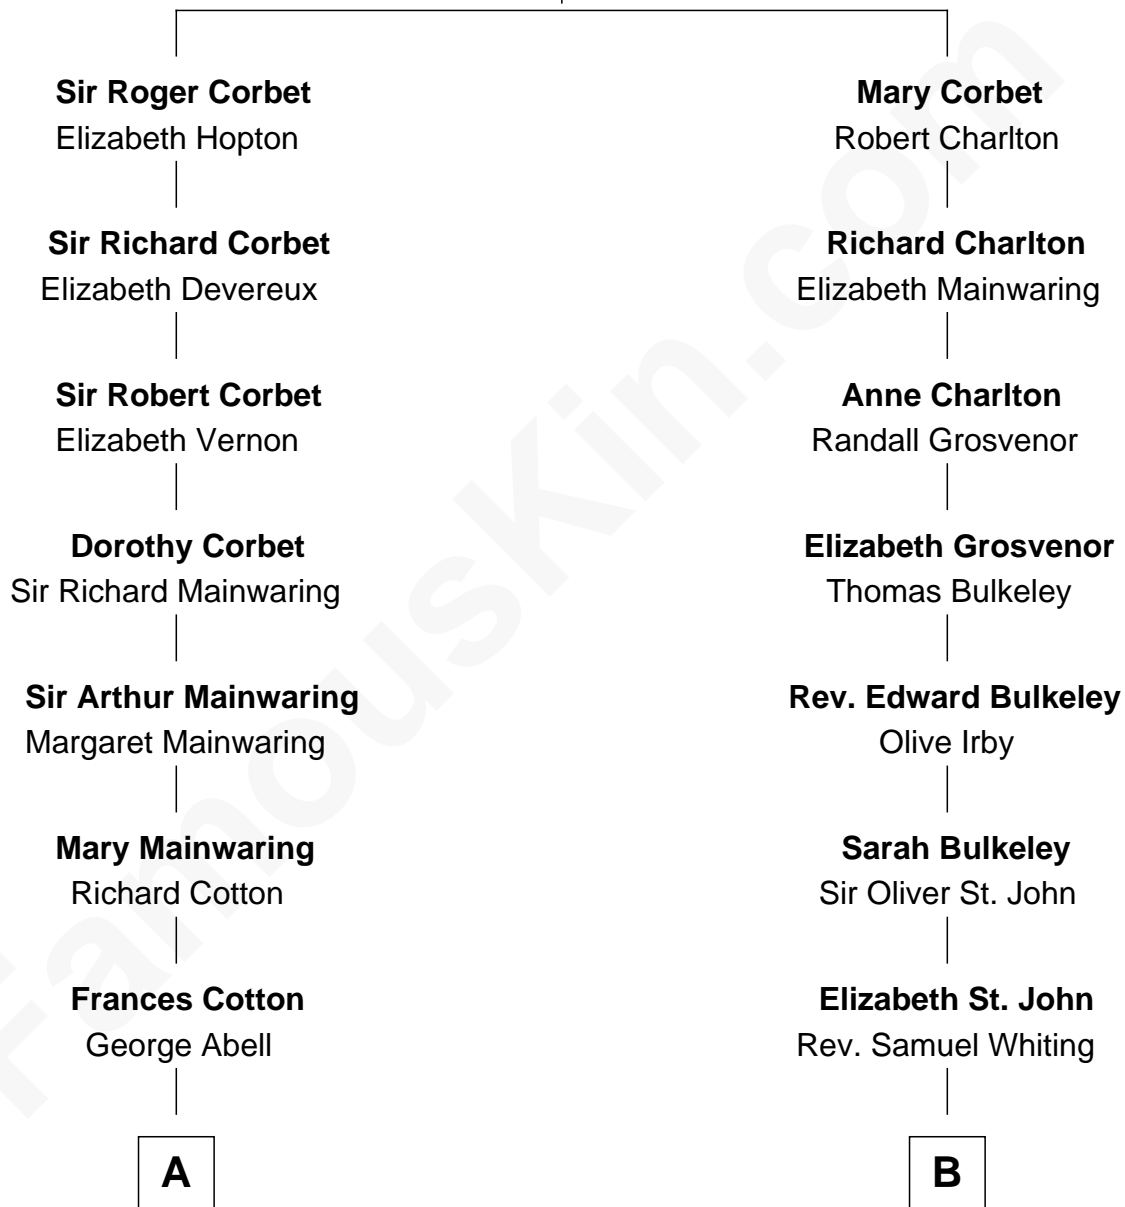

FamousKin.com

Relationship Chart of

Melvyn Douglas
Movie Actor

15th cousin 3 times removed of

Kyra Sedgwick
TV and Movie Actress

Sir Robert Corbet
Margaret - - - - -

C

Henry Dwight Sedgwick

Patricia Ann Rosenwald

Kyra Sedgwick

TV and Movie Actress

FamousKin.com