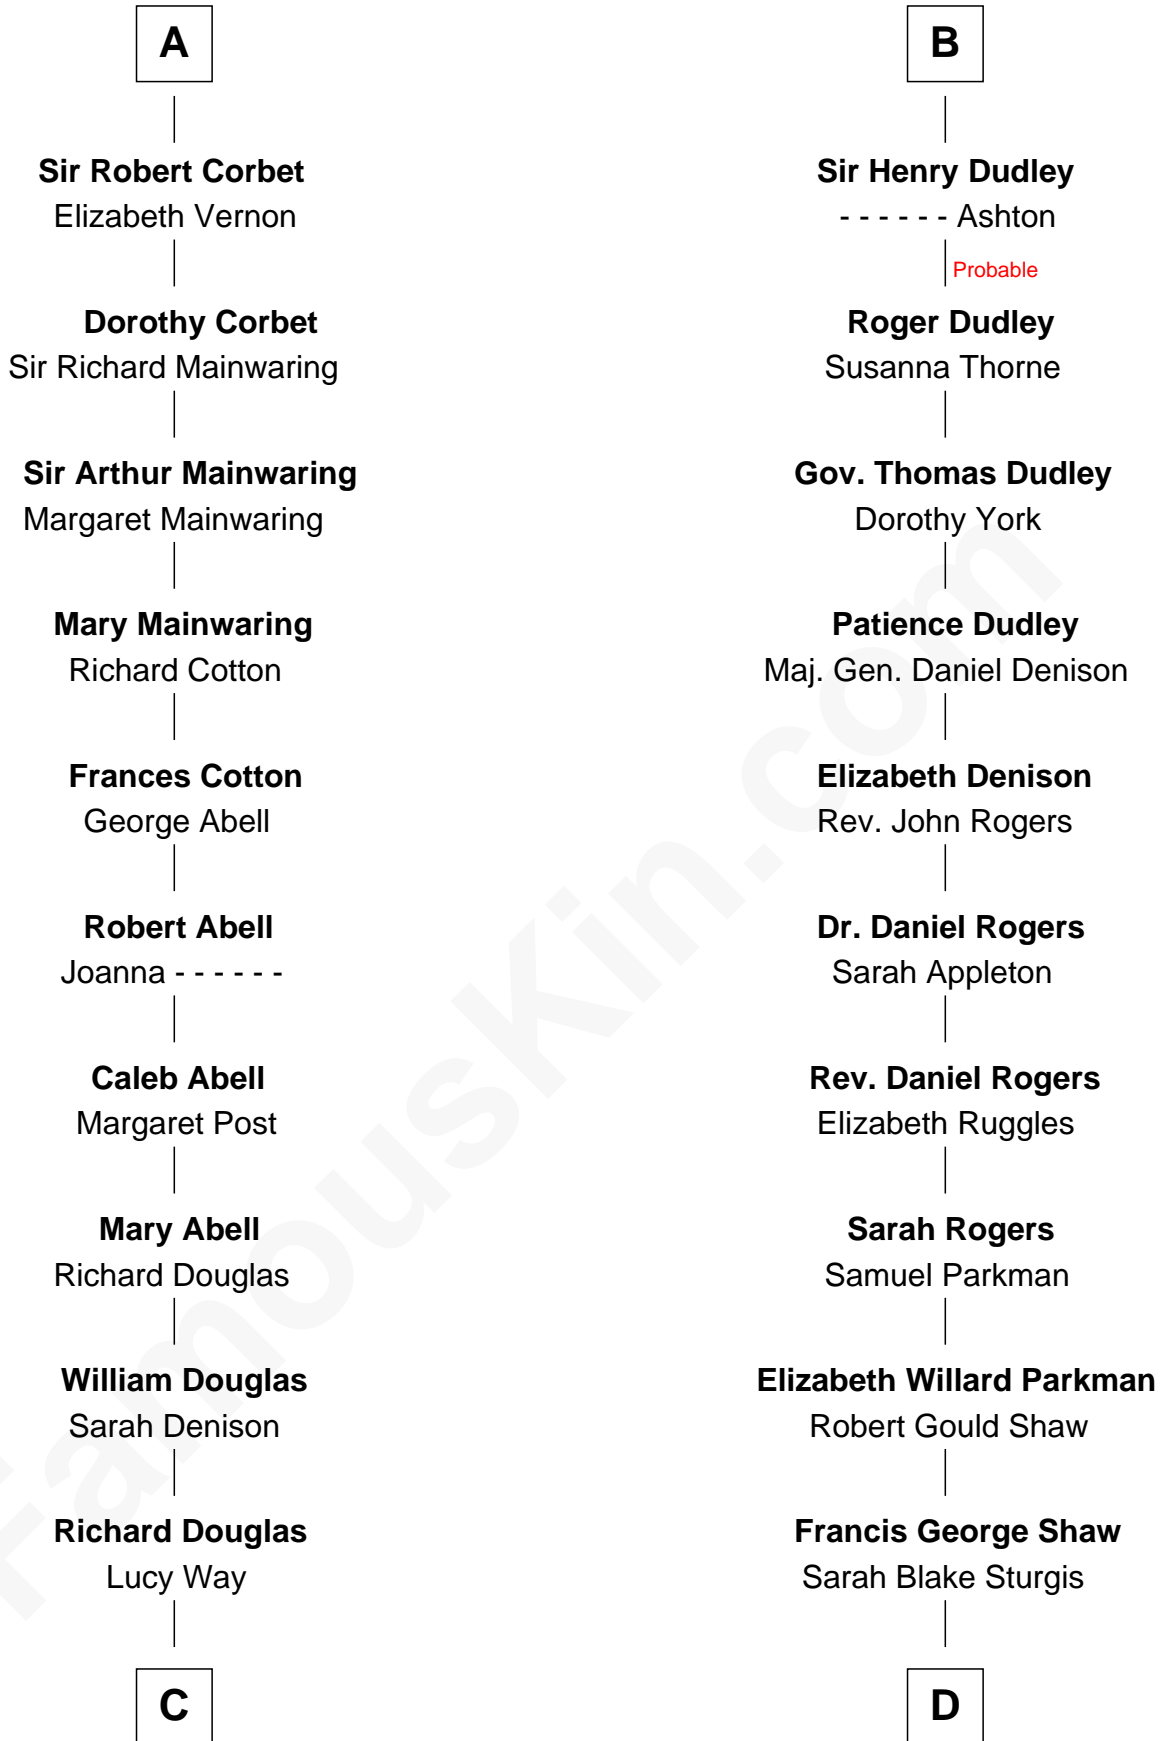

# FamousKin.com

## Relationship Chart of

**Melvyn Douglas**  
Movie Actor

20th cousin 1 time removed of

**Kyra Sedgwick**  
TV and Movie Actress

**C**

**Erskine Douglas**

Sophia Garrett

**Emma Jane Douglas**

Col. George Taliaferro Shackelford

**Lena Priscilla Shackelford**

Edouard Gregory Hesselberg

**Melvyn Douglas**

*Movie Actor*

**D**

**Susanna Shaw**

Robert Bowne Minturn