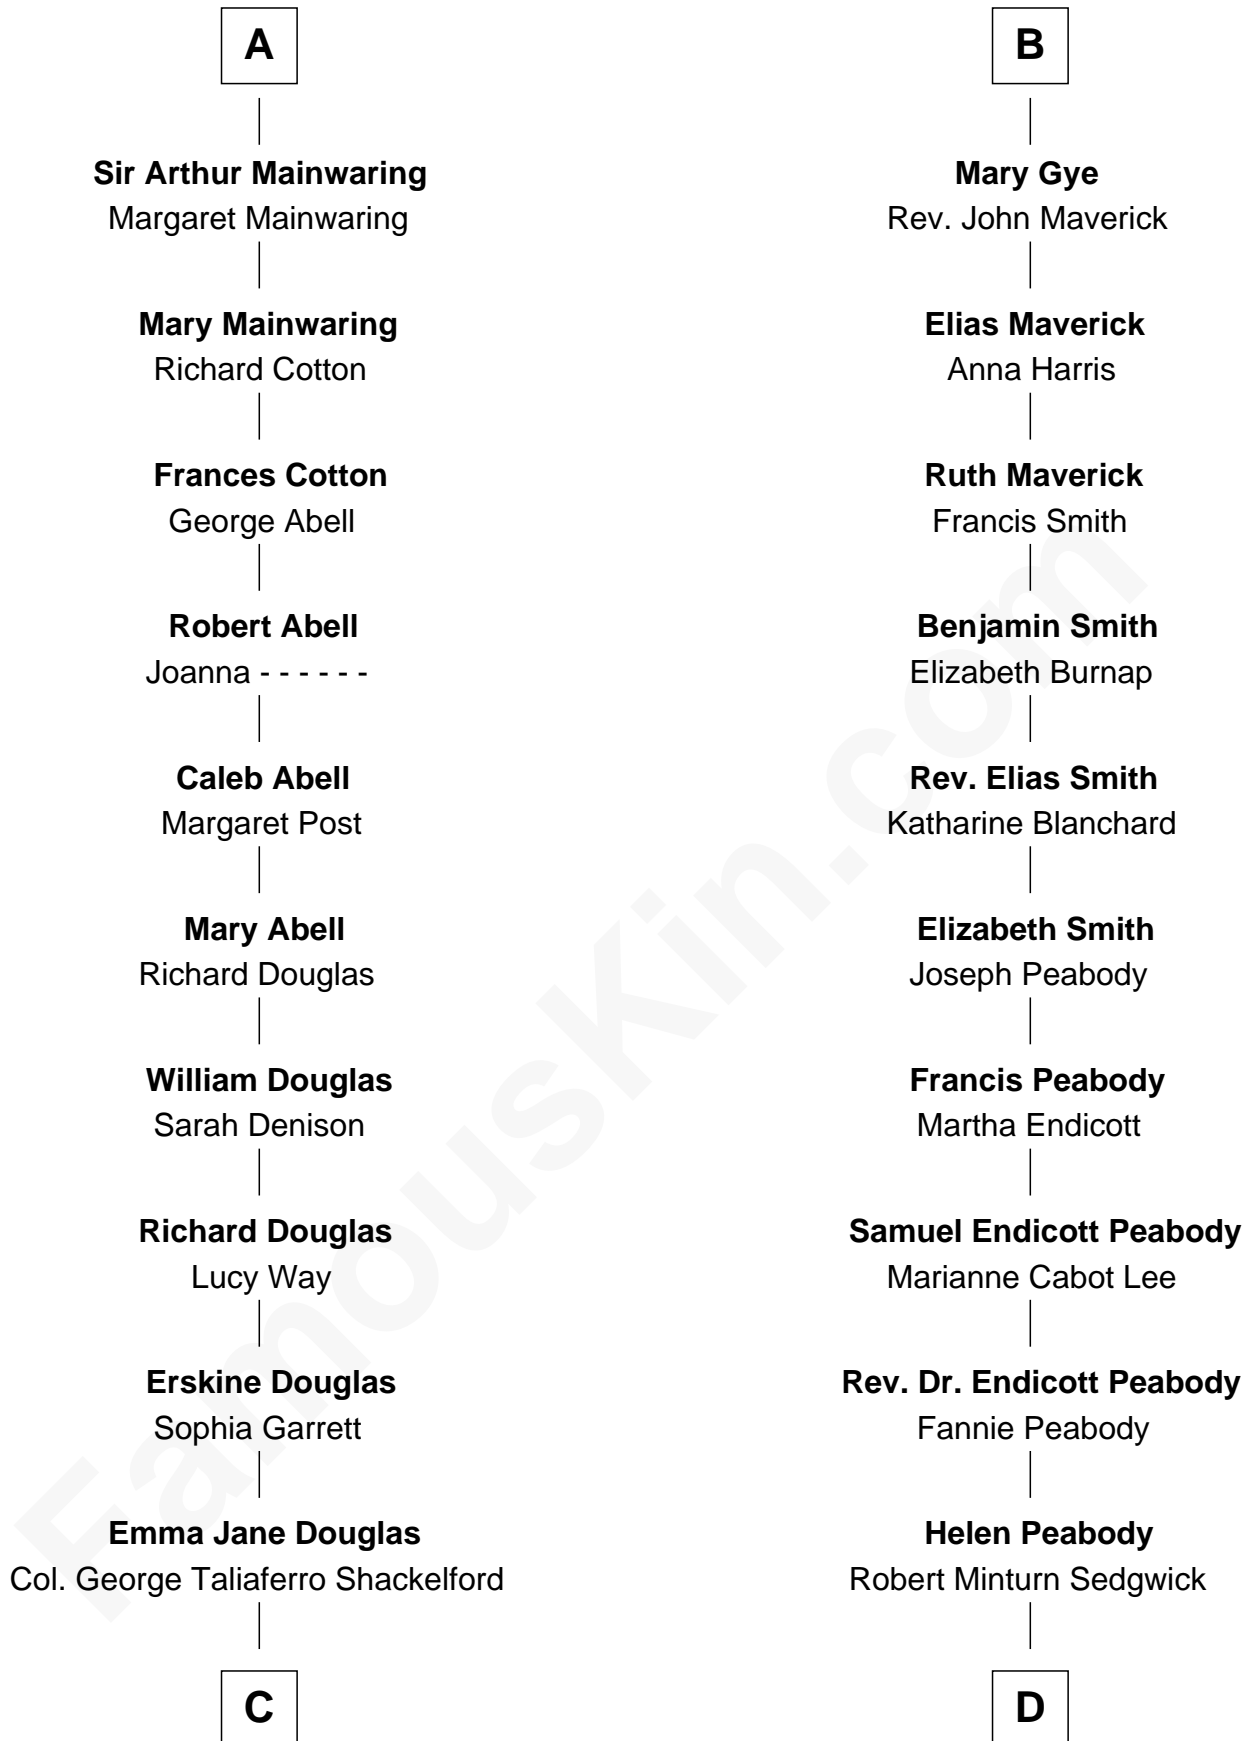

FamousKin.com Relationship Chart of

Melvyn Douglas

Movie Actor

18th cousin of

Kyra Sedgwick

TV and Movie Actress

Richard Fitzalan
Eleanor Plantagenet

C

Lena Priscilla Shackelford
Edouard Gregory Hesselberg

Melvyn Douglas
Movie Actor

D

Henry Dwight Sedgwick
Patricia Ann Rosenwald

Kyra Sedgwick
TV and Movie Actress

FamousKin.com