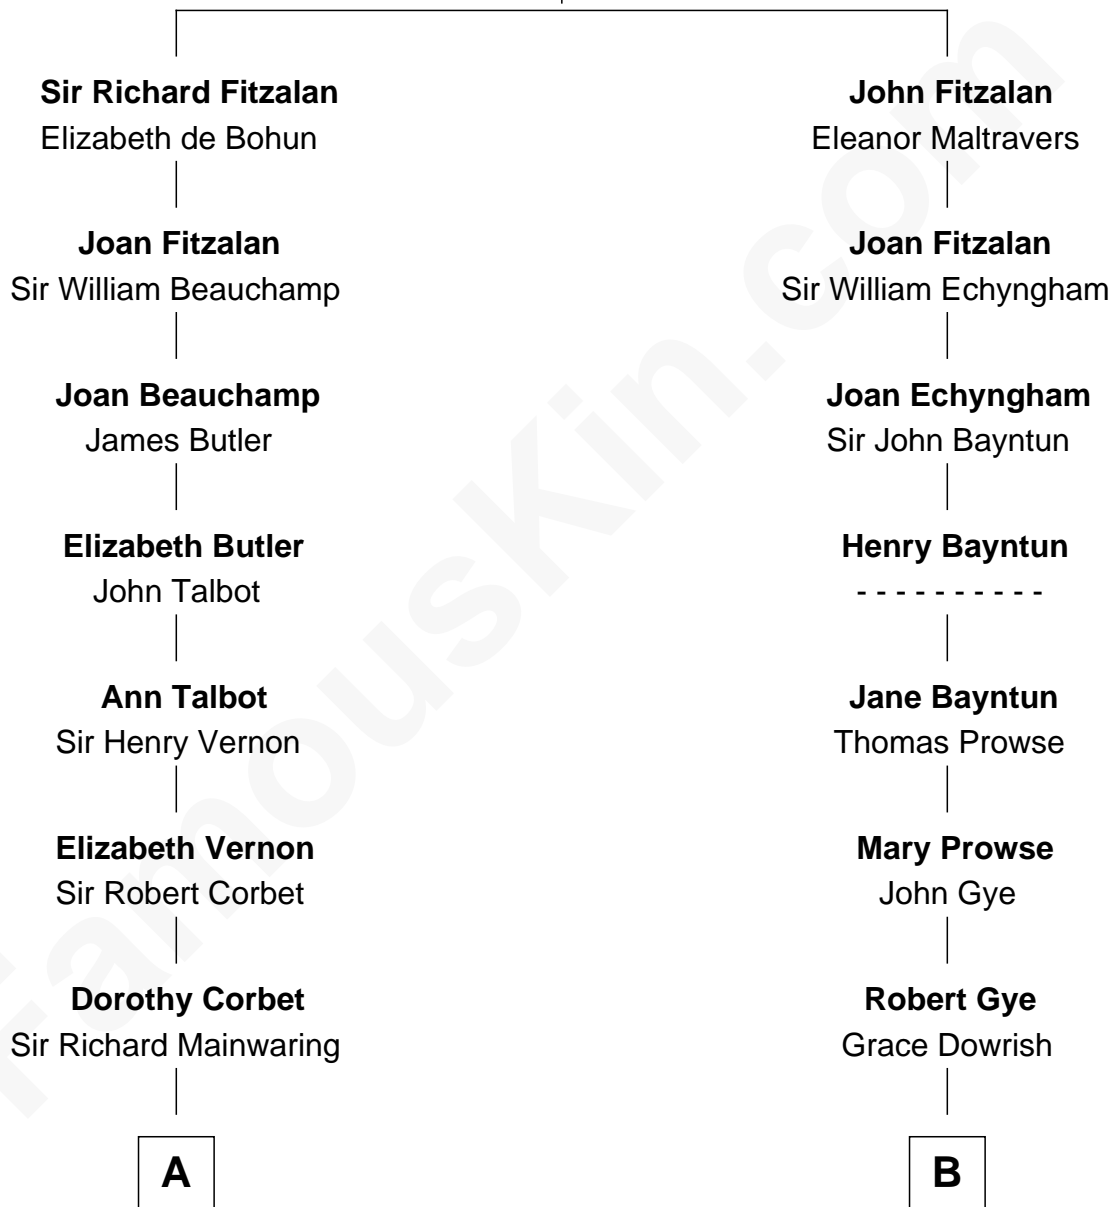

FamousKin.com Relationship Chart of

Melvyn Douglas

Movie Actor

18th cousin of

Kyra Sedgwick

TV and Movie Actress

Richard Fitzalan
Eleanor Plantagenet

C

Lena Priscilla Shackelford
Edouard Gregory Hesselberg

Melvyn Douglas
Movie Actor

D

Henry Dwight Sedgwick
Patricia Ann Rosenwald

Kyra Sedgwick
TV and Movie Actress

FamousKin.com