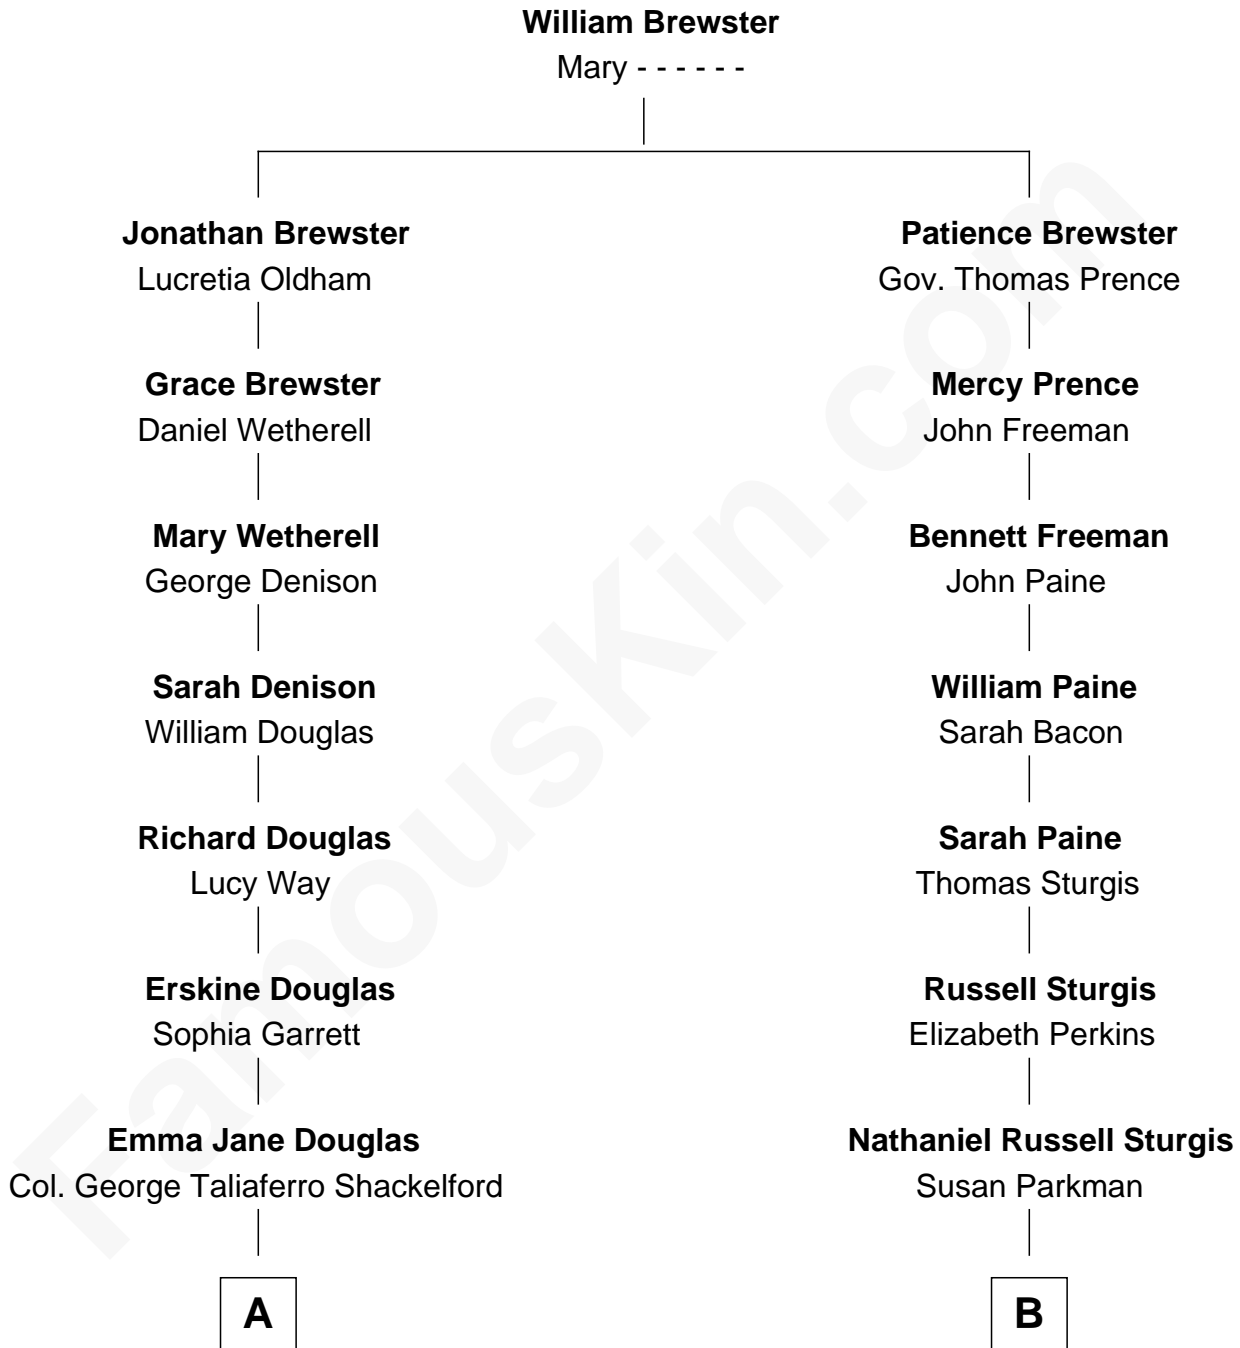

FamousKin.com

Relationship Chart of

Melvyn Douglas

Movie Actor

8th cousin 4 times removed of

Kyra Sedgwick

TV and Movie Actress

A

Lena Priscilla Shackelford
Edouard Gregory Hesselberg

Melvyn Douglas
Movie Actor

B

Sarah Blake Sturgis
Francis George Shaw

Susanna Shaw
Robert Bowne Minturn

Sarah May Minturn
Henry Dwight Sedgwick

Robert Minturn Sedgwick
Helen Peabody

Henry Dwight Sedgwick
Patricia Ann Rosenwald

Kyra Sedgwick
TV and Movie Actress