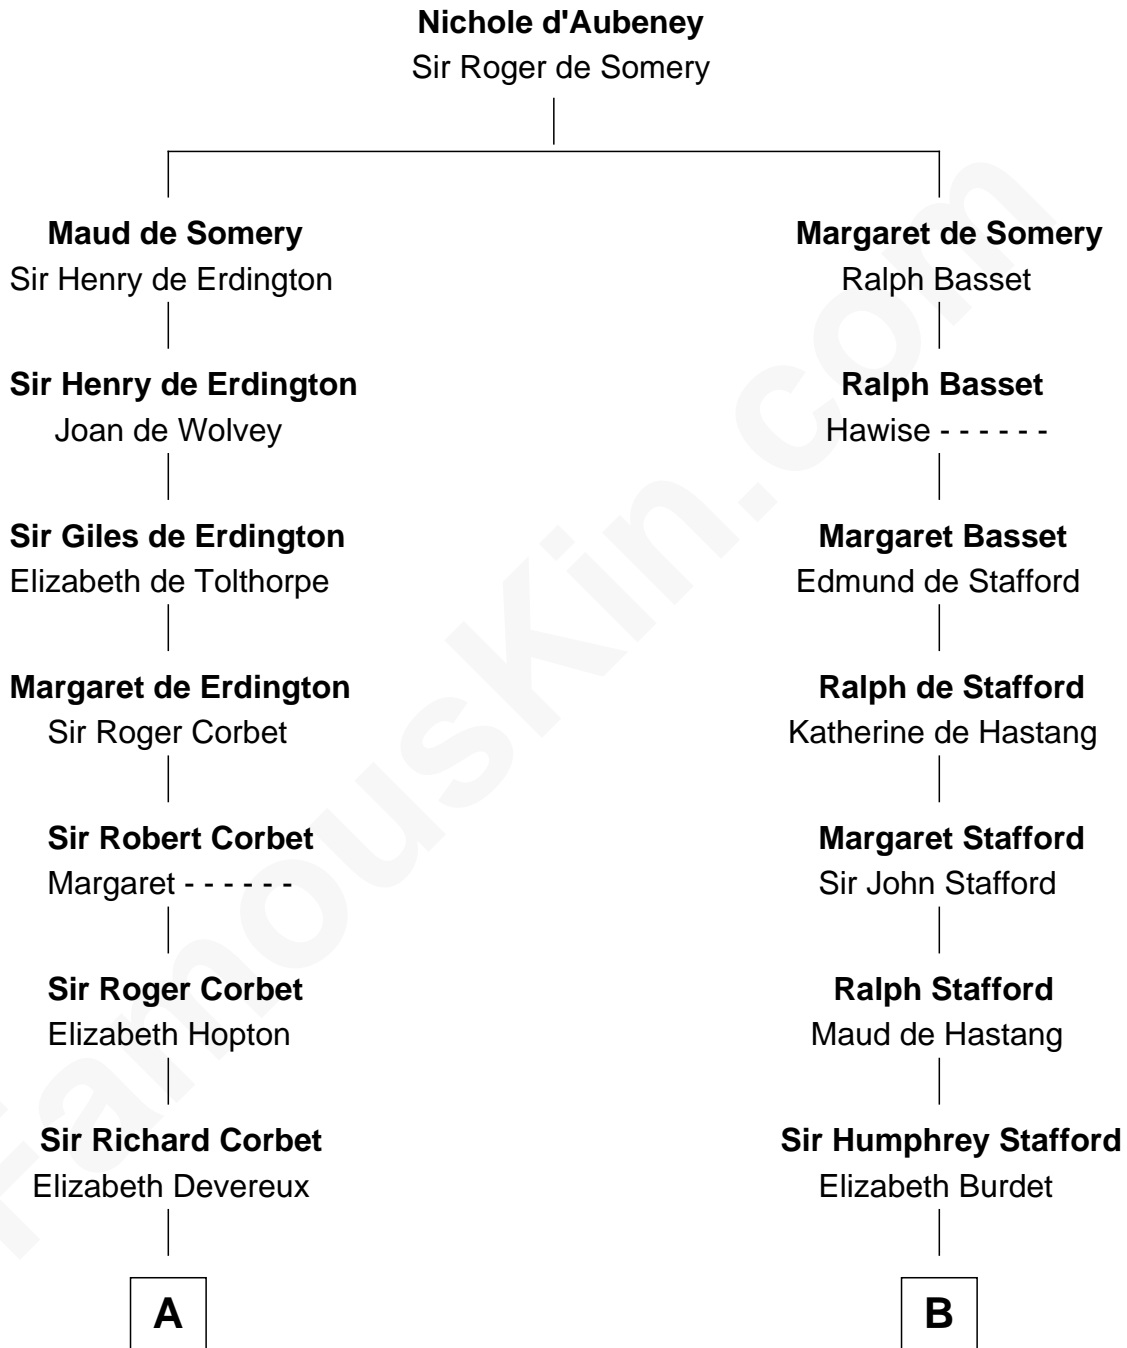

# FamousKin.com Relationship Chart of

**Melvyn Douglas**  
*Movie Actor*

17th cousin 3 times removed of

**William Ellery**

*Signer of the Declaration of Independence*

**C**

—  
**Erskine Douglas**

Sophia Garrett

—  
**Emma Jane Douglas**

Col. George Taliaferro Shackelford

—  
**Lena Priscilla Shackelford**

Edouard Gregory Hesselberg

—  
**Melvyn Douglas**

*Movie Actor*

FamousKin.com