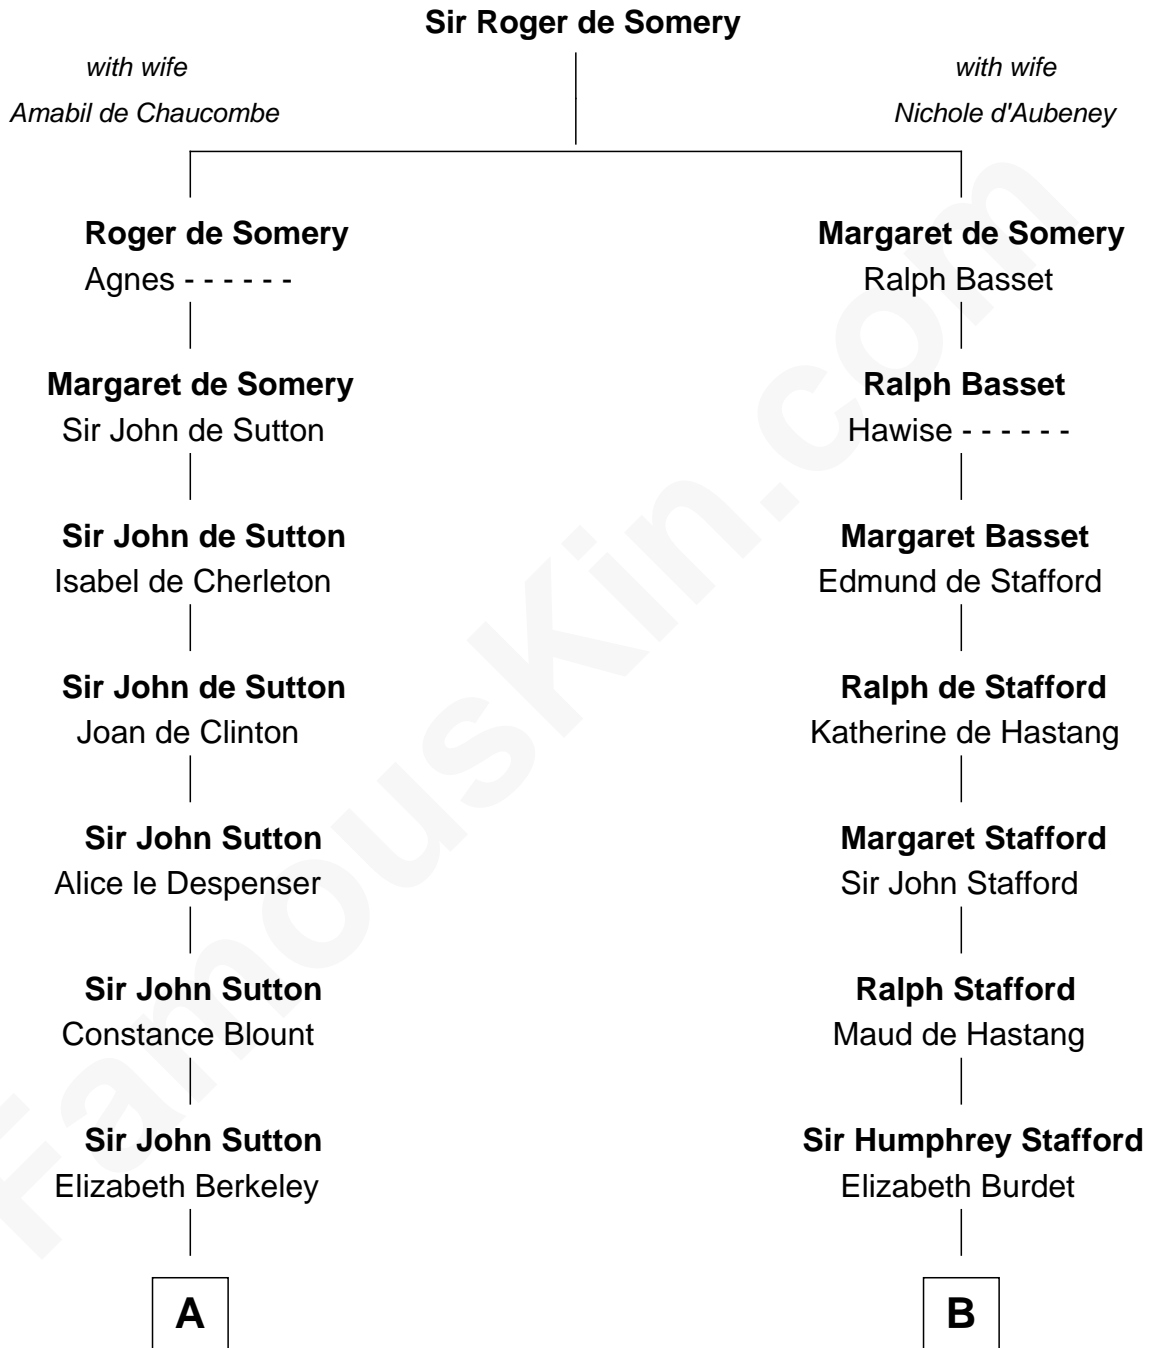

FamousKin.com
Relationship Chart of
Melvyn Douglas
Movie Actor

17th cousin 3 times removed of
William Ellery
Signer of the Declaration of Independence

C

—
Erskine Douglas

Sophia Garrett

—
Emma Jane Douglas

Col. George Taliaferro Shackelford

—
Lena Priscilla Shackelford

Edouard Gregory Hesselberg

—
Melvyn Douglas

Movie Actor

FamousKin.com