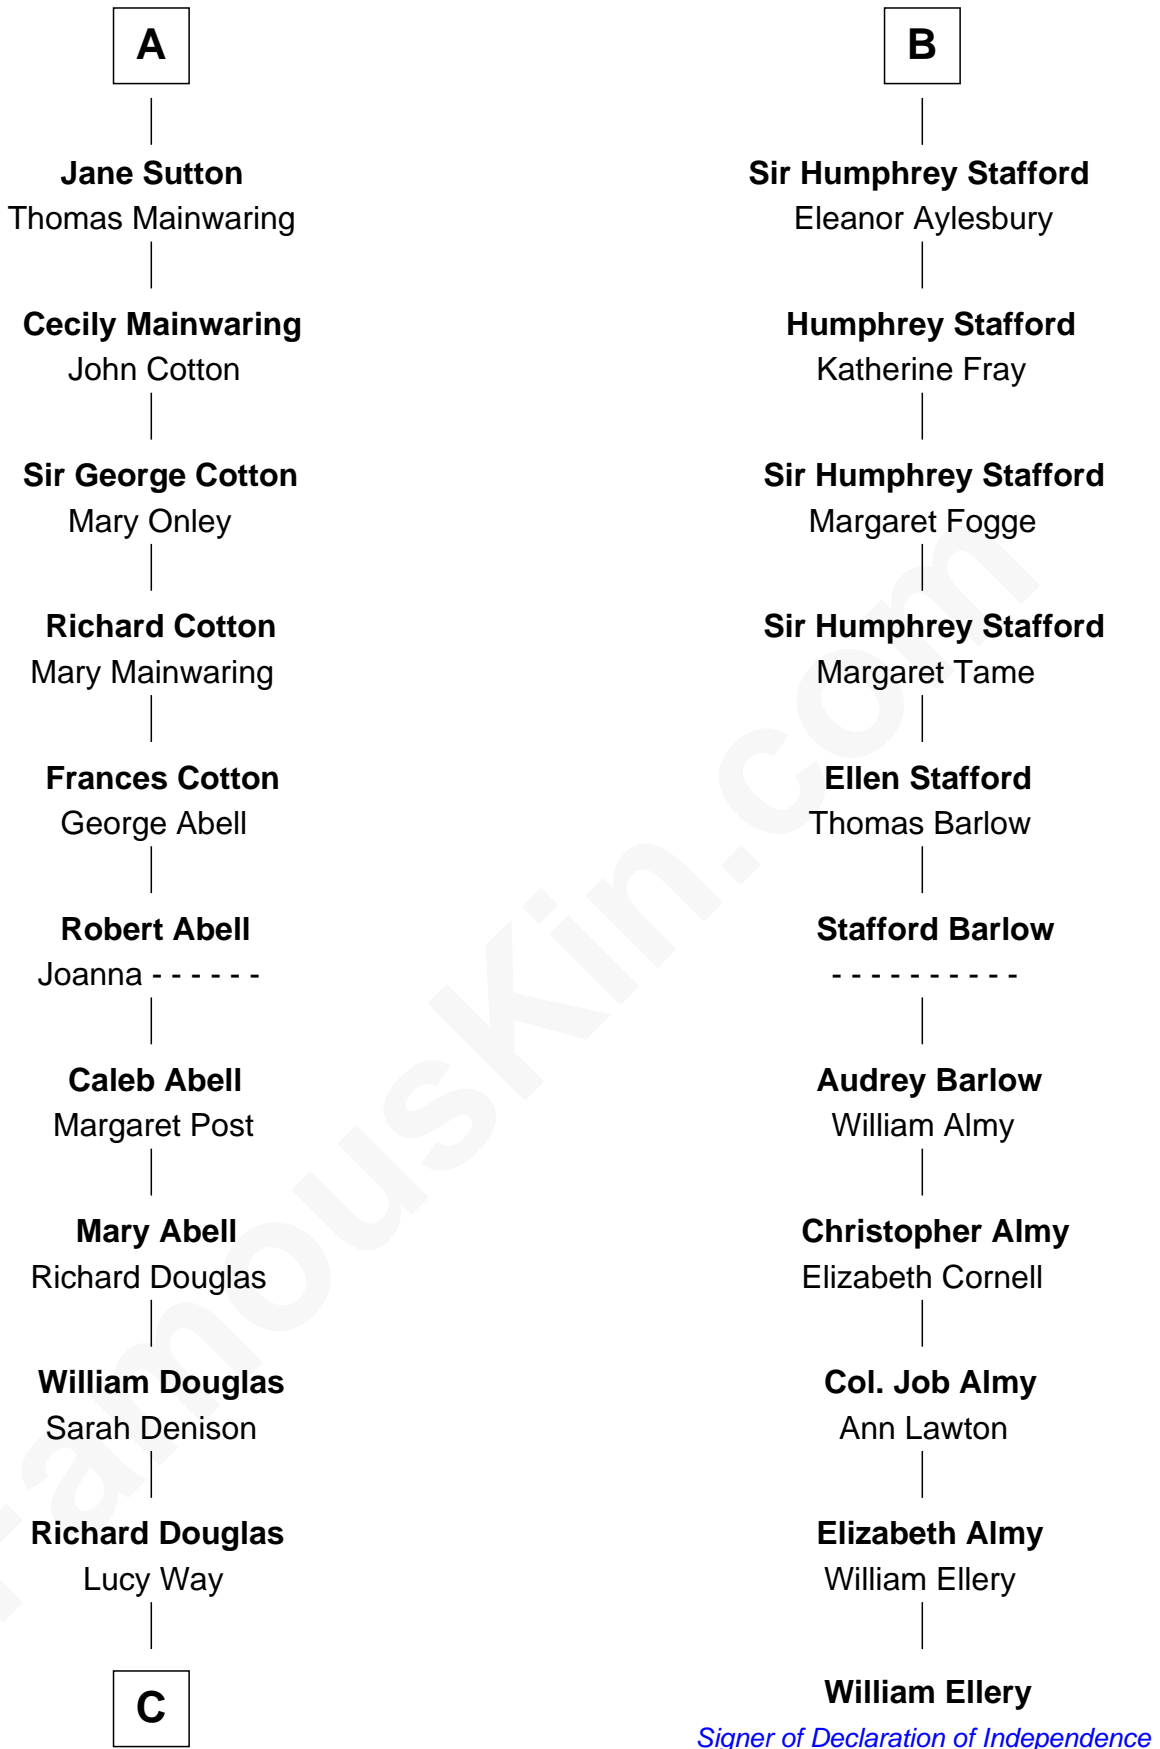

FamousKin.com
Relationship Chart of
Melvyn Douglas
Movie Actor

17th cousin 3 times removed of
William Ellery
Signer of the Declaration of Independence

C

—
Erskine Douglas

Sophia Garrett

—
Emma Jane Douglas

Col. George Taliaferro Shackelford

—
Lena Priscilla Shackelford

Edouard Gregory Hesselberg

—
Melvyn Douglas

Movie Actor

FamousKin.com