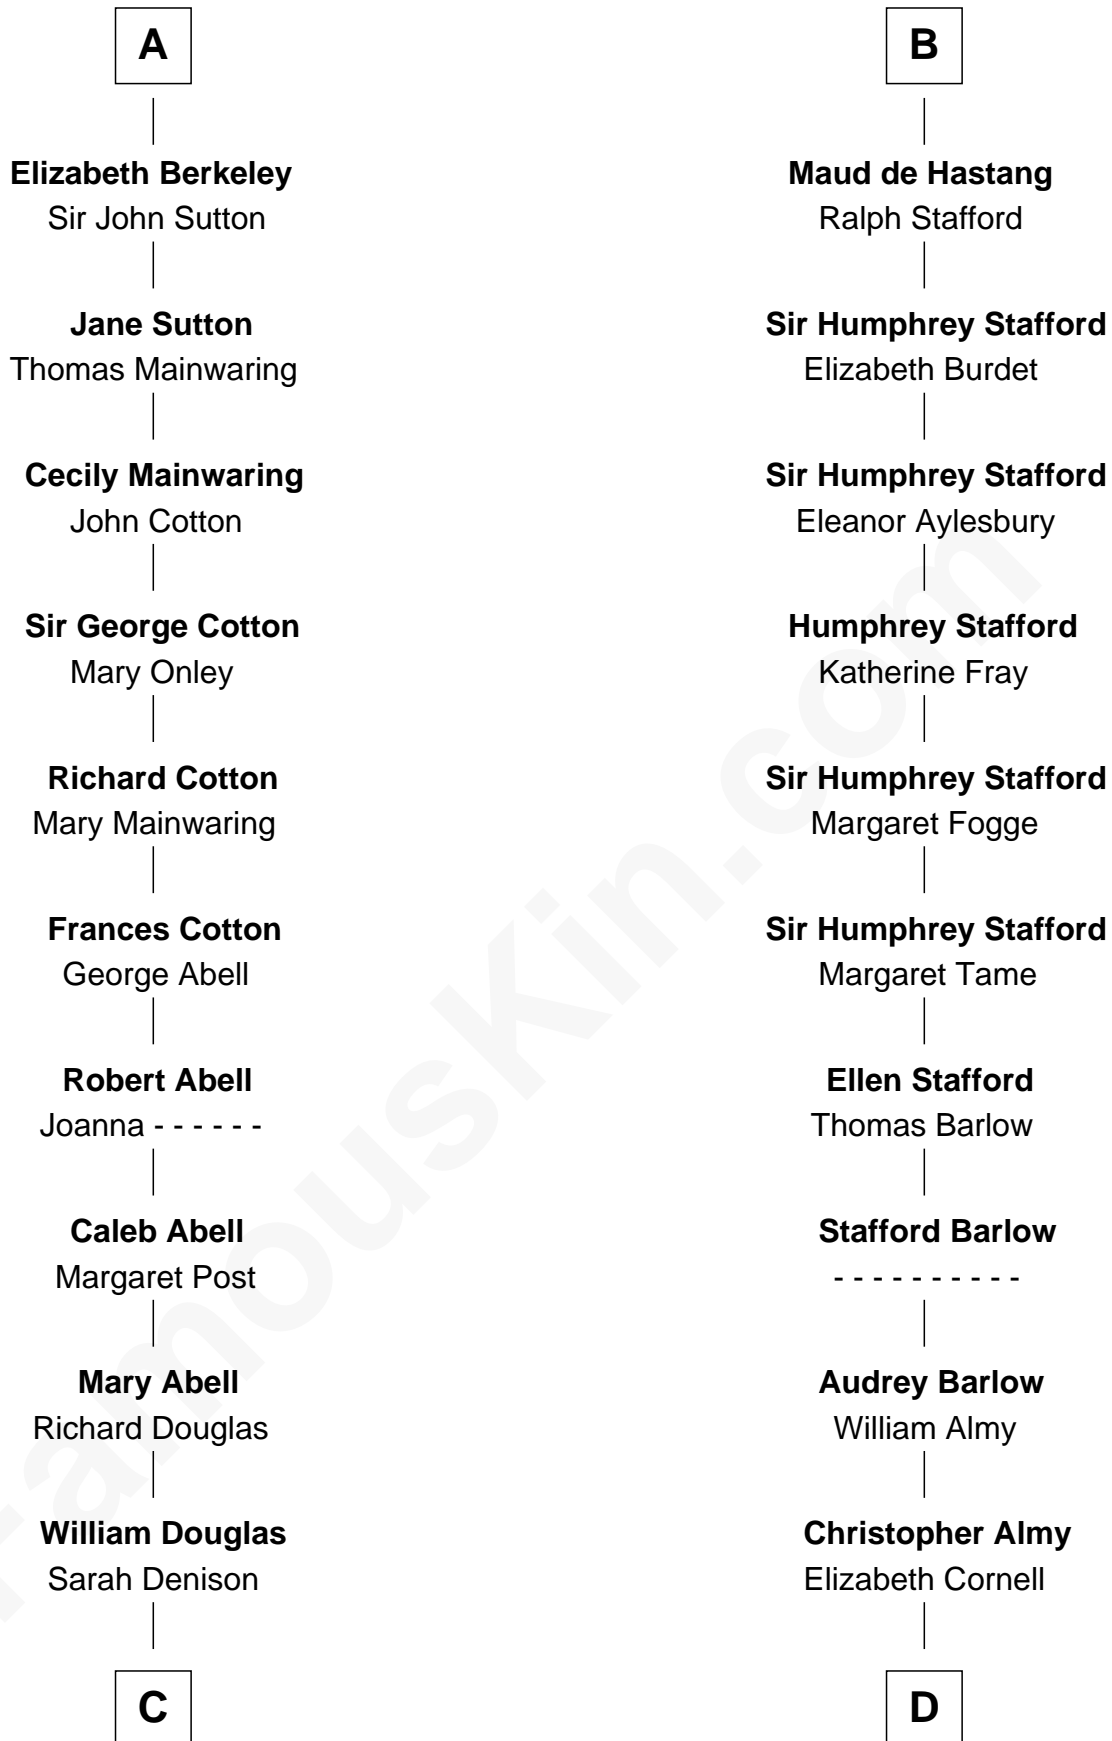

FamousKin.com
Relationship Chart of
Melvyn Douglas
Movie Actor

19th cousin 2 times removed of
William Ellery
Signer of the Declaration of Independence

C

Richard Douglas

Lucy Way

Erskine Douglas

Sophia Garrett

Emma Jane Douglas

Col. George Taliaferro Shackelford

Lena Priscilla Shackelford

Edouard Gregory Hesselberg

Melvyn Douglas

Movie Actor

D

Col. Job Almy

Ann Lawton

Elizabeth Almy

William Ellery

William Ellery

Signer of Declaration of Independence