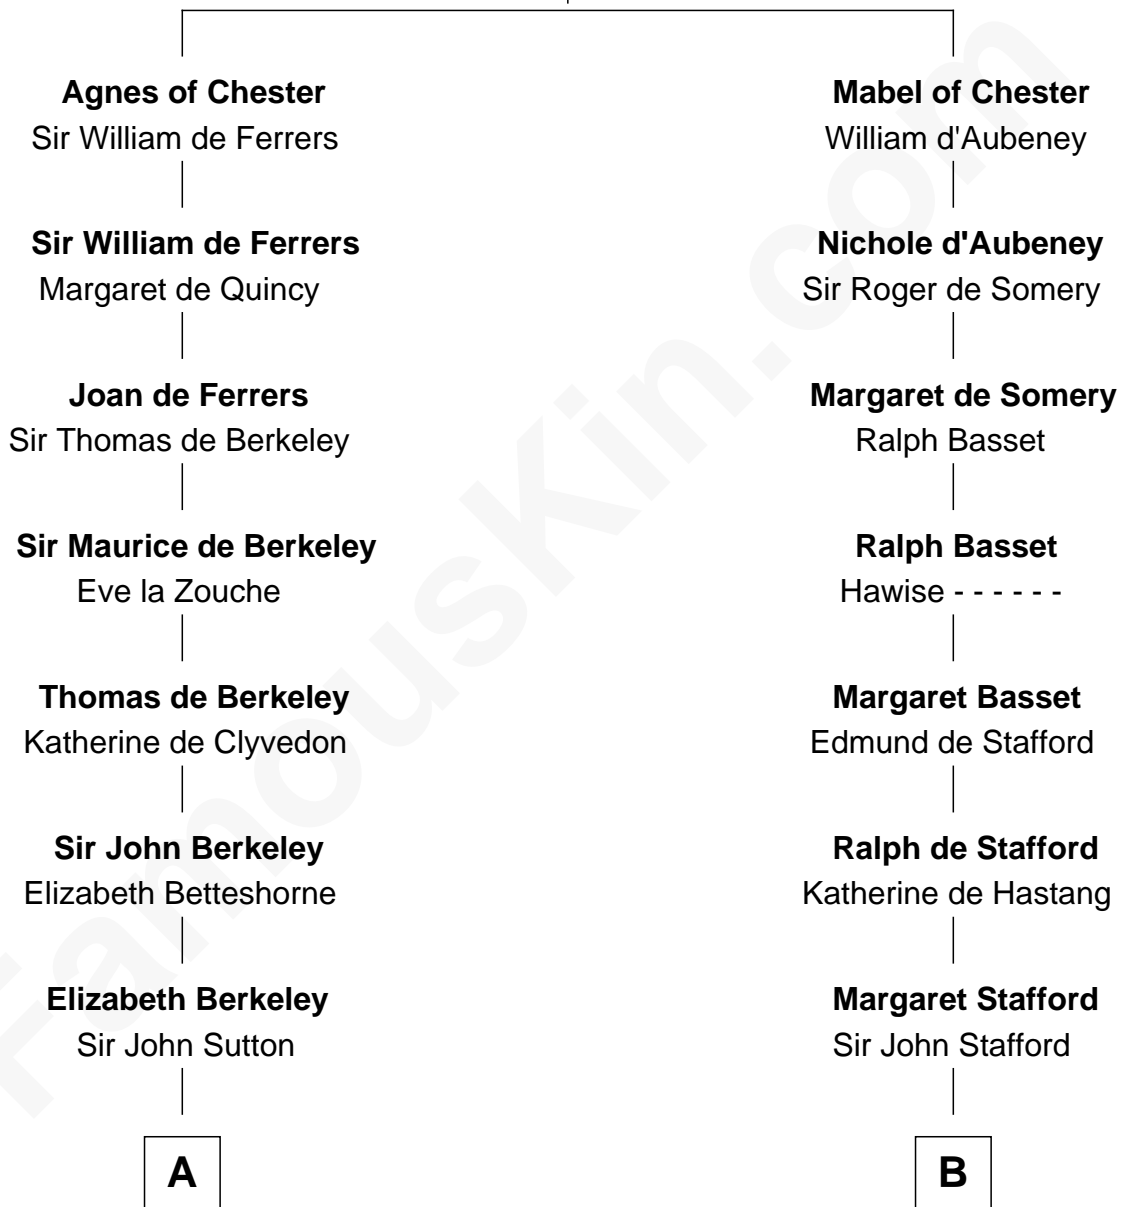

FamousKin.com Relationship Chart of

Melvyn Douglas

Movie Actor

19th cousin 1 time removed of

William Ellery

Signer of the Declaration of Independence

Hugh de Kevelioc
Bertrade de Montfort

C

Erskine Douglas

Sophia Garrett

Emma Jane Douglas

Col. George Taliaferro Shackelford

Lena Priscilla Shackelford

Edouard Gregory Hesselberg

Melvyn Douglas

Movie Actor