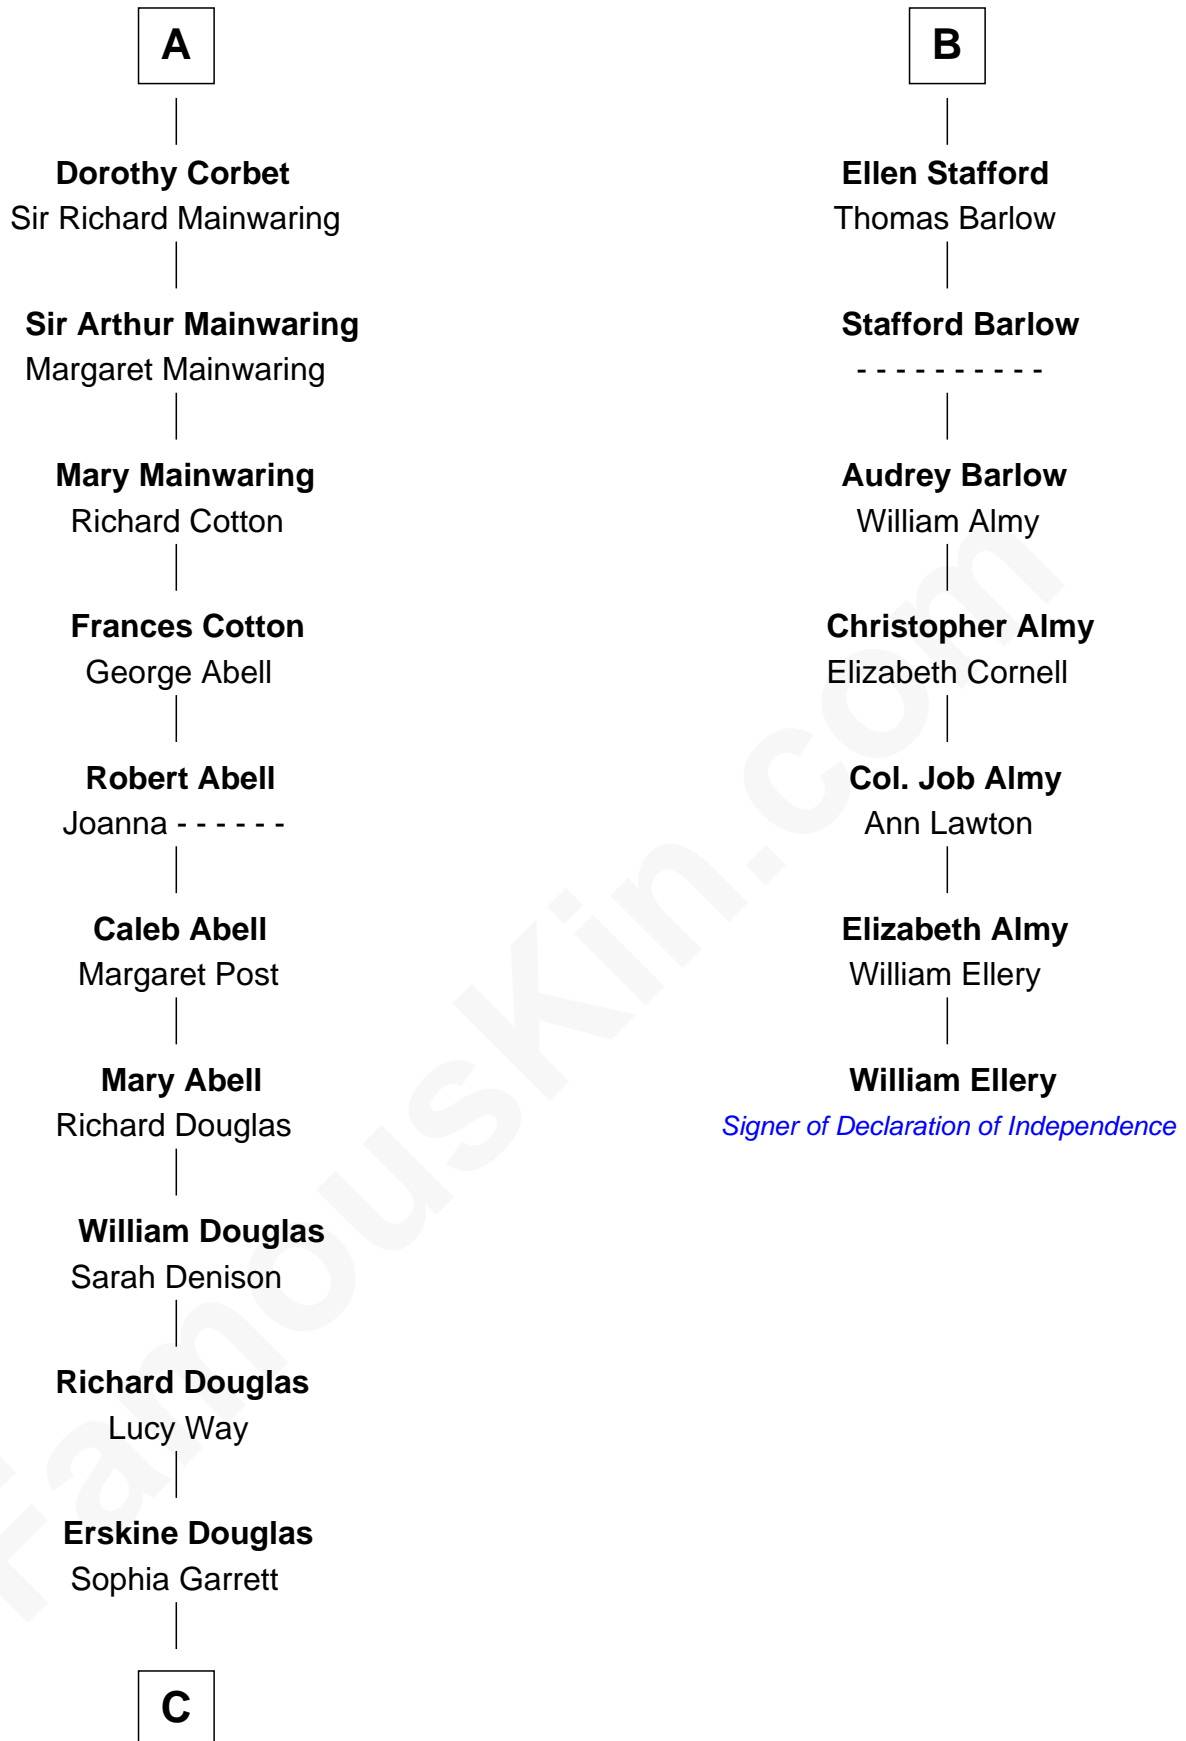

**FamousKin.com**  
**Relationship Chart of**  
**Melvyn Douglas**  
*Movie Actor*

13th cousin 6 times removed of  
**William Ellery**  
*Signer of the Declaration of Independence*

**C**

—  
**Emma Jane Douglas**

Col. George Taliaferro Shackelford

—  
**Lena Priscilla Shackelford**

Edouard Gregory Hesselberg

—  
**Melvyn Douglas**

*Movie Actor*

FamousKin.com