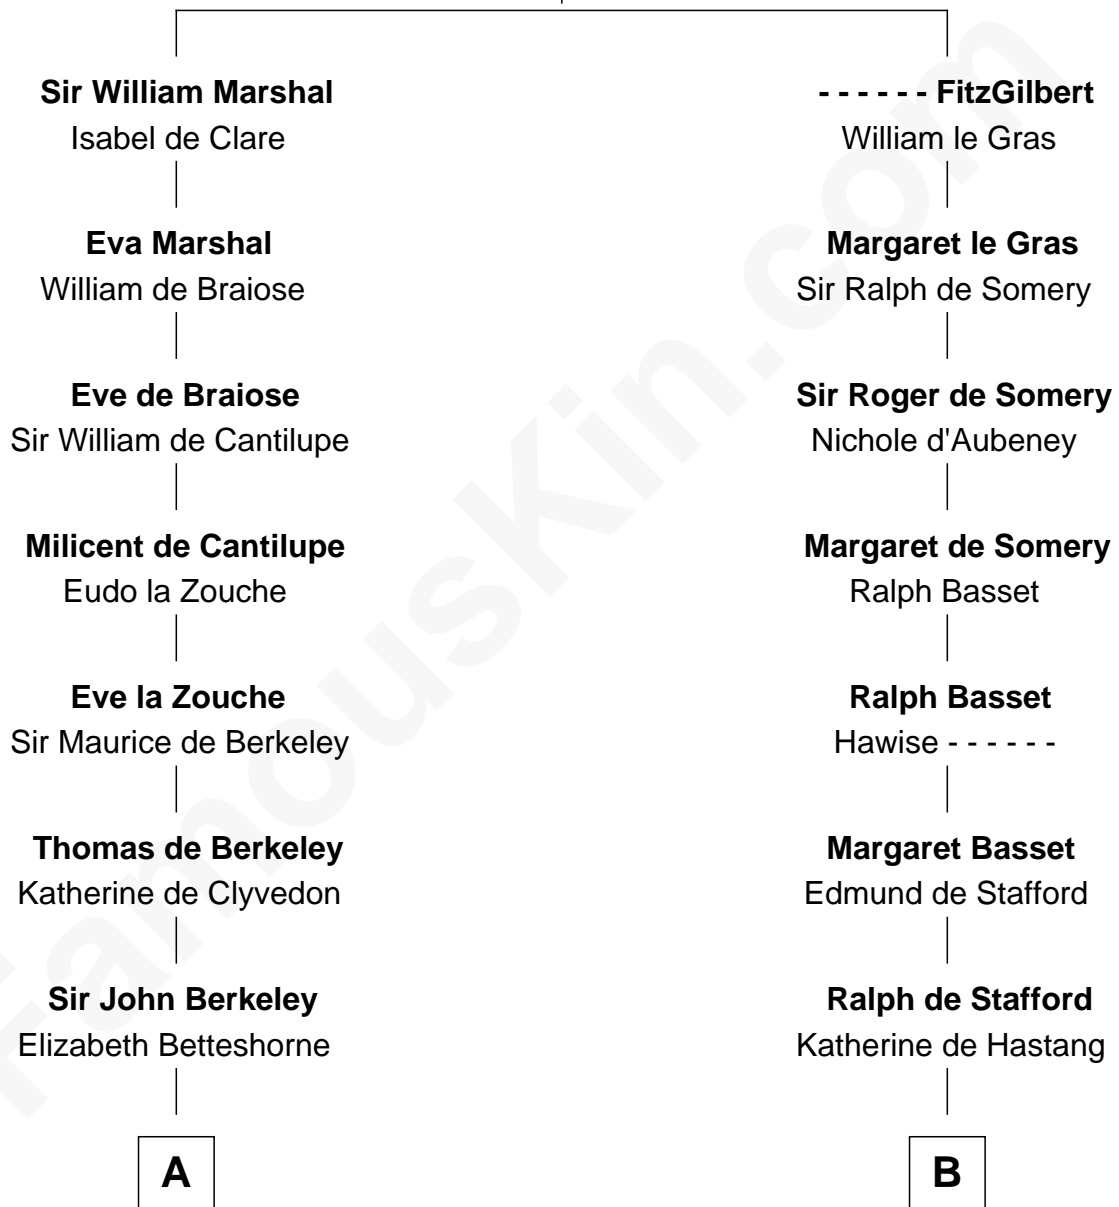

FamousKin.com Relationship Chart of

Melvyn Douglas
Movie Actor

20th cousin 1 time removed of

William Ellery

Signer of the Declaration of Independence

John FitzGilbert
Sybilla of Salisbury

C

Richard Douglas

Lucy Way

Erskine Douglas

Sophia Garrett

Emma Jane Douglas

Col. George Taliaferro Shackelford

Lena Priscilla Shackelford

Edouard Gregory Hesselberg

Melvyn Douglas