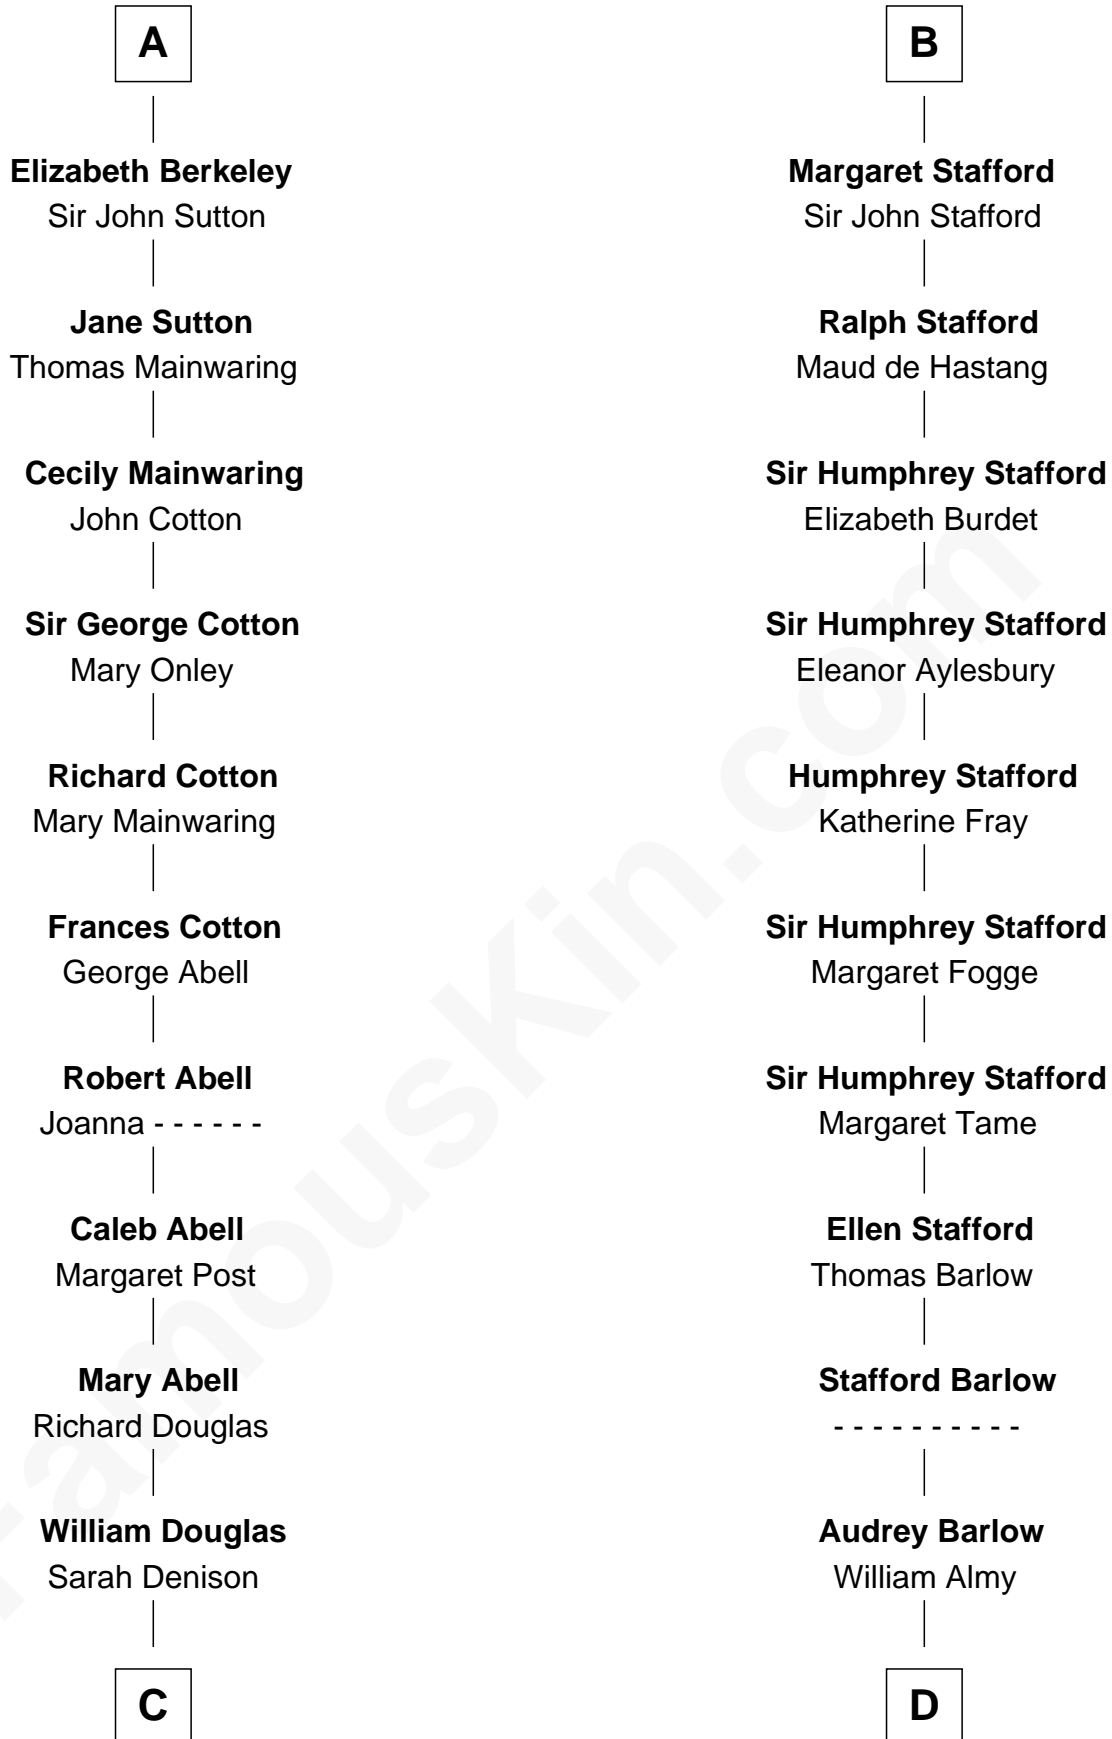

FamousKin.com Relationship Chart of

Melvyn Douglas
Movie Actor

20th cousin 1 time removed of

William Ellery

Signer of the Declaration of Independence

John FitzGilbert
Sybilla of Salisbury

C

Richard Douglas

Lucy Way

Erskine Douglas

Sophia Garrett

Emma Jane Douglas

Col. George Taliaferro Shackelford

Lena Priscilla Shackelford

Edouard Gregory Hesselberg

Melvyn Douglas