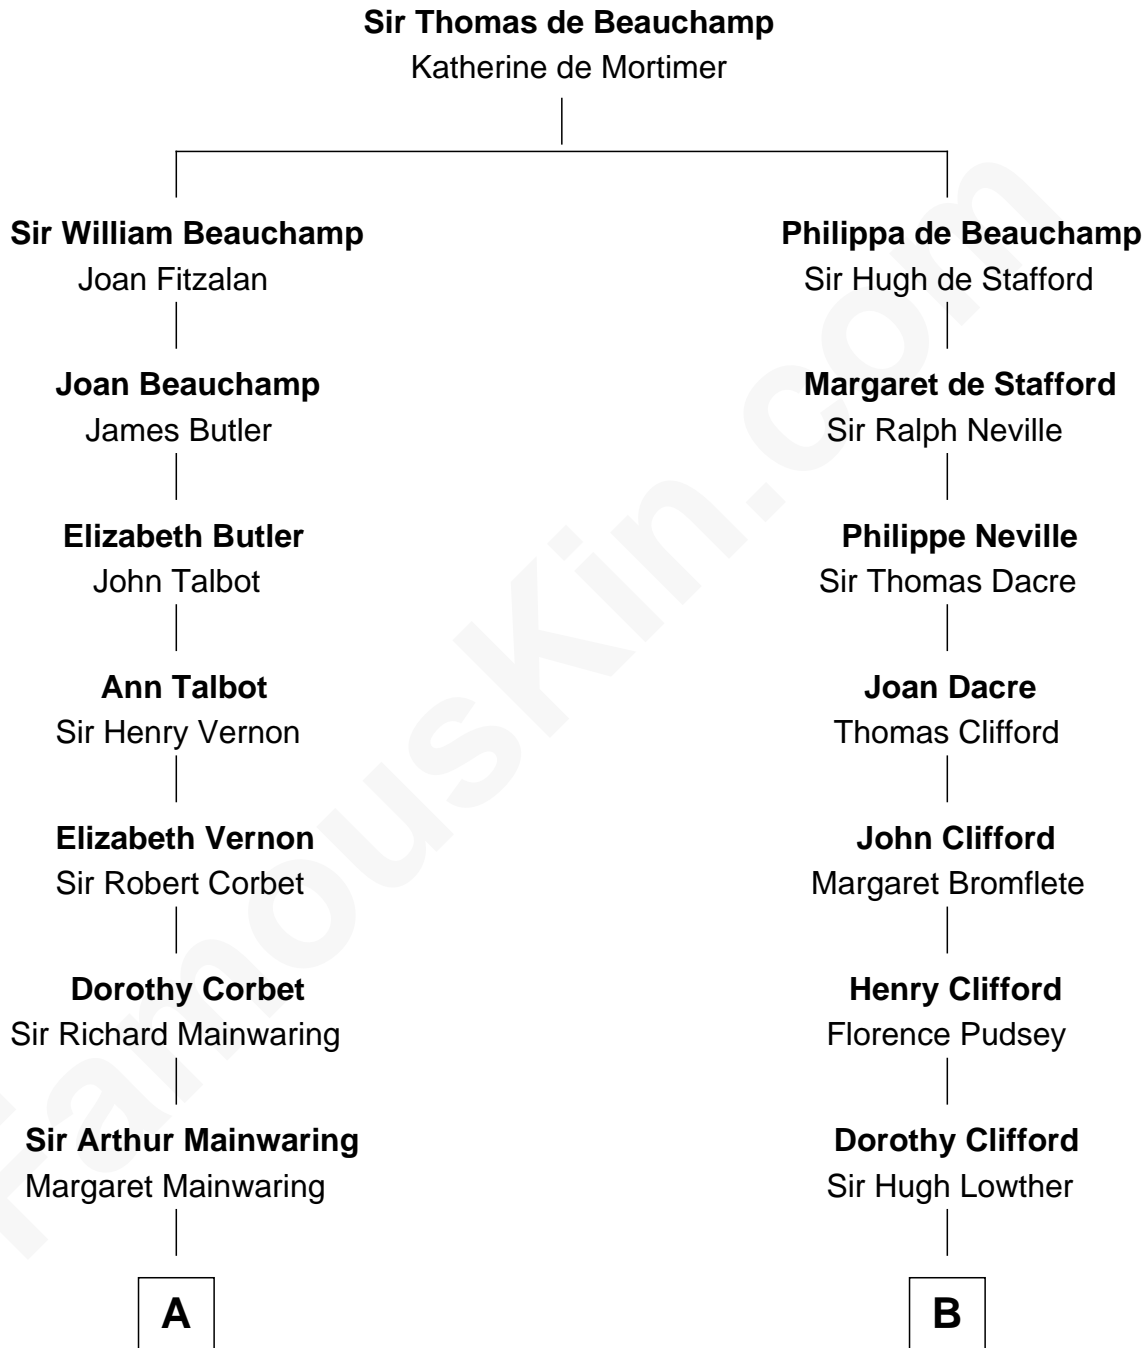

FamousKin.com Relationship Chart of

Melvyn Douglas

Movie Actor

15th cousin 2 times removed of

Fletcher Christian

Leader of the mutiny on the Bounty

THE "BOUNTY" AT OAHOKU

A

Mary Mainwaring

Richard Cotton

Frances Cotton

George Abell

Robert Abell

Joanna - - - - -

Caleb Abell

Margaret Post

Mary Abell

Richard Douglas

William Douglas

Sarah Denison

Richard Douglas

Lucy Way

Erskine Douglas

Sophia Garrett