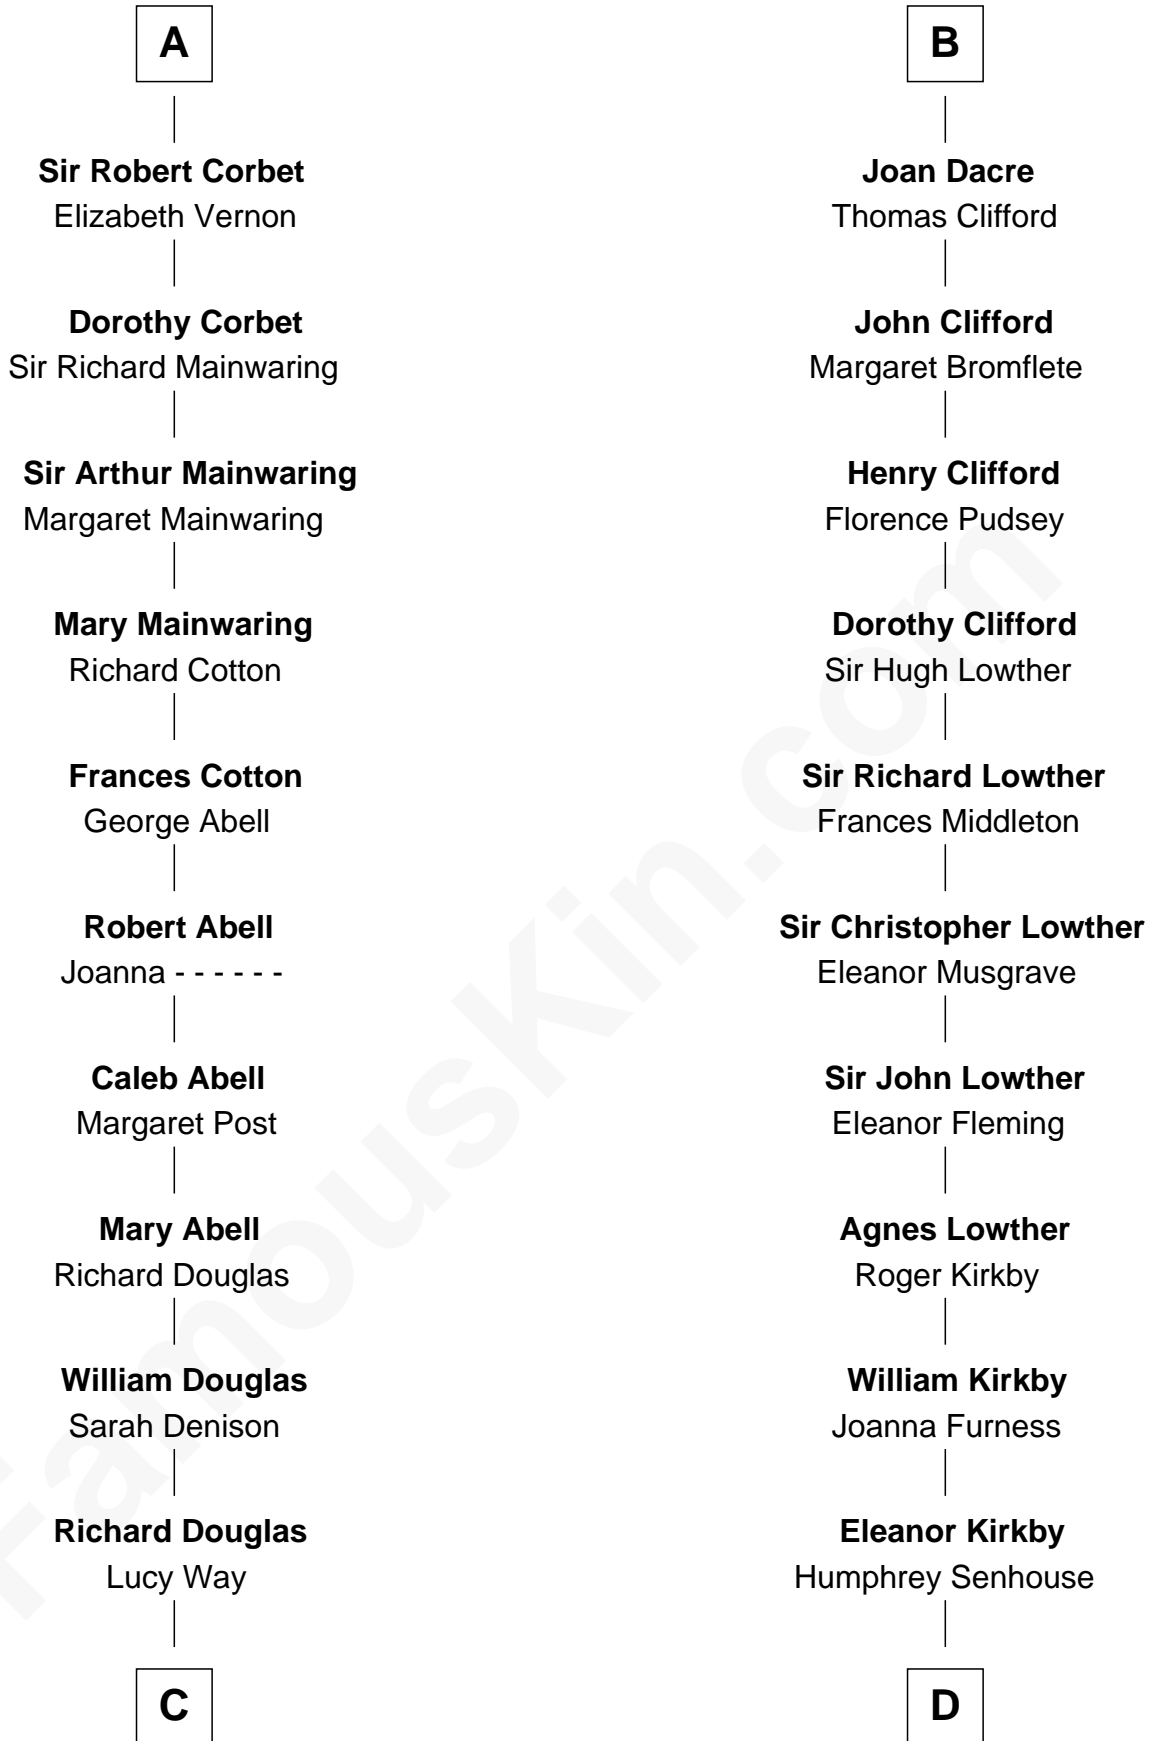

FamousKin.com Relationship Chart of

Melvyn Douglas

Movie Actor

19th cousin 1 time removed of

Fletcher Christian

Leader of the mutiny on the Bounty

THE "BOUNTY" AT OAHU

C

Erskine Douglas

Sophia Garrett

Emma Jane Douglas

Col. George Taliaferro Shackelford

Lena Priscilla Shackelford

Edouard Gregory Hesselberg

Melvyn Douglas

Movie Actor

D

Bridget Senhouse

John Christian

Charles Christian

Anne Dixon

Fletcher Christian

Leader of the mutiny on the Bounty

FamousKin.com