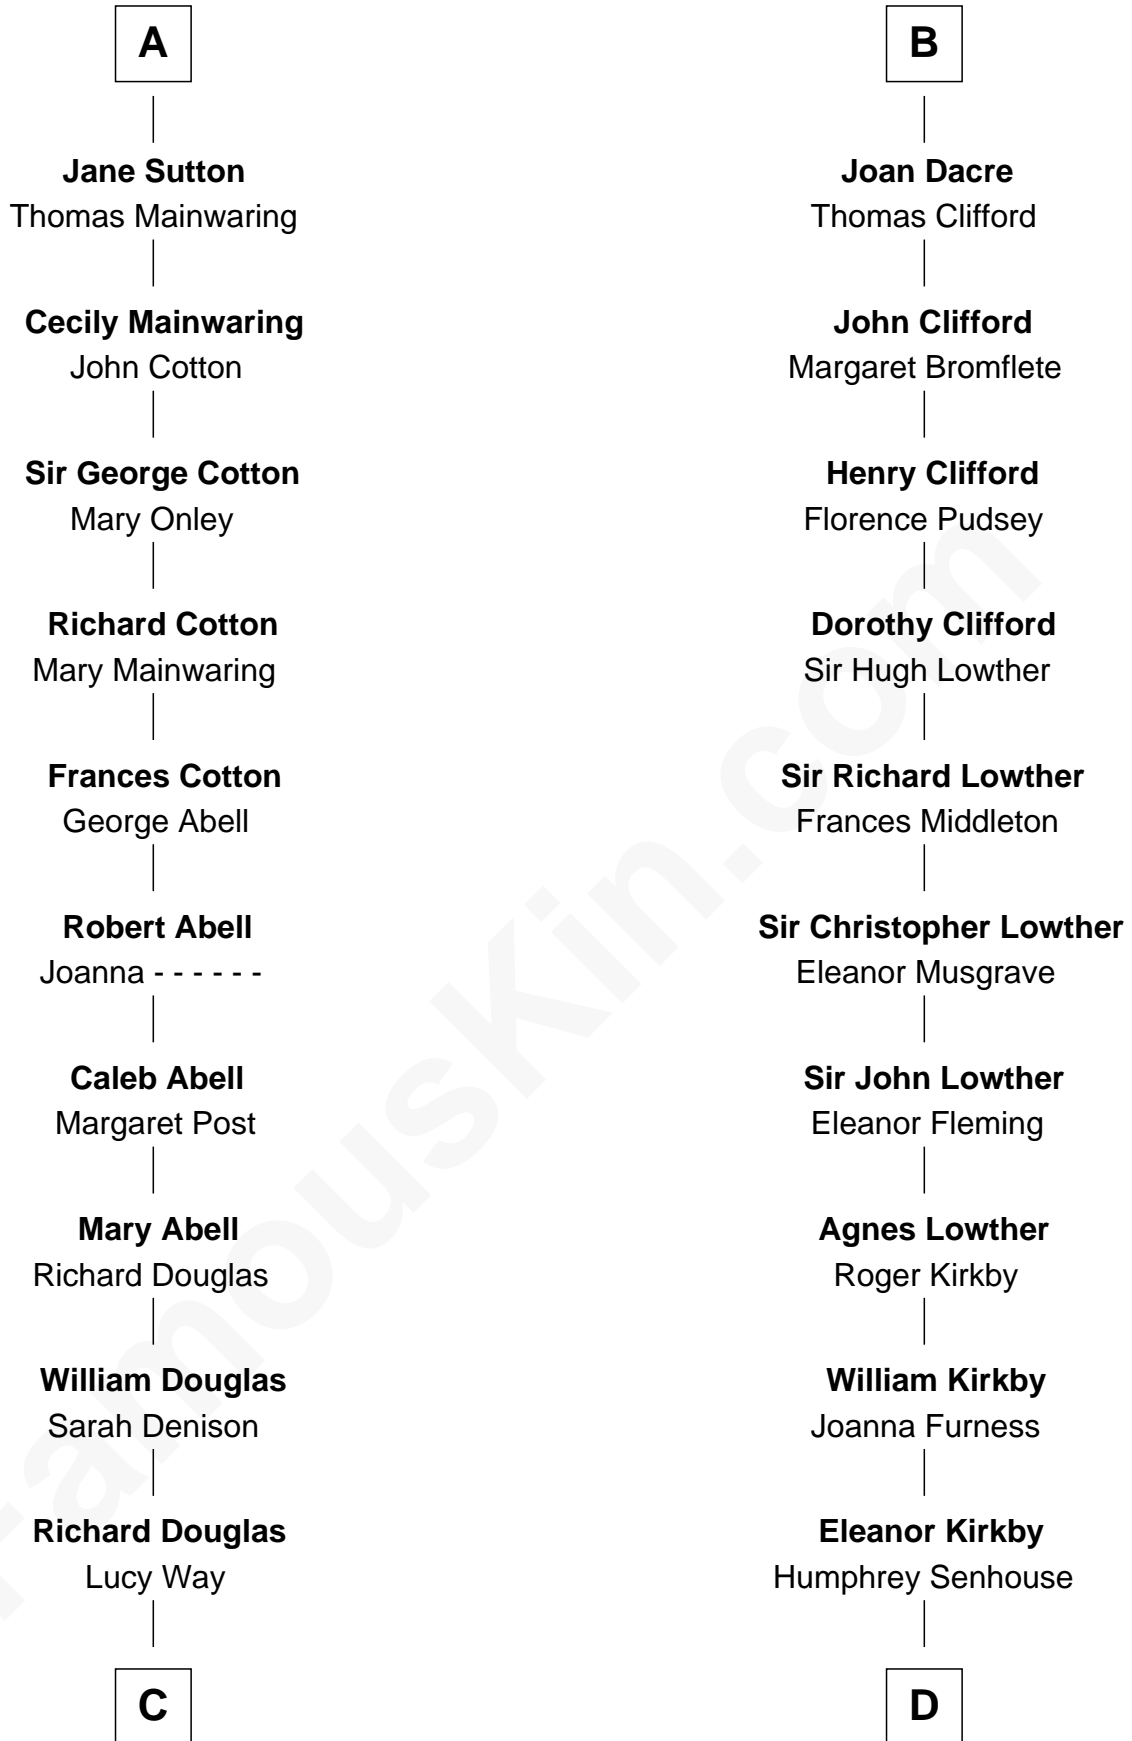

## Relationship Chart of

### Melvyn Douglas

Movie Actor

19th cousin 1 time removed of

**Fletcher Christian**  
 Leader of the mutiny on the Bounty

**C**

**Erskine Douglas**

Sophia Garrett

**Emma Jane Douglas**

Col. George Taliaferro Shackelford

**Lena Priscilla Shackelford**

Edouard Gregory Hesselberg

**Melvyn Douglas**

*Movie Actor*

**D**

**Bridget Senhouse**

John Christian

**Charles Christian**

Anne Dixon

**Fletcher Christian**

*Leader of the mutiny on the Bounty*

FamousKin.com