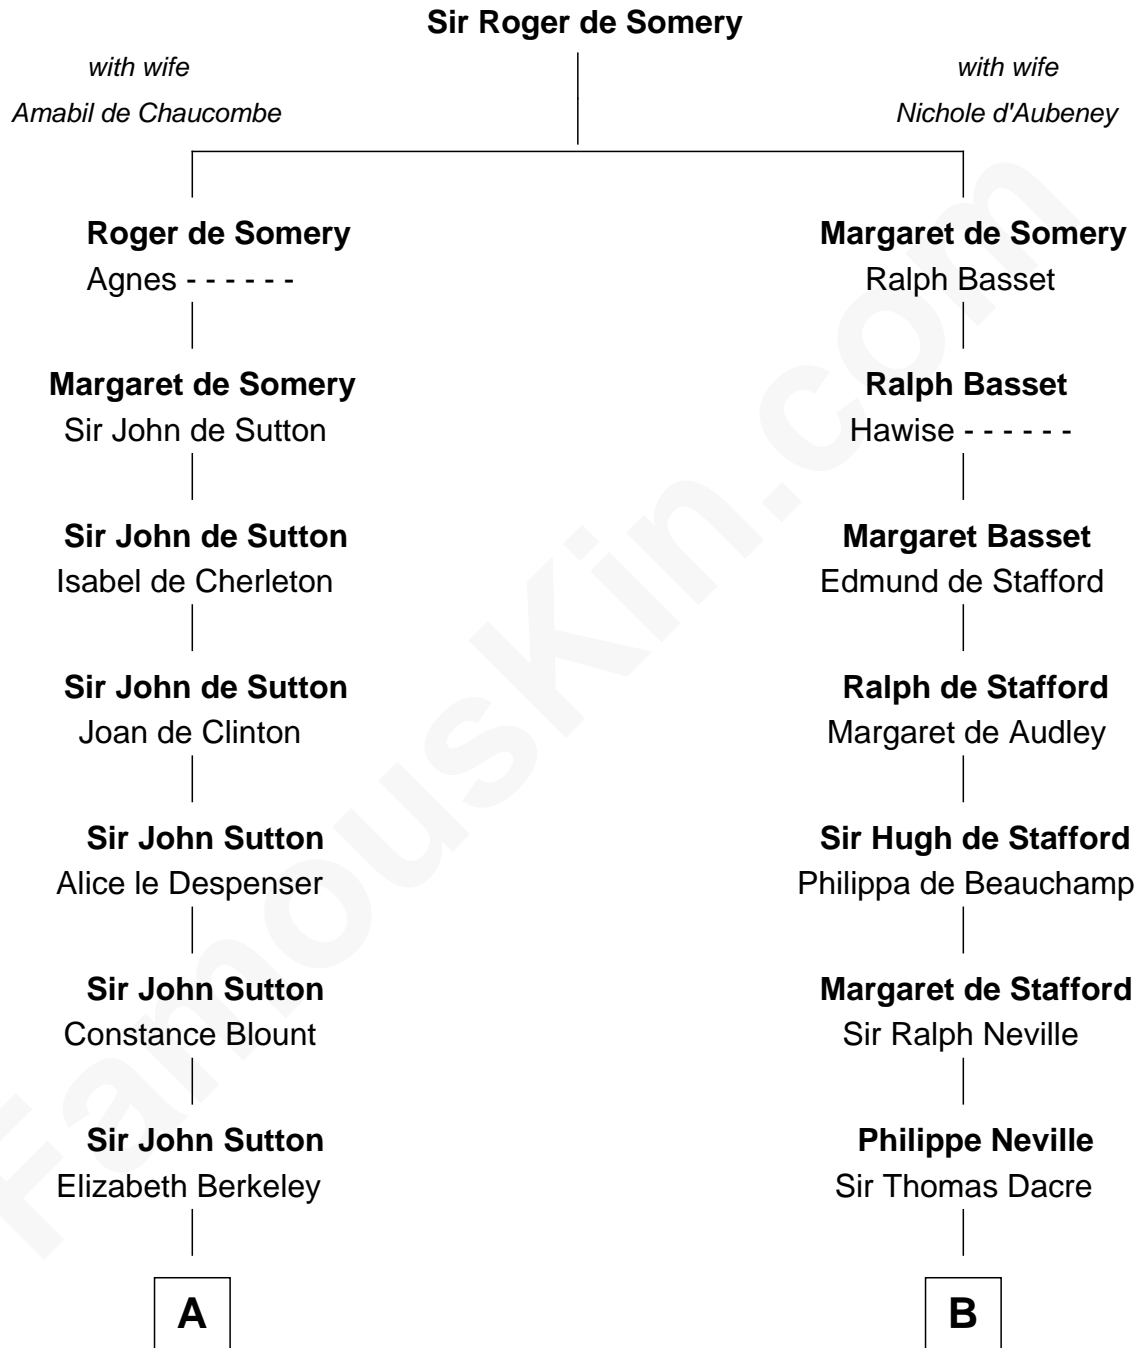

## Relationship Chart of

### Melvyn Douglas

Movie Actor

19th cousin 1 time removed of

**Fletcher Christian**  
 Leader of the mutiny on the Bounty

**C**

**Erskine Douglas**

Sophia Garrett

**Emma Jane Douglas**

Col. George Taliaferro Shackelford

**Lena Priscilla Shackelford**

Edouard Gregory Hesselberg

**Melvyn Douglas**

*Movie Actor*

**D**

**Bridget Senhouse**

John Christian

**Charles Christian**

Anne Dixon

**Fletcher Christian**

*Leader of the mutiny on the Bounty*

FamousKin.com