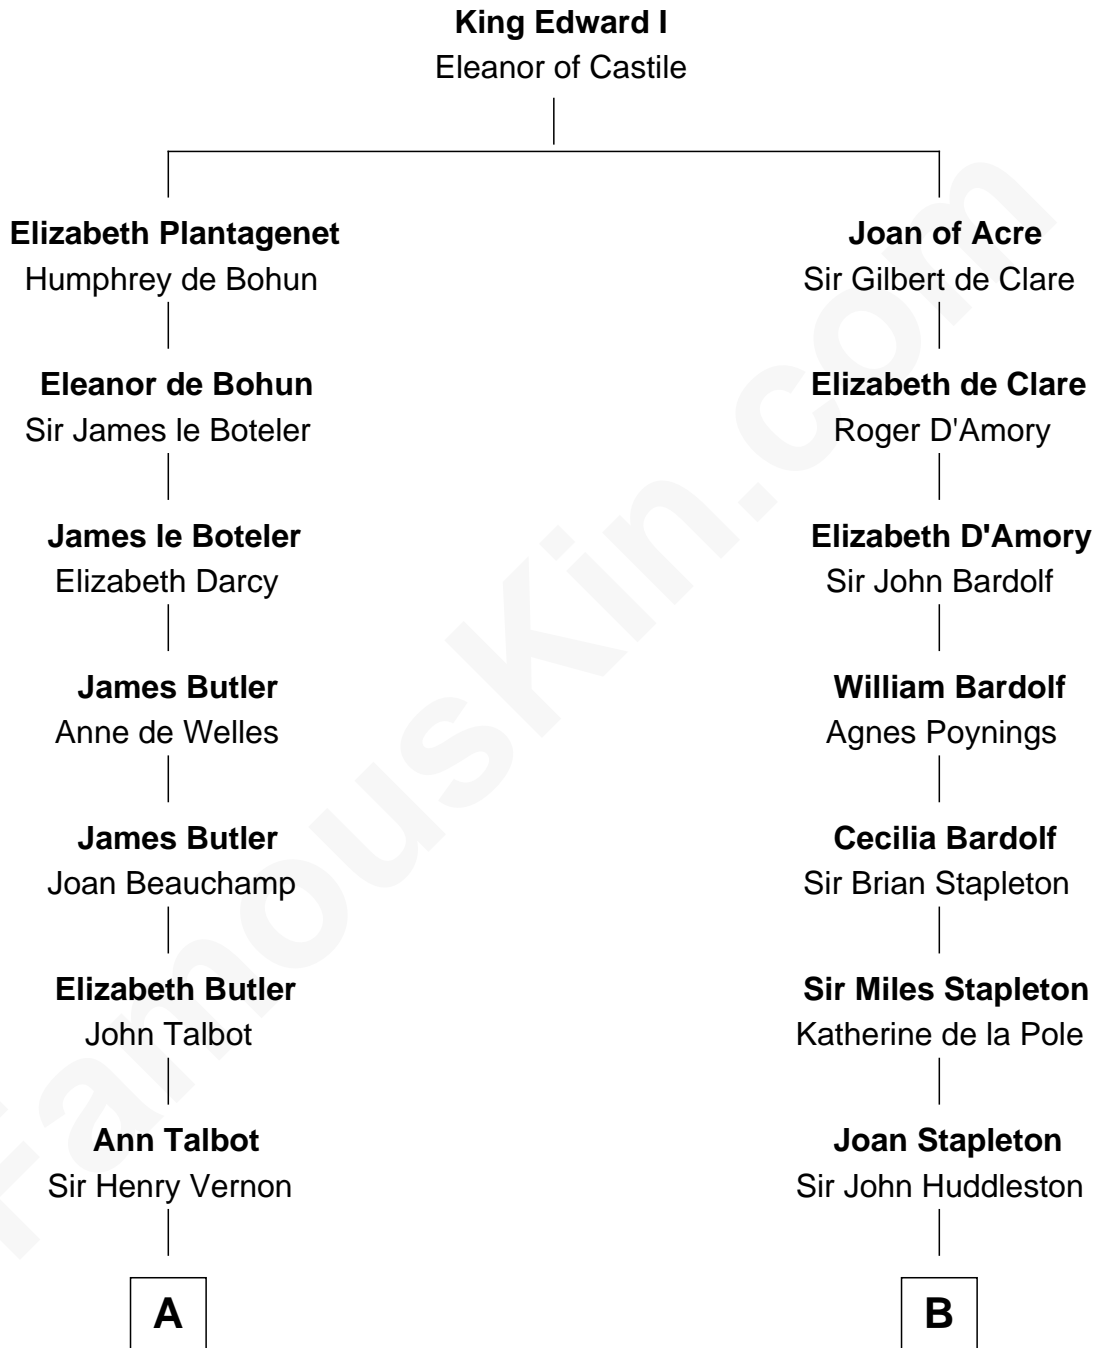

FamousKin.com Relationship Chart of

Melvyn Douglas

Movie Actor

16th cousin 4 times removed of

Fletcher Christian

Leader of the mutiny on the Bounty

C

—
Erskine Douglas

Sophia Garrett

—
Emma Jane Douglas

Col. George Taliaferro Shackelford

—
Lena Priscilla Shackelford

Edouard Gregory Hesselberg

—
Melvyn Douglas

Movie Actor

FamousKin.com