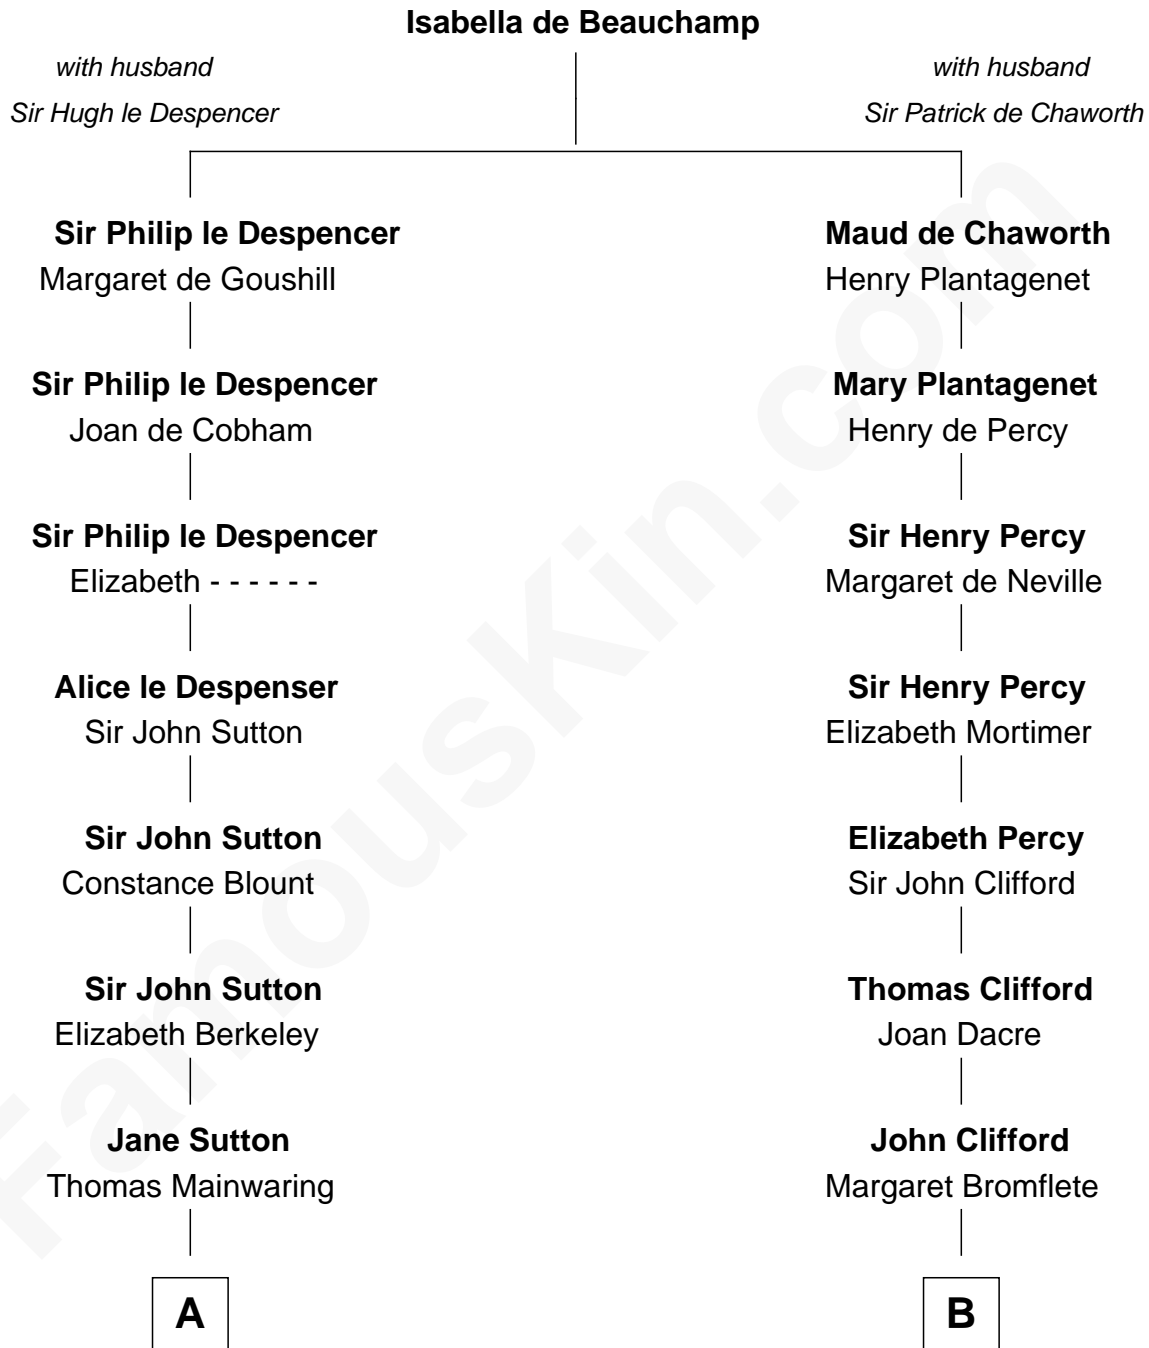

FamousKin.com Relationship Chart of

Melvyn Douglas

Movie Actor

17th cousin 2 times removed of

Fletcher Christian

Leader of the mutiny on the Bounty

THE "BOUNTY" AT SEASIDE

C

—
Emma Jane Douglas
Col. George Taliaferro Shackelford

—
Lena Priscilla Shackelford
Edouard Gregory Hesselberg

—
Melvyn Douglas
Movie Actor

FamousKin.com