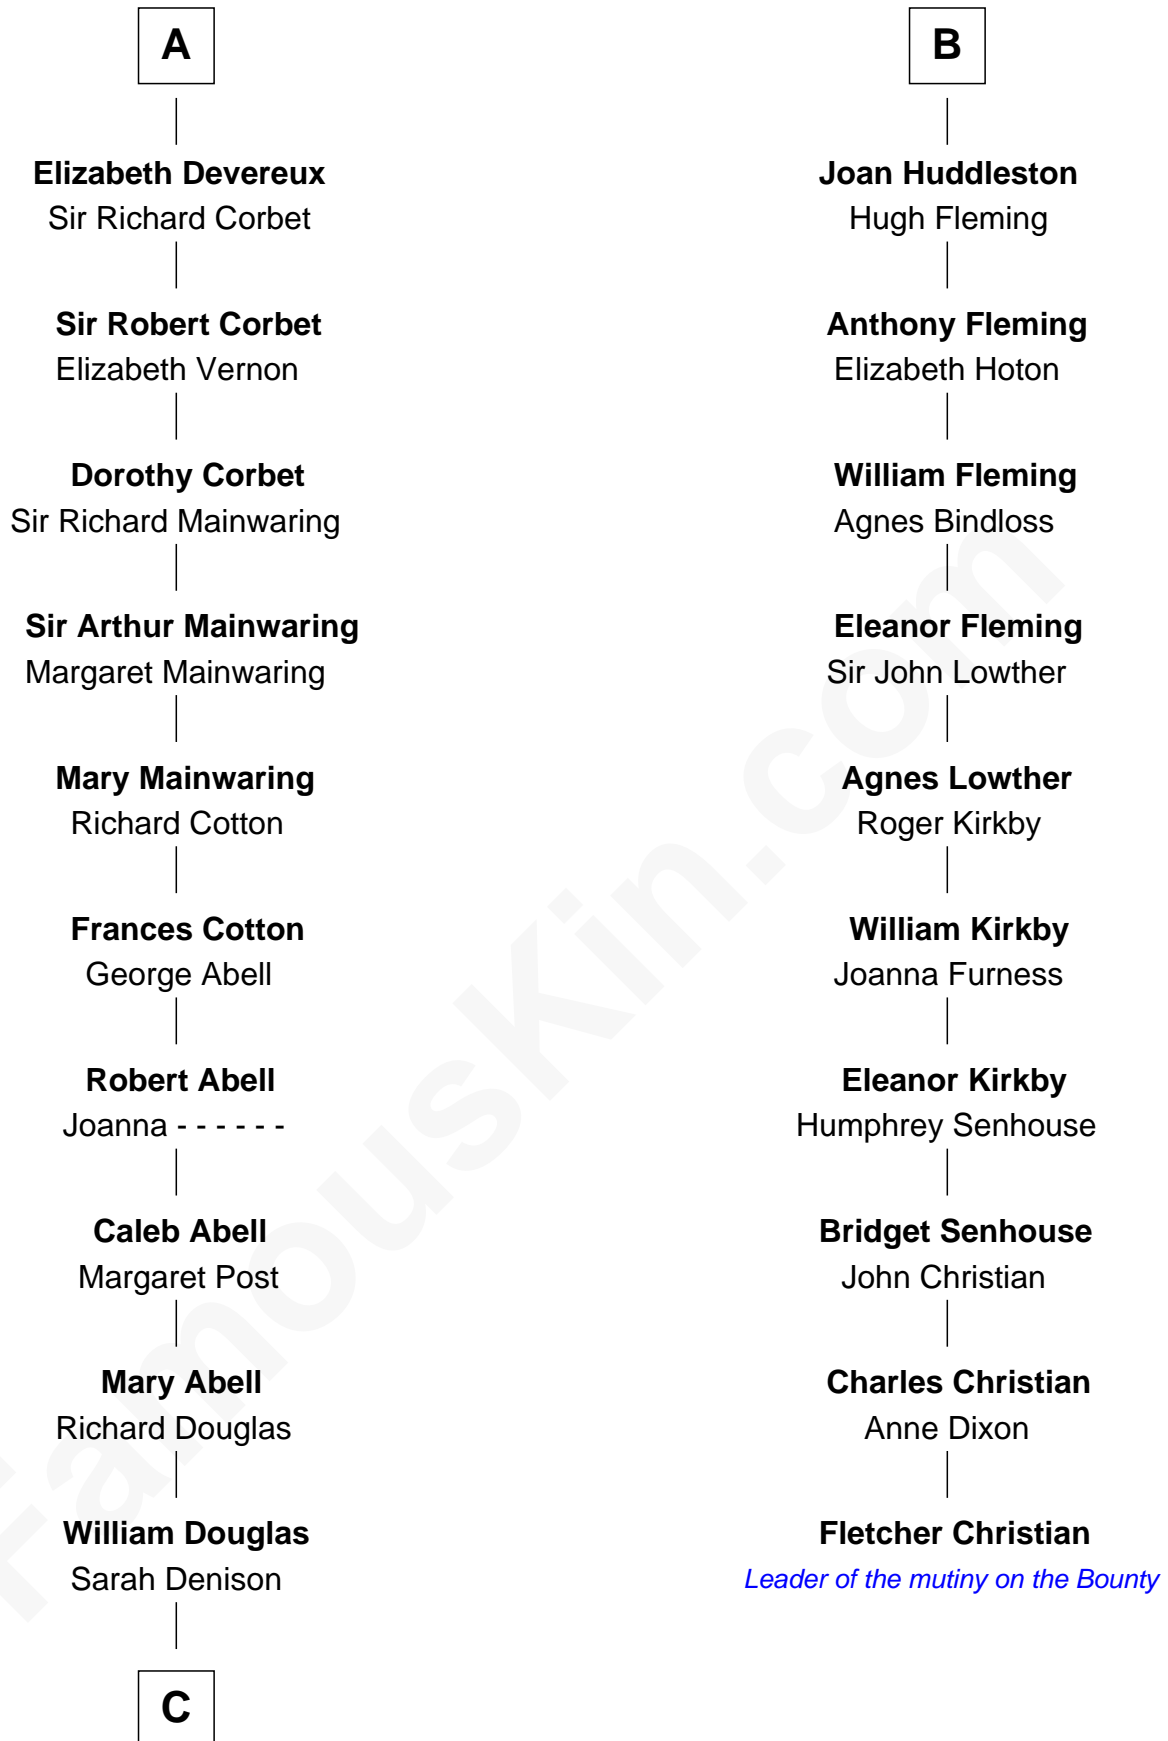

FamousKin.com
Relationship Chart of
Melvyn Douglas
Movie Actor

16th cousin 5 times removed of

Fletcher Christian
Leader of the mutiny on the Bounty

C

Richard Douglas

Lucy Way

Erskine Douglas

Sophia Garrett

Emma Jane Douglas

Col. George Taliaferro Shackelford

Lena Priscilla Shackelford

Edouard Gregory Hesselberg

Melvyn Douglas

Movie Actor

FamousKin.com