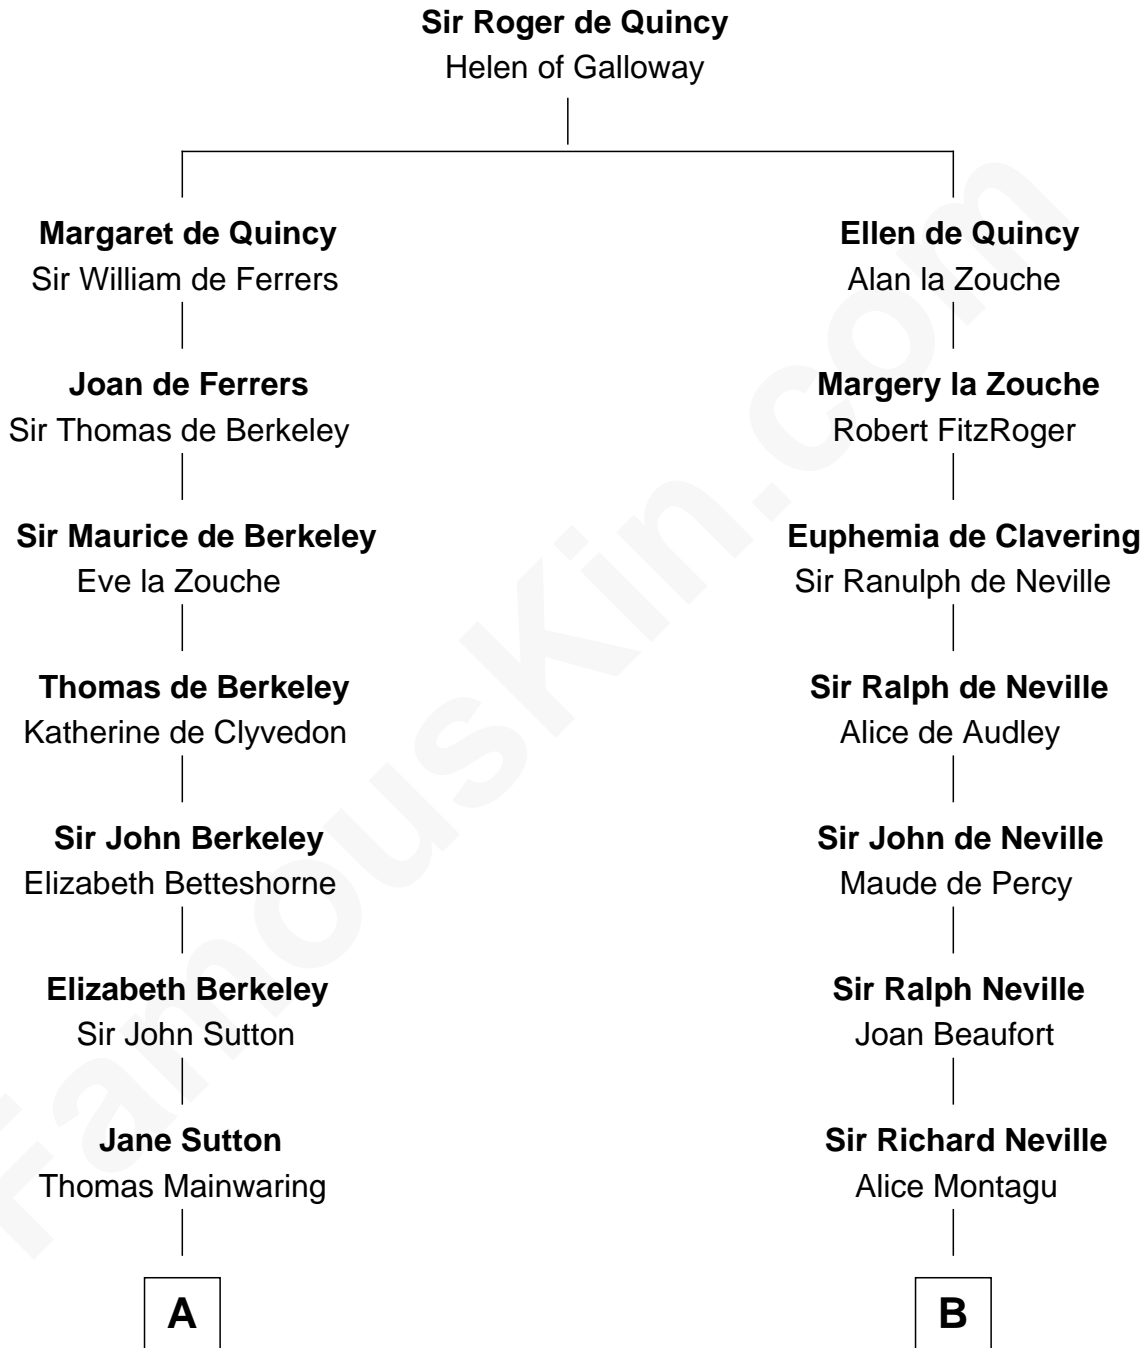

FamousKin.com Relationship Chart of

Melvyn Douglas

Movie Actor

18th cousin 1 time removed of

Fletcher Christian

Leader of the mutiny on the Bounty

THE "BOUNTY" AT OAHU

C

Emma Jane Douglas
Col. George Taliaferro Shackelford

Lena Priscilla Shackelford
Edouard Gregory Hesselberg

Melvyn Douglas
Movie Actor

D

Charles Christian
Anne Dixon

Fletcher Christian
Leader of the mutiny on the Bounty