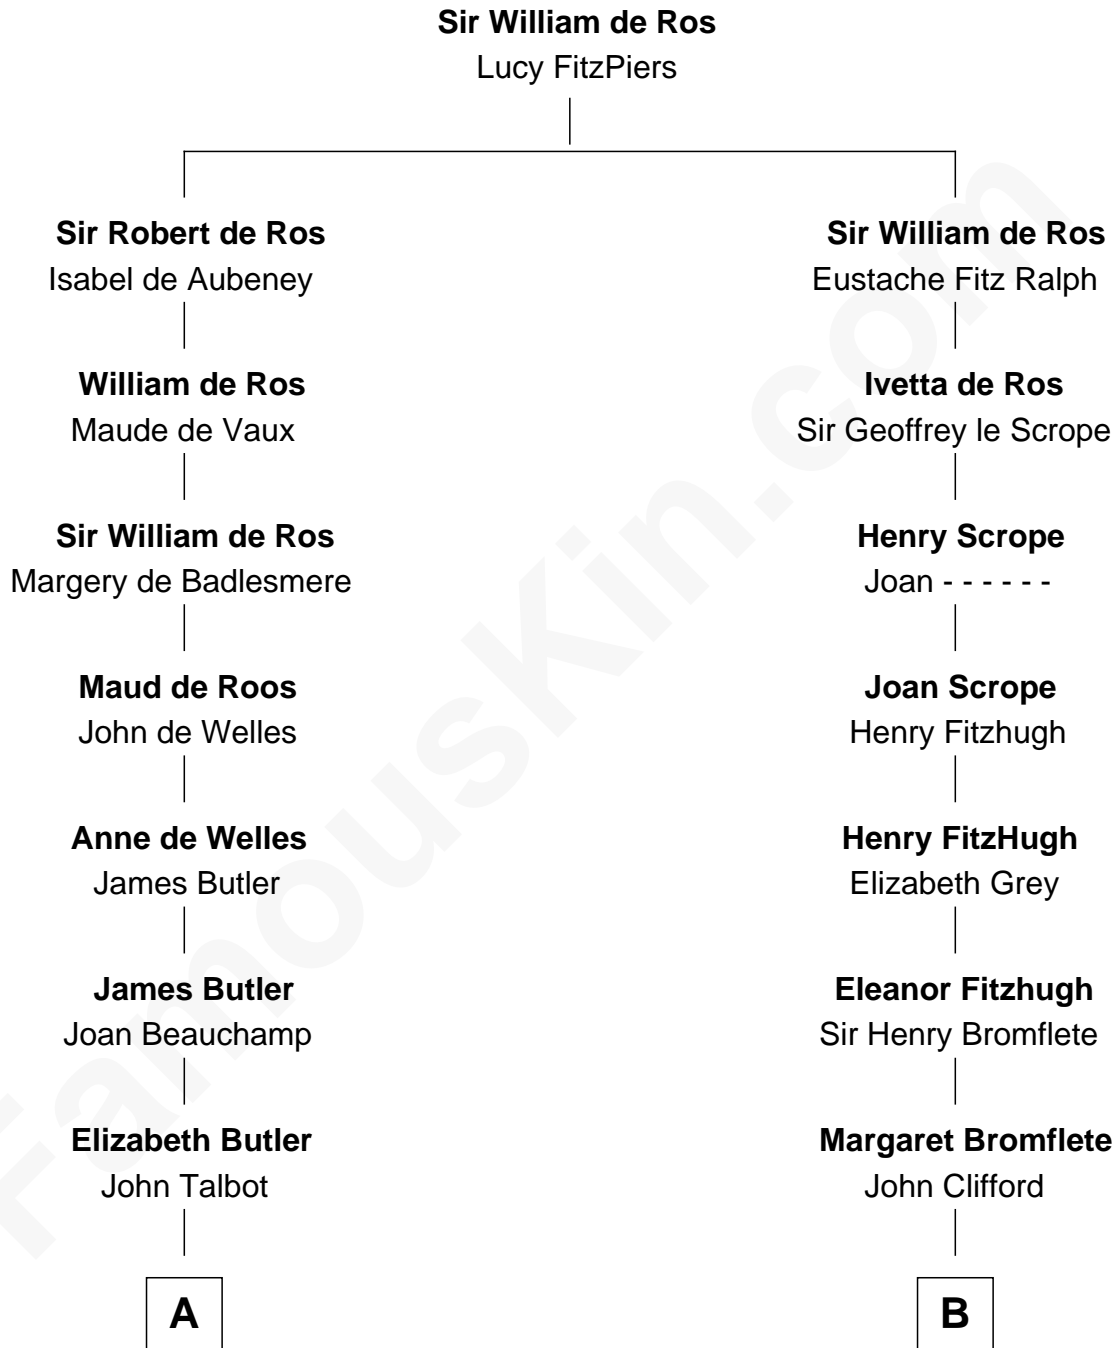

FamousKin.com Relationship Chart of

Melvyn Douglas

Movie Actor

17th cousin 4 times removed of

Fletcher Christian

Leader of the mutiny on the Bounty

THE "BOUNTY" AT OAHOKU

C

Richard Douglas

Lucy Way

Erskine Douglas

Sophia Garrett

Emma Jane Douglas

Col. George Taliaferro Shackelford

Lena Priscilla Shackelford

Edouard Gregory Hesselberg