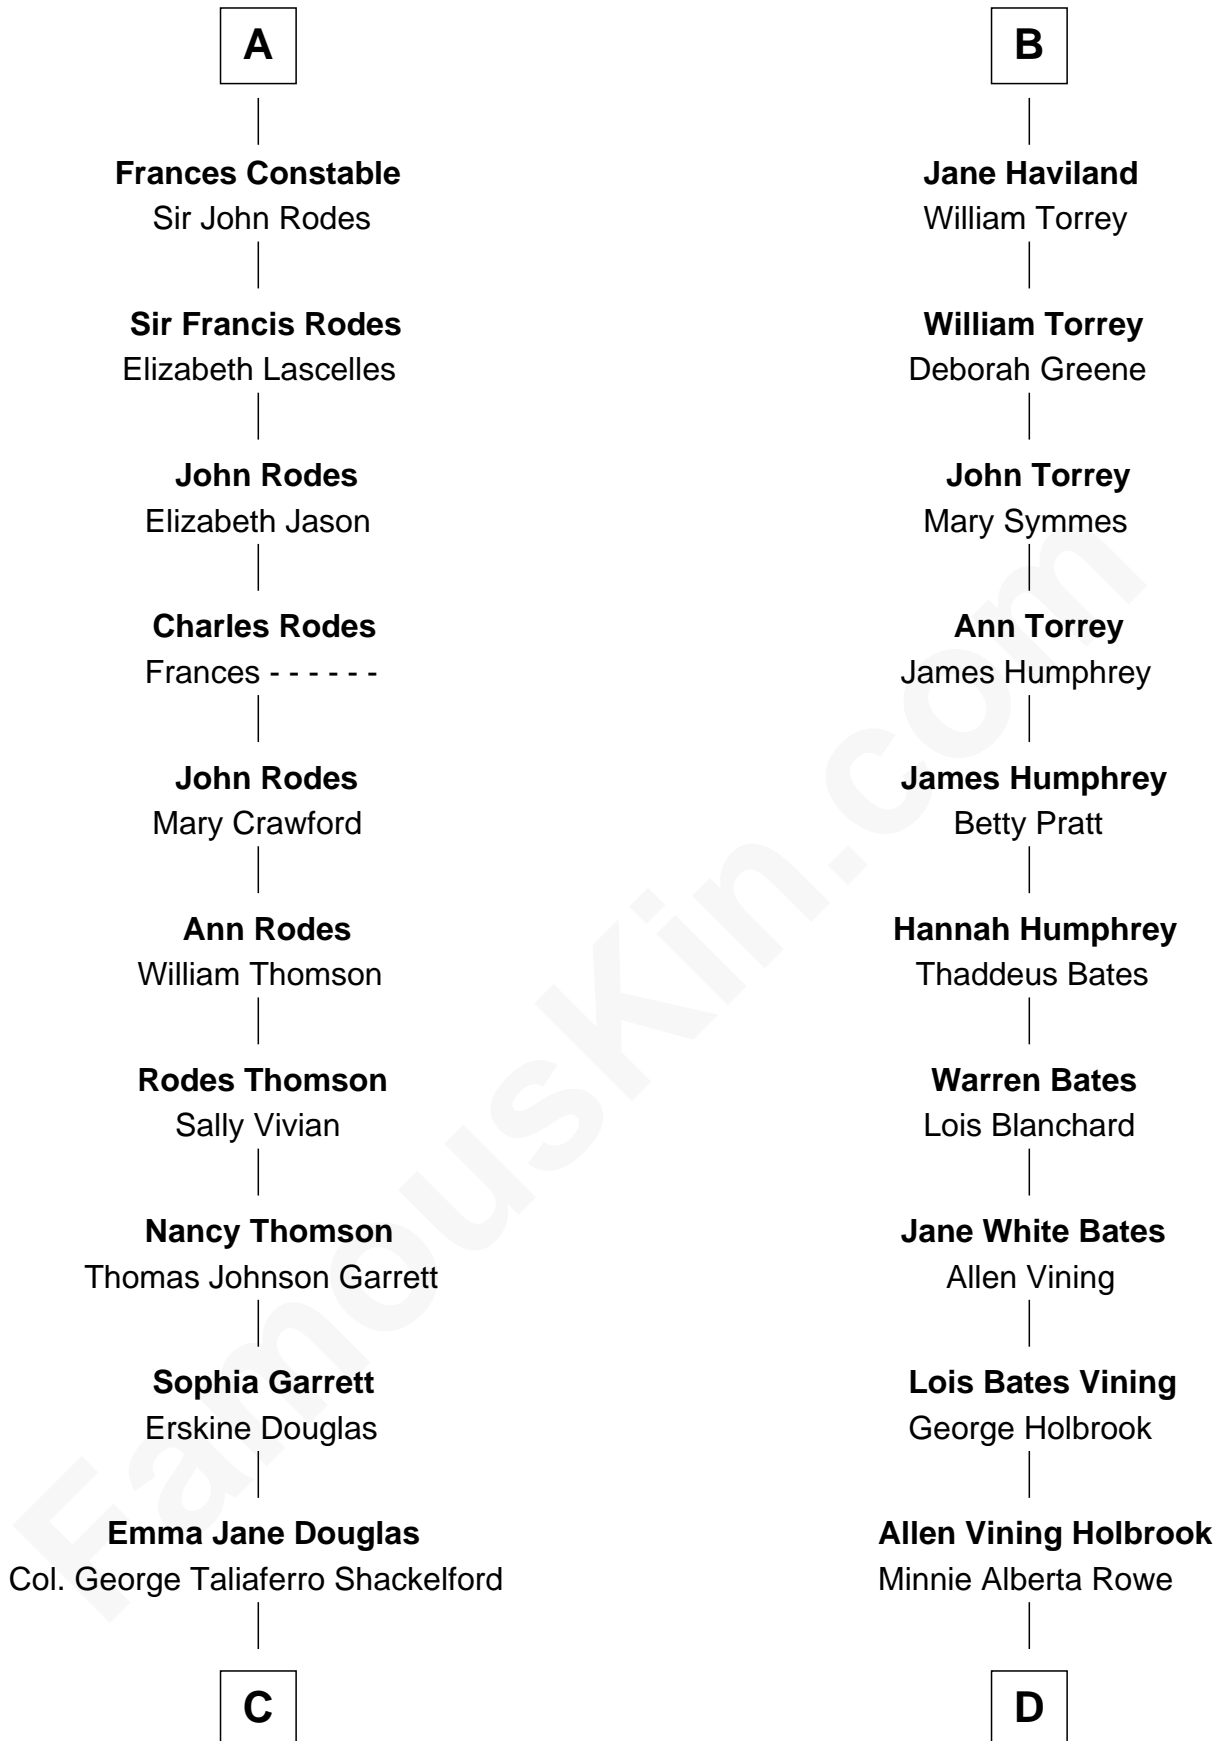

# FamousKin.com Relationship Chart of

**Melvyn Douglas**

*Movie Actor*

18th cousin of

**Hal Holbrook**

*TV and Movie Actor*

**Sir Henry Percy**  
Elizabeth Mortimer

**C**

**Lena Priscilla Shackelford**  
Edouard Gregory Hesselberg

**Melvyn Douglas**  
*Movie Actor*

**D**

**Harold Rowe Holbrook**  
Aileen R. Davenport

**Hal Holbrook**  
*TV and Movie Actor*

FamousKin.com