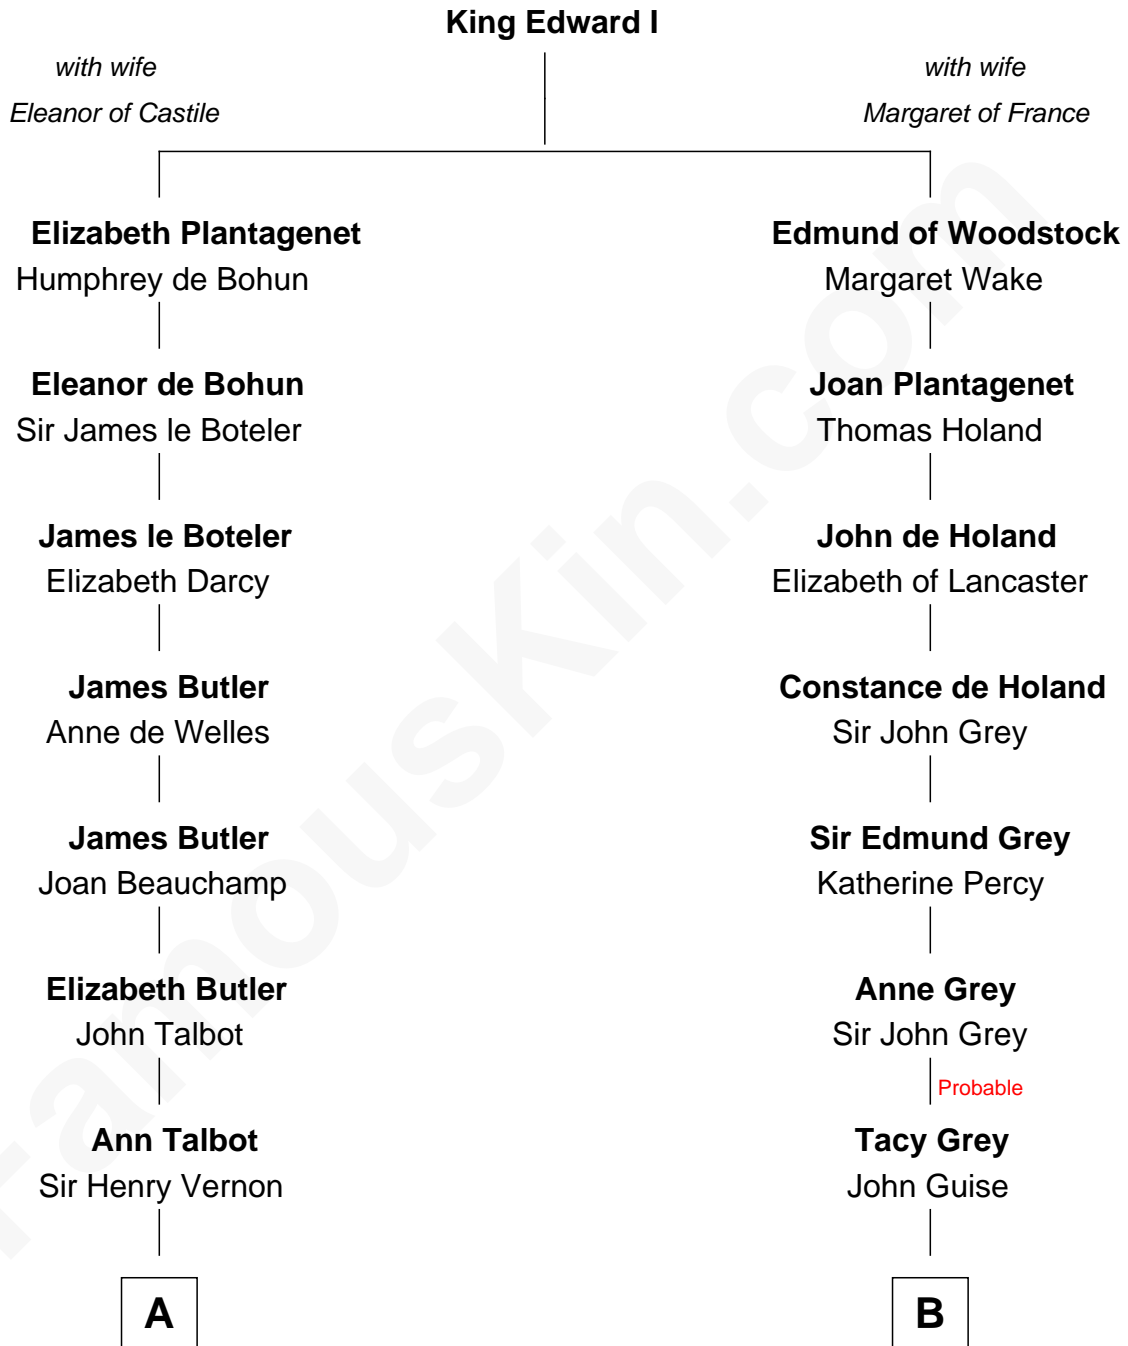

FamousKin.com Relationship Chart of

Melvyn Douglas
Movie Actor

20th cousin 1 time removed of

Hal Holbrook
TV and Movie Actor

C

Erskine Douglas

Sophia Garrett

Emma Jane Douglas

Col. George Taliaferro Shackelford

Lena Priscilla Shackelford

Edouard Gregory Hesselberg

Melvyn Douglas

Movie Actor

D

Jane White Bates

Allen Vining