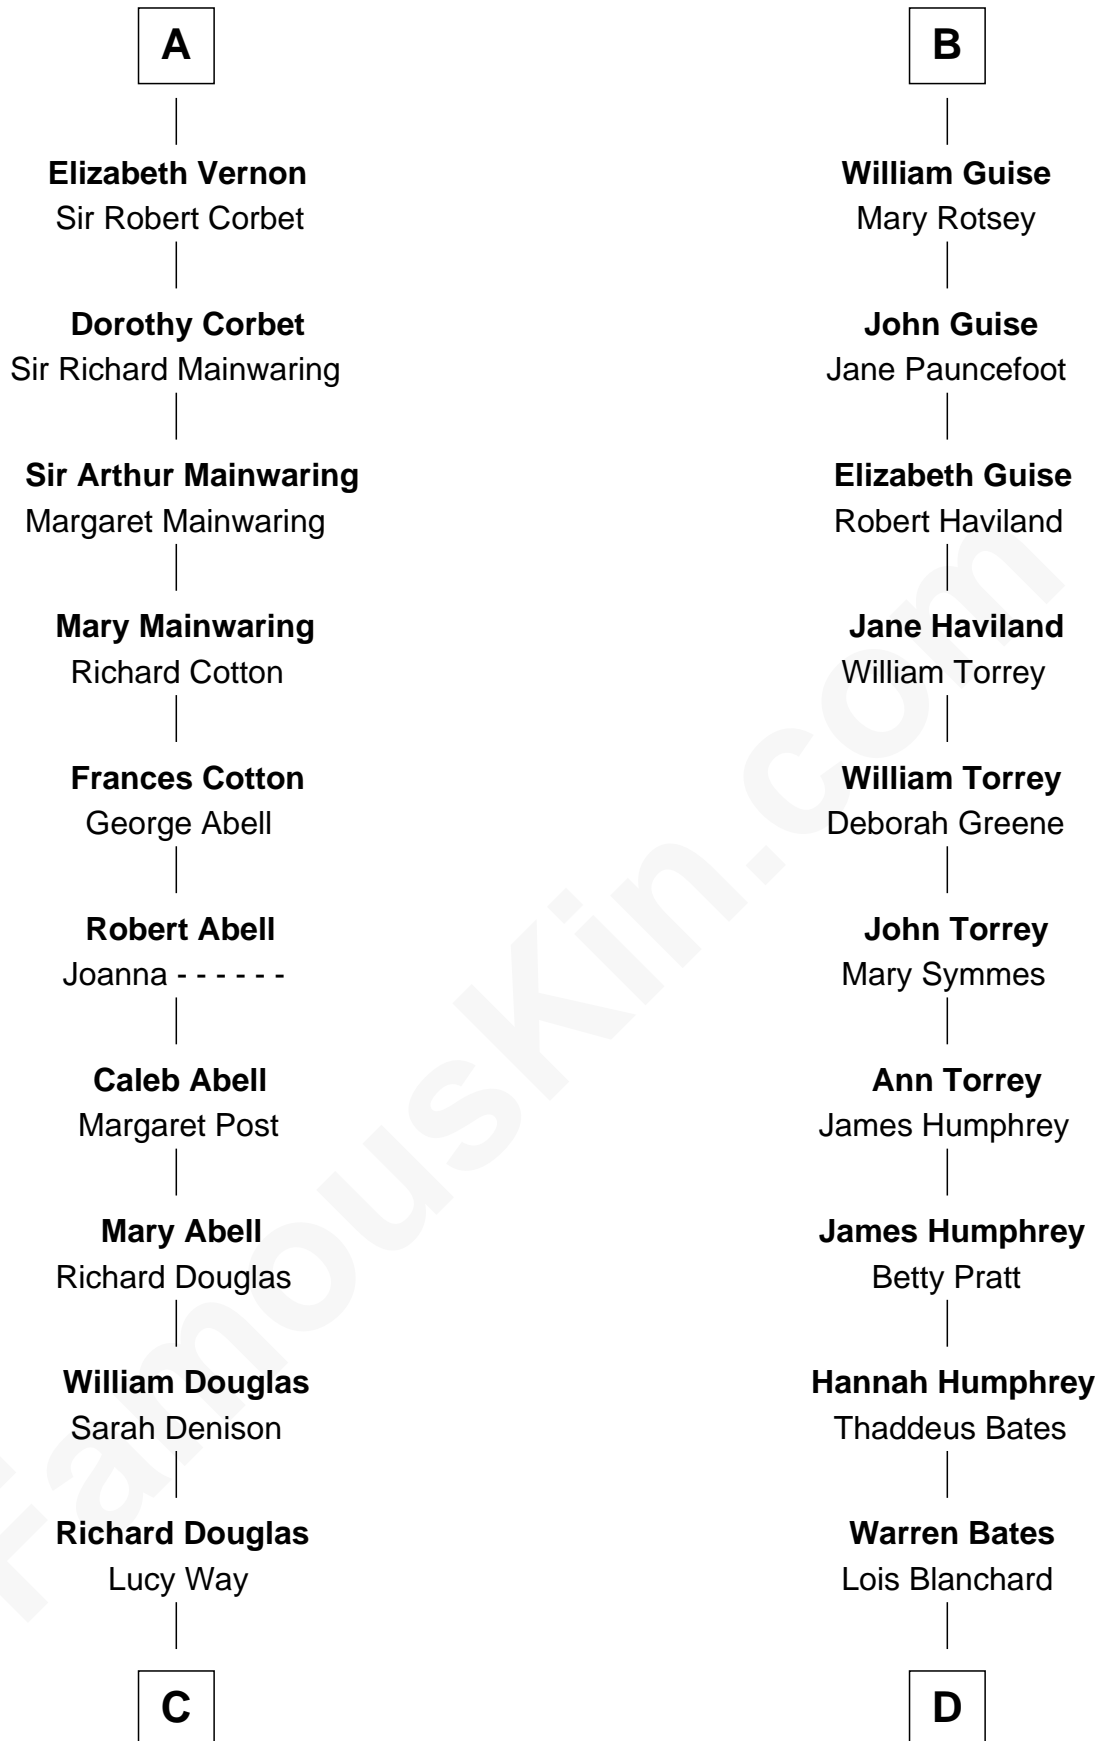

FamousKin.com Relationship Chart of

Melvyn Douglas
Movie Actor

20th cousin 1 time removed of

Hal Holbrook
TV and Movie Actor

C

Erskine Douglas

Sophia Garrett

Emma Jane Douglas

Col. George Taliaferro Shackelford

Lena Priscilla Shackelford

Edouard Gregory Hesselberg

Melvyn Douglas

Movie Actor

D

Jane White Bates

Allen Vining