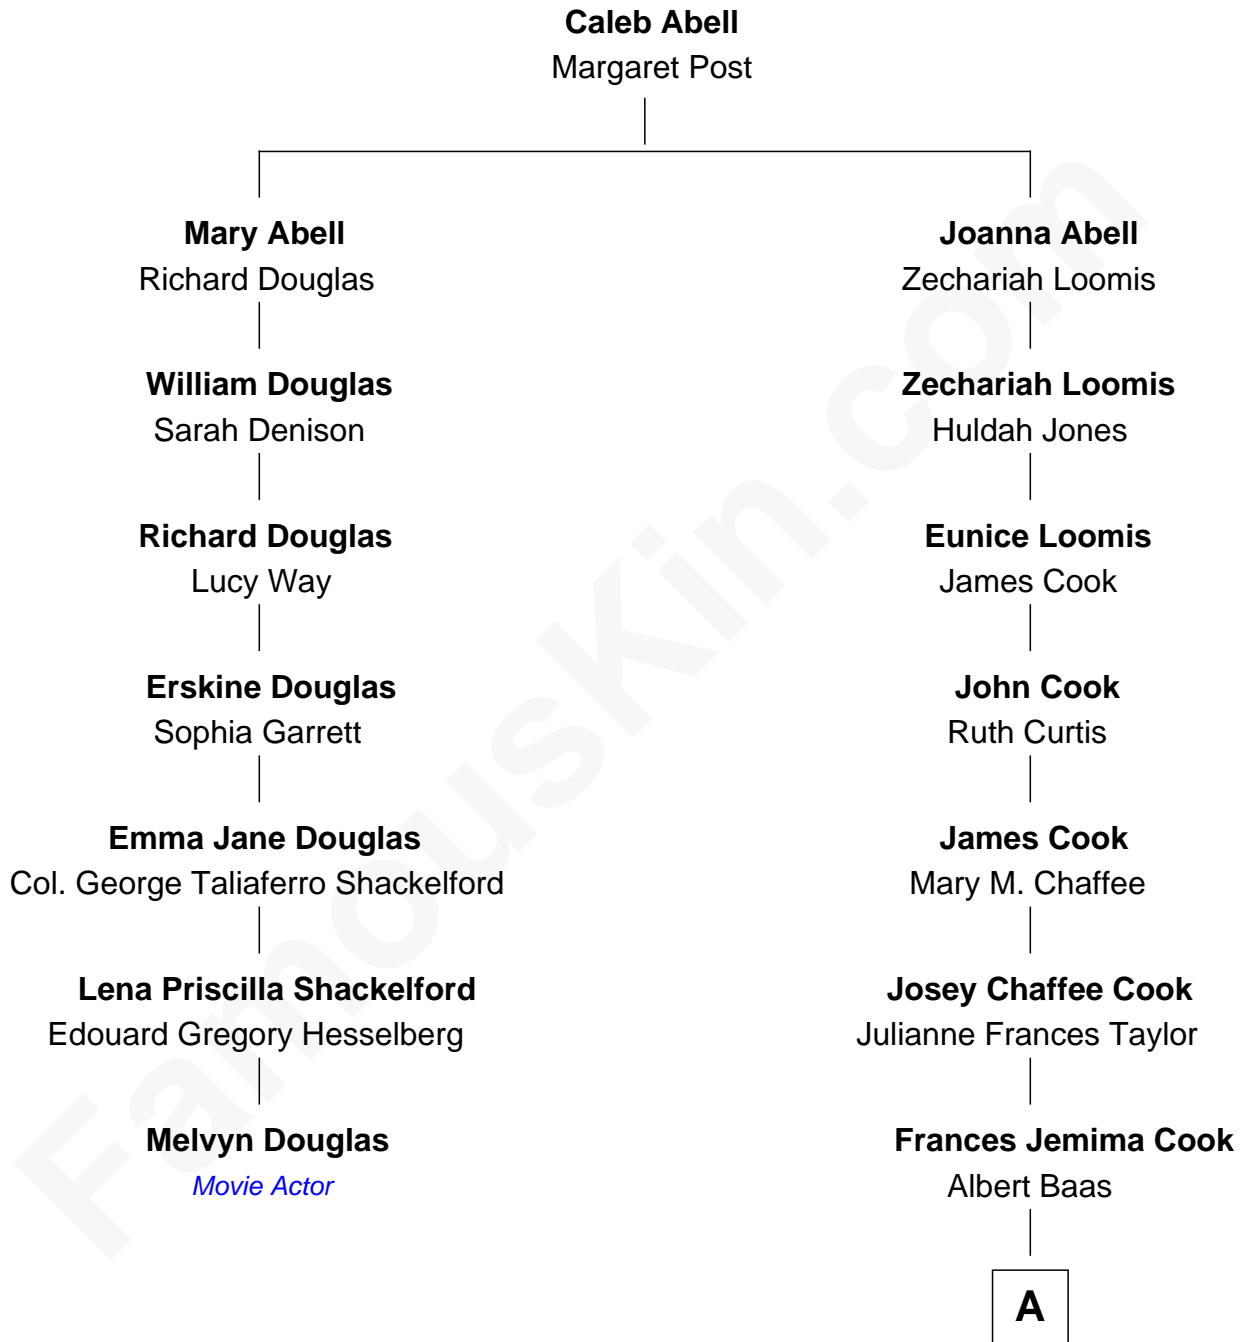

FamousKin.com
Relationship Chart of
Melvyn Douglas
Movie Actor

6th cousin 3 times removed of
Amber Stevens West
TV and Movie Actress

A

LaVerne M. Baas

Keith Karl Ingstad

Terry Keith Ingstad

Beverly Jean Cunningham

Amber Stevens West

TV and Movie Actress

FamousKin.com