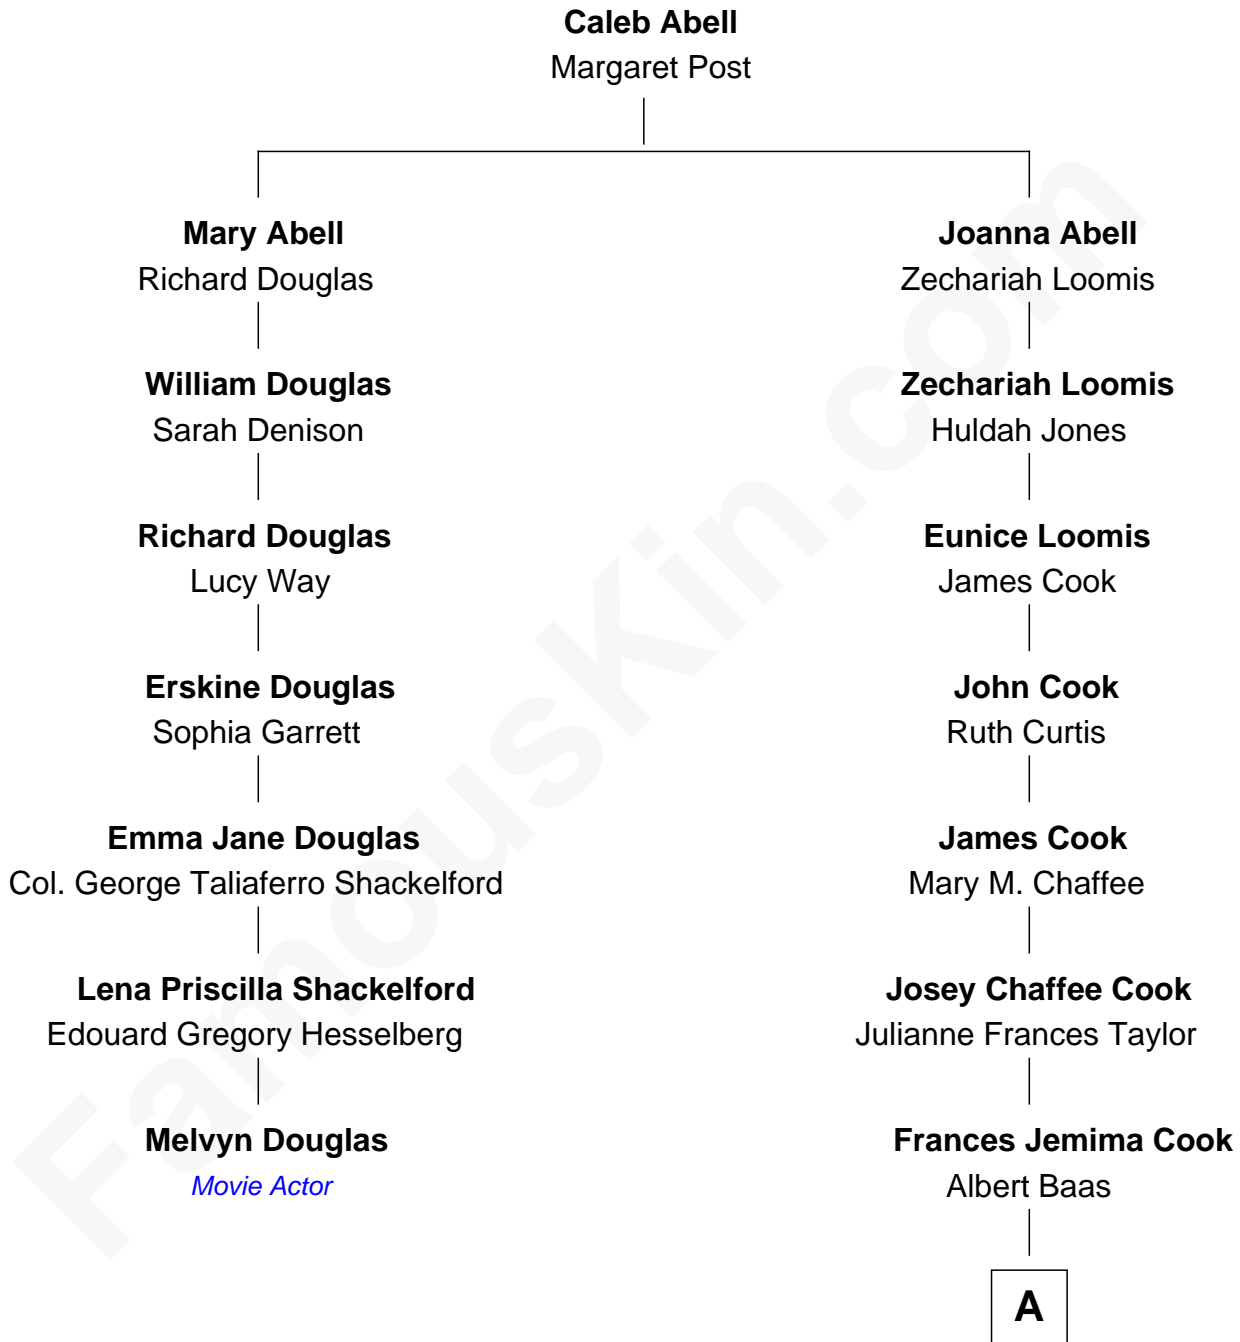

FamousKin.com Relationship Chart of

Melvyn Douglas

Movie Actor

6th cousin 2 times removed of

Shadoe Stevens

Radio Disc Jockey

A

LaVerne M. Baas

Keith Karl Ingstad

Shadoe Stevens

Radio Disc Jockey

FamousKin.com