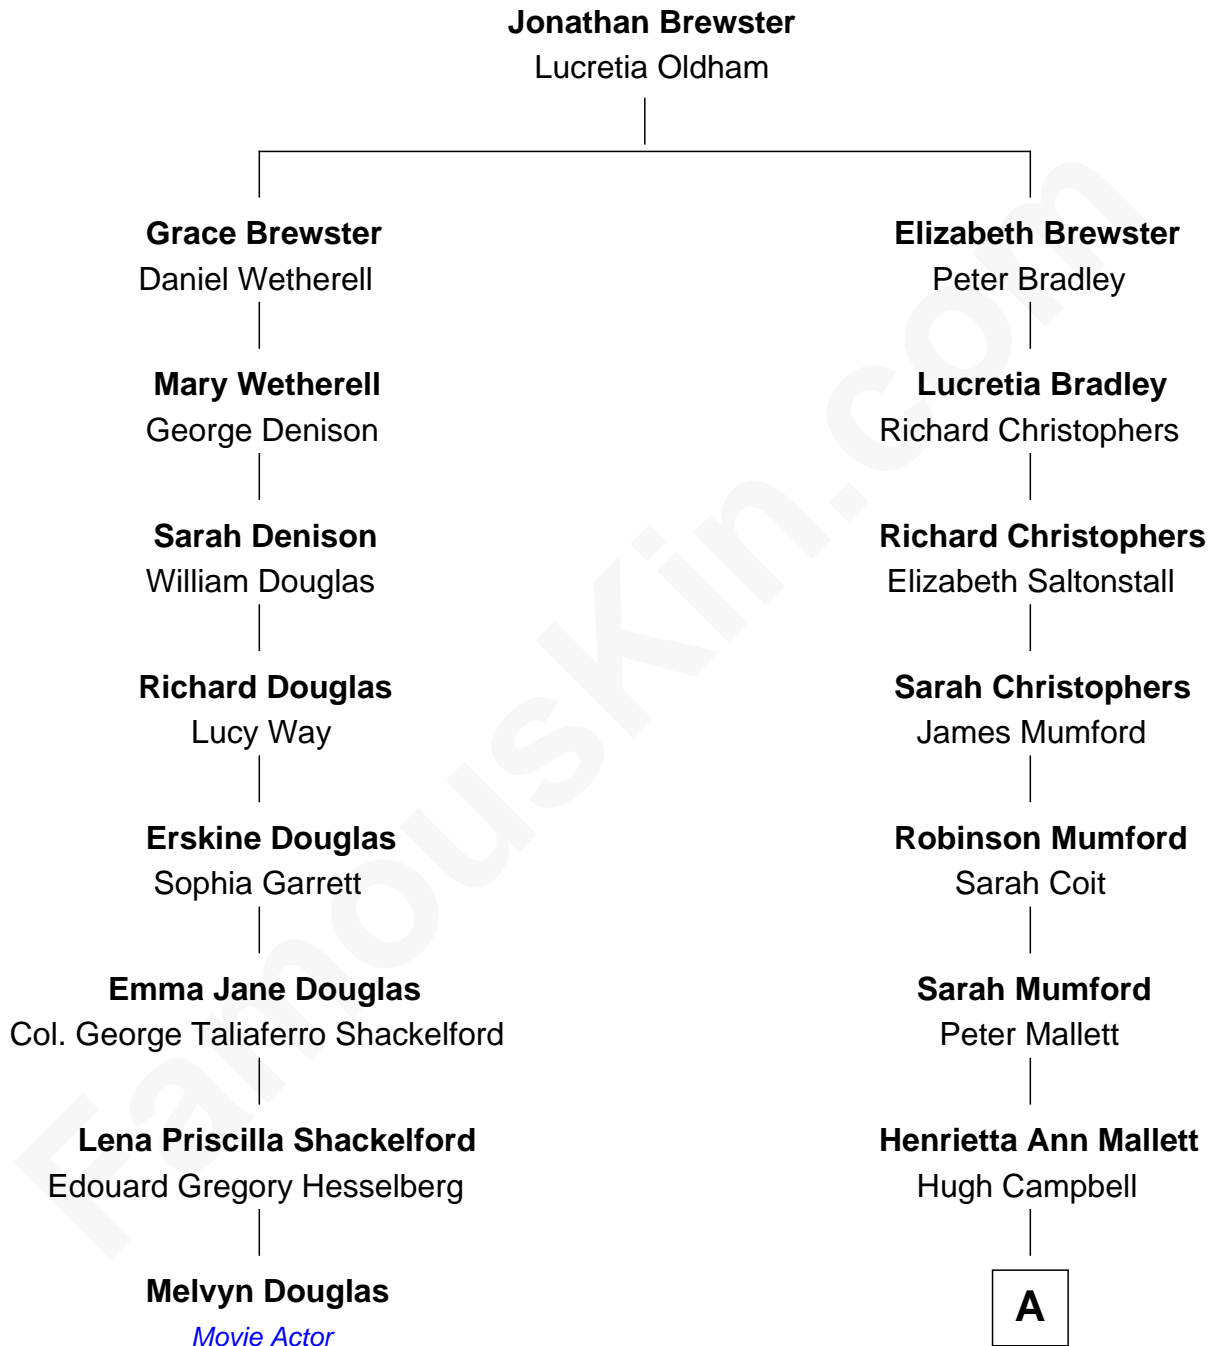

FamousKin.com
Relationship Chart of
Melvyn Douglas
Movie Actor

7th cousin 3 times removed of

Angela Y. Davis
Civil Rights Activist and former Black Panther

A

Henrietta C. Campbell
Murphy Valentine Jones

Murphy Renchor Jones
Mollie Spencer

Benjamin Frank Davis
Sallye Margarite Bell

Angela Y. Davis

Civil Rights Activist and former Black Panther